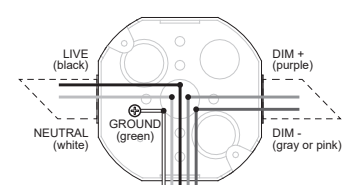

WIRING DIAGRAM

DIMMING 120-277V
0-10V (D10)

FIXTURE CABLES

*Junction box for reference only

INSTALLATION SHEET