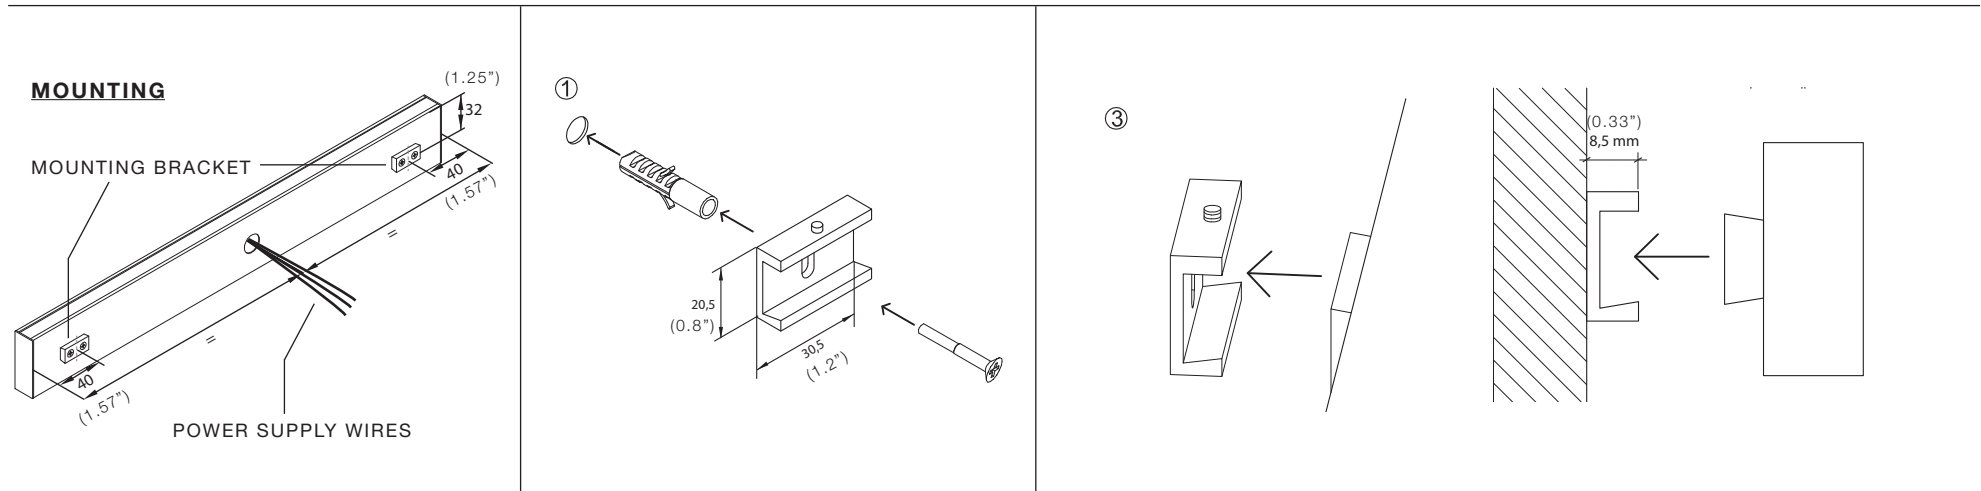

FUSION™

INSTALLATION INSTRUCTIONS

TYPE:

PROJECT NAME:

WIRING DIAGRAM

DIMMING 120V ONLY
TRIAC / ELV (LTE)

FIXTURE CABLES

WIRING DIAGRAM

DIMMING 120-277V
0-10V (D10)

FIXTURE CABLES

*Junction box for reference only

INSTALLATION SHEET