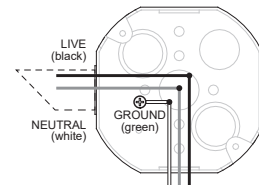

FUSION™

INSTALLATION INSTRUCTIONS

TYPE:

PROJECT NAME:

WIRING DIAGRAM

DIMMING 120V ONLY
TRIAC / ELV (LTE)

FIXTURE CABLES

WIRING DIAGRAM