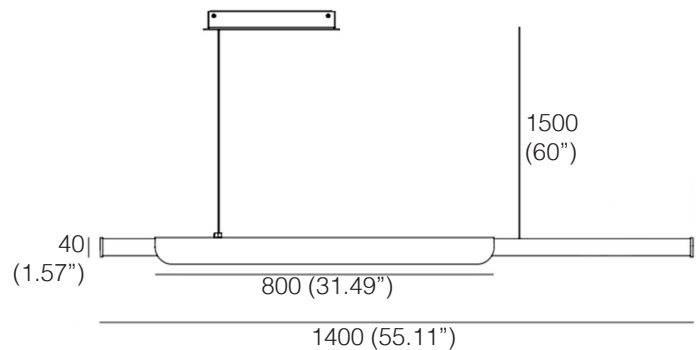

Mounting:

Supplied with 60" (1500mm) long suspension aircraft cable (standard) and canopy. To be installed on a standard 4" octagonal junction box. Custom cable length on request (Please specify).

Finish options: