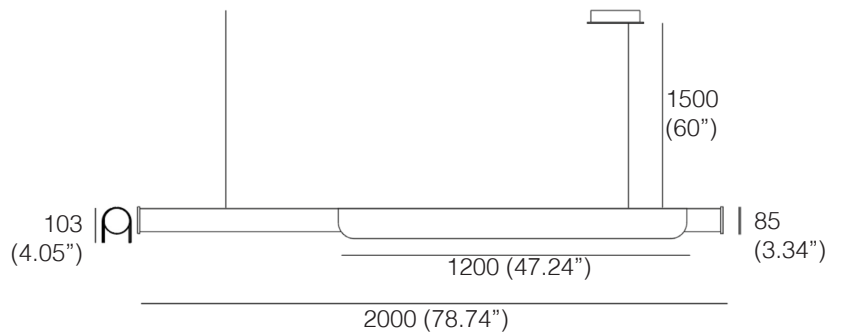

Mounting:

Supplied with 60" (1500mm) long suspension aircraft cable (standard) and canopy. To be installed on a standard 4" octagonal junction box. Custom cable length on request (Please specify).

Finish options: