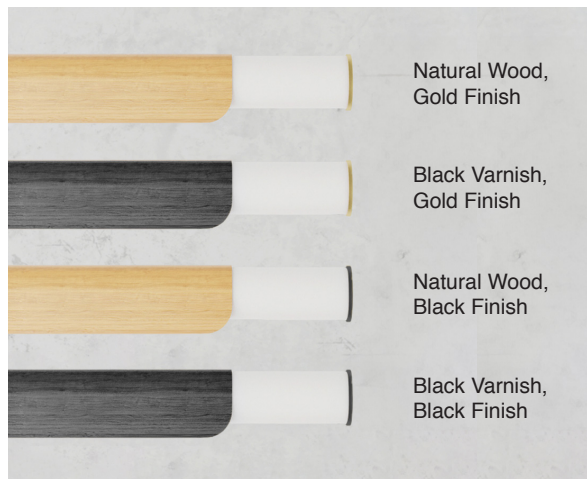

NEEDA™ SMALL

SUSPENSION

TYPE:

PROJECT NAME:

The NEEDA lamp combines the natural charm of wood with modern design. The wooden element softly overhanging the delicate light line creates a subtle form of the luminaire. The universal simplicity and elegance of the lamp will work perfectly in both modern and more classic interiors.

SPECIFICATION SHEET

ORDERING INFO

L59S0102		-	-	-
Model (Order Code)	Finish Options	LED	Dimming Options	
<input type="radio"/> L59S0102 21W 1400lm	<input type="radio"/> 13: Natural Wood, Gold Finish <input type="radio"/> Black Varnish, Gold Finish <input type="radio"/> Natural Wood, Black Finish <input type="radio"/> Black Varnish, Black Finish	<input type="radio"/> 27: 2700K <input type="radio"/> 30: 3000K <input type="radio"/> 40: 4000K	<input type="radio"/> 120V LTE <input type="radio"/> 120V-277V 0-10V	

SPECIFICATION SHEET

ORDERING INFO

L59S0100	-	-	-
Model (Order Code)	Finish Options	LED	Dimming Options
<input type="radio"/> L59S0100 30W 2000lm	<input type="radio"/> 13: Natural Wood, Gold Finish <input type="radio"/> Black Varnish, Gold Finish <input type="radio"/> Natural Wood, Black Finish <input type="radio"/> Black Varnish, Black Finish	<input type="radio"/> 27: 2700K <input type="radio"/> 30: 3000K <input type="radio"/> 40: 4000K	<input type="radio"/> 120V LTE <input type="radio"/> 120V-277V 0-10V