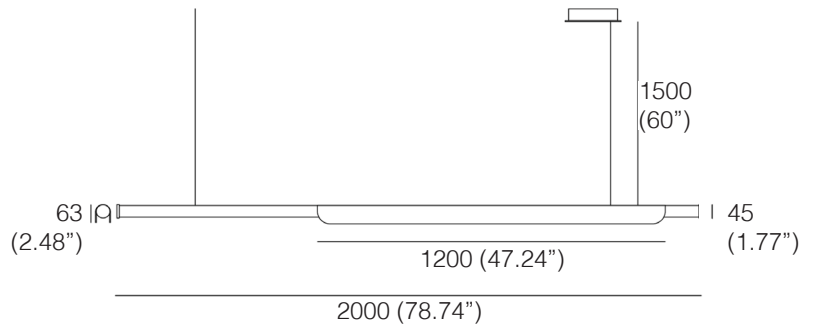

Mounting:

Supplied with 60" (1500mm) long suspension aircraft cable (standard) and canopy. To be installed on a standard 4" octagonal junction box. Custom cable length on request (Please specify).

Finish options: