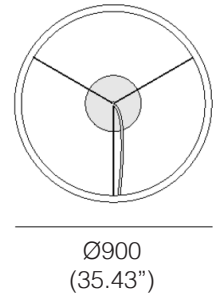

Input [W] 22W

Lum. flux of light source [lm] 1200 lm