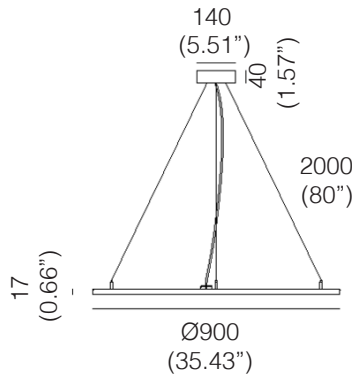

Input [W] 22W

Lum. flux of light source [lm] 1200 lm