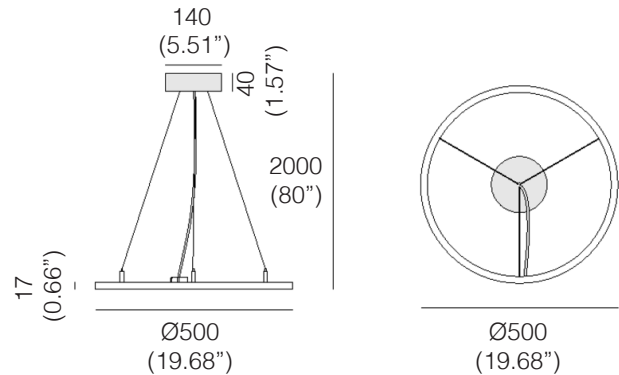

Custom cable length on request (Please specify).

Finish options:

White, Black, Gold, Grey

Input [W] 12W

Lum. flux of light source [lm] 800 lm

SPECIFICATION SHEET

ORDERING INFO

L59S00390