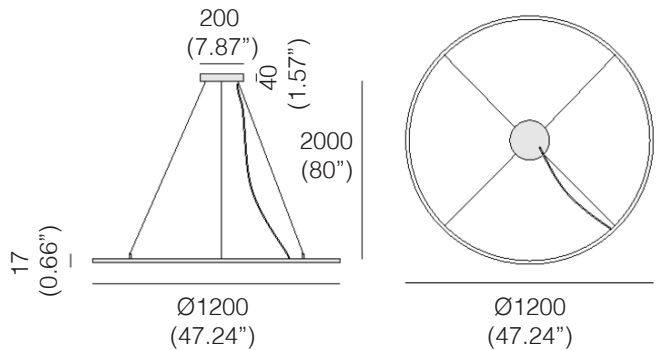

Input [W] 32W

Lum. flux of light source [lm] 1700 lm