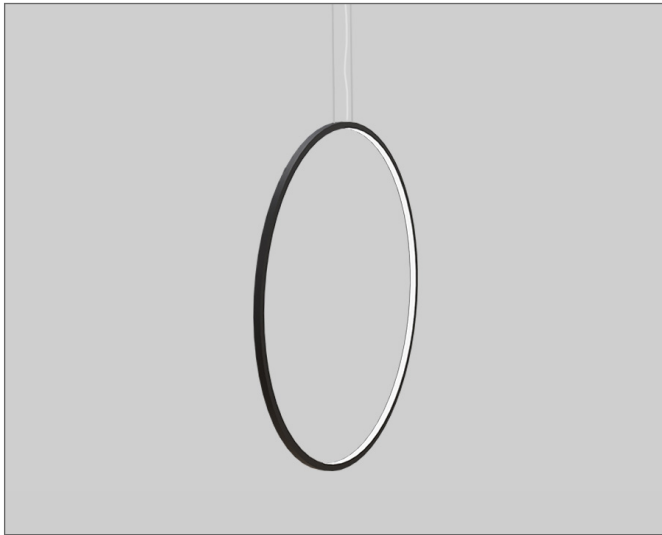

OOLA™ 500

SUSPENSION - VERTICAL

TYPE:

PROJECT NAME:

The Oola will work perfectly in any interior. It will ideally fill modern spaces and give them an original feel. It has the shape of a circle, which looks perfect on its own and also with other lamps. Oola will create an unprecedented decoration in every house, even when it is switched off.

Light Source: 12W LED

Electrical: High efficiency electronic power supply, rated 50,000 hours 120V-277V

Mounting:

Supplied with 60" (1500mm) long suspension aircraft cable (standard) and canopy. To be installed on a standard 4" octagonal junction box. Custom cable length on request (Please specify).

Finish options:

White, Black, Gold, Grey

Input [W] 12W

Lum. flux of light source [lm] 800 lm

ORDERING INFO

L59S00670			
Model (Order Code)	Finish Options	LED	Dimming Options
<input type="radio"/> L59S00670 12W	<input type="radio"/> 01: White <input type="radio"/> 02: Black <input type="radio"/> 04: Gold <input type="radio"/> 03: Grey	<input type="radio"/> 27: 2700K <input type="radio"/> 30: 3000K <input type="radio"/> 40: 4000K	<input type="radio"/> 120V LTE <input type="radio"/> 120V-277V 0-10V

SPECIFICATION SHEET

OOLA™ 900

SUSPENSION - VERTICAL

TYPE:

PROJECT NAME:

The Oola will work perfectly in any interior. It will ideally fill modern spaces and give them an original feel. It has the shape of a circle, which looks perfect on its own and also with other lamps. Oola will create an unprecedented decoration in every house, even when it is switched off.