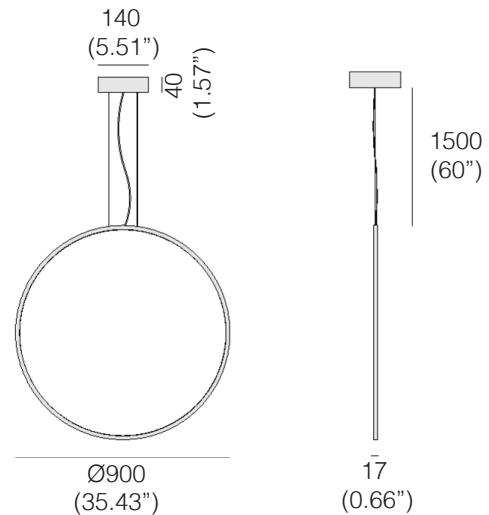

Light Source: 12W LED

Electrical: High efficiency electronic power supply, rated 50,000 hours 120V-277V

Mounting:

Supplied with 60" (1500mm) long suspension aircraft cable (standard) and canopy. To be installed on a standard 4" octagonal junction box. Custom cable length on request (Please specify).

SPECIFICATION SHEET

OOLA™ 900

SUSPENSION - VERTICAL

TYPE:

PROJECT NAME:

The Oola will work perfectly in any interior. It will ideally fill modern spaces and give them an original feel. It has the shape of a circle, which looks perfect on its own and also with other lamps. Oola will create an unprecedented decoration in every house, even when it is switched off.

Light Source: 22W LED

Electrical: High efficiency electronic power supply, rated 50,000 hours 120V-277V

Mounting:

Supplied with 60" (1500mm) long suspension aircraft cable (standard) and canopy. To be installed on a standard 4" octagonal junction box. Custom cable length on request (Please specify).

Finish options:

White, Black, Gold, Grey

Input [W] 22W

Lum. flux of light source [lm] 1200 lm

ORDERING INFO

L59S00680

Model (Order Code)	Finish Options	LED	Dimming Options
<input type="radio"/> L59S00680 22W	<input type="radio"/> 01: White <input type="radio"/> 02: Black <input type="radio"/> 04: Gold <input type="radio"/> 03: Grey	<input type="radio"/> 27: 2700K <input type="radio"/> 30: 3000K <input type="radio"/> 40: 4000K	<input type="radio"/> 120V LTE <input type="radio"/> 120V-277V 0-10V