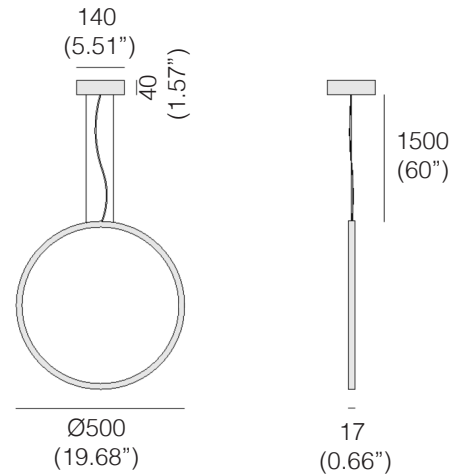

Light Source: 12W LED

Electrical: High efficiency electronic power supply, rated 50,000 hours 120V-277V

Mounting:

Supplied with 60" (1500mm) long suspension aircraft cable (standard) and canopy. To be installed on a standard 4" octagonal junction box. Custom cable length on request (Please specify).

Finish options:

White, Black, Gold, Grey

Input [W] 12W

Lum. flux of light source [lm] 800 lm

ORDERING INFO

L59S00670			
Model (Order Code)	Finish Options	LED	Dimming Options
<input type="radio"/> L59S00670 12W	<input type="radio"/> 01: White <input type="radio"/> 02: Black <input type="radio"/> 04: Gold <input type="radio"/> 03: Grey	<input type="radio"/> 27: 2700K <input type="radio"/> 30: 3000K <input type="radio"/> 40: 4000K	<input type="radio"/> 120V LTE <input type="radio"/> 120V-277V 0-10V