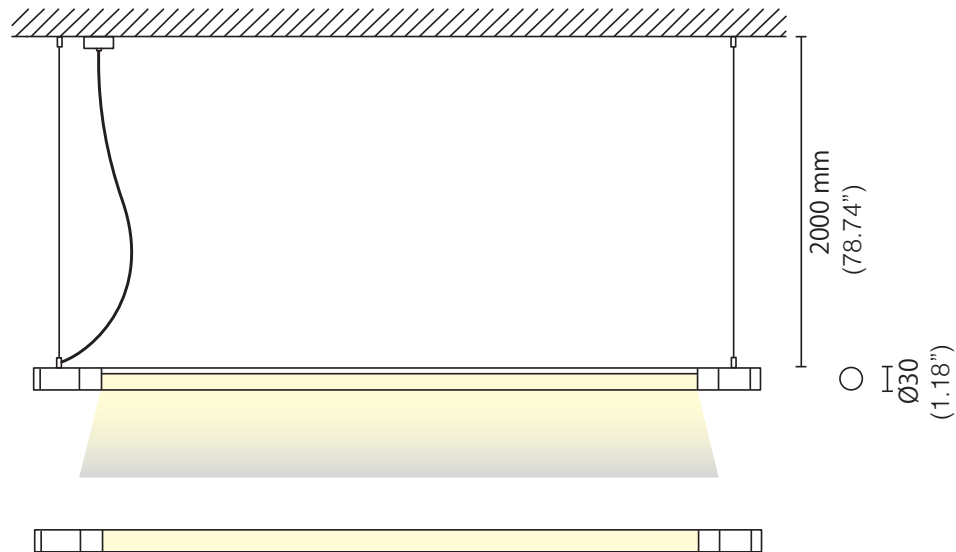

GRECO™

SUSPENSION

TYPE:

PROJECT NAME:

Color rendering: CRI >90

Materials: Aluminum body

Ingress protection: IP40

Lum. flux of light source [lm]	26W	2500 lm
---------------------------------------	-----	---------

Finish options:

SPECIFICATION SHEET

ORDERING INFO

Model (Order Code)	Structure Finishes	LED	Driver Options
<input type="radio"/> L25A8-304.30	<input type="radio"/> 06: Black <input type="radio"/> 08: White	<input type="radio"/> 30: 3000K	<input type="radio"/> 120V LTE <input type="radio"/> 120V-277V 0-10V