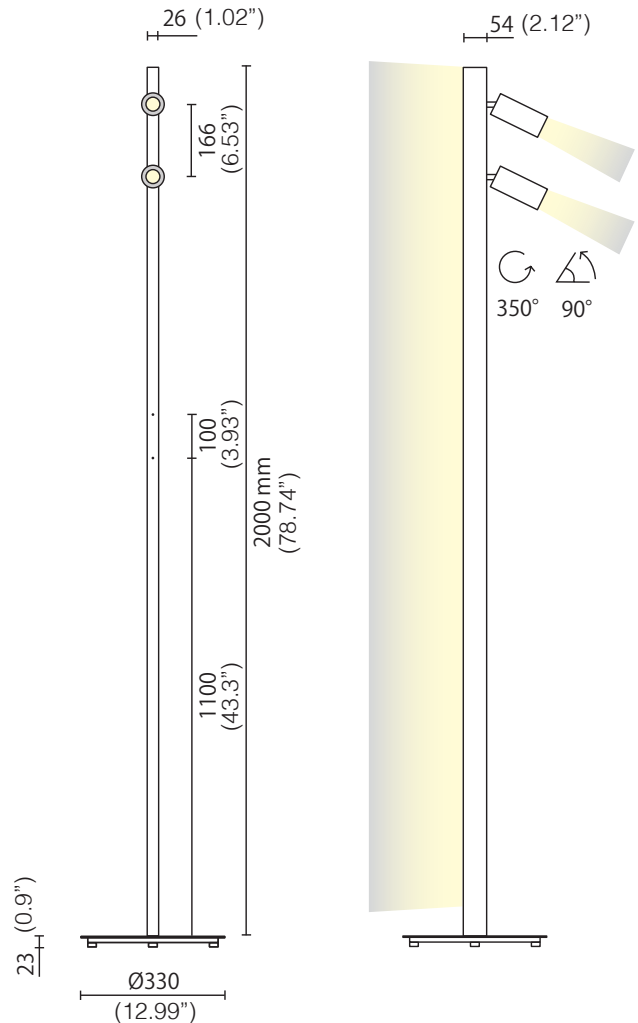

# AFRODITE™

FLOOR

TYPE:

PROJECT NAME:

SPECIFICATION SHEET

**LEDOLOGY®**

A **Luminart** BRAND

WWW.LEDOLOGY.COM  
Last updated: 12/11/24

# AFRODITE™

FLOOR

TYPE:

PROJECT NAME:

**Color rendering:** CRI >90

**Materials:** Aluminum and copper body

**Ingress protection:** IP40

Lum. flux of light source [lm]	Back LED: 52W	6000 lm
	Spotlight: 2 x 6W	2 x 765 lm

## ORDERING INFO

Model (Order Code)	Structure Finishes	LED	Dimming Options
<input type="radio"/> L25A3-600A	<input type="radio"/> 06: Black <input type="radio"/> 08: White	<input type="radio"/> 27: 2700K <input type="radio"/> 30: 3000K	<input type="radio"/> 120V LTE <input type="radio"/> 120V-277V 0-10V