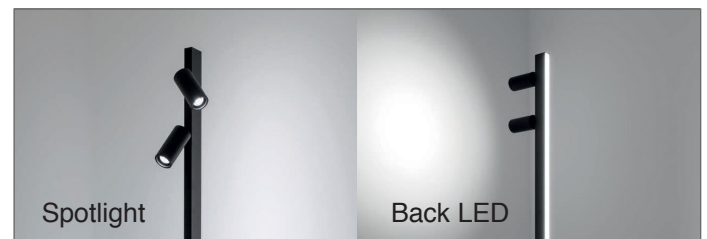

SPECIFICATION SHEET

ORDERING INFO

Model (Order Code)	Structure Finishes	LED	Dimming Options
☐ L25A3-600A	☐ 06: Black ☐ 08: White	☐ 27: 2700K ☐ 30: 3000K	☐ 120V LTE ☐ 120V-277V 0-10V

LEDODOLOGY®

A **Luminart** BRAND

WWW.LEDOLOGY.COM
Last updated: 12/11/24