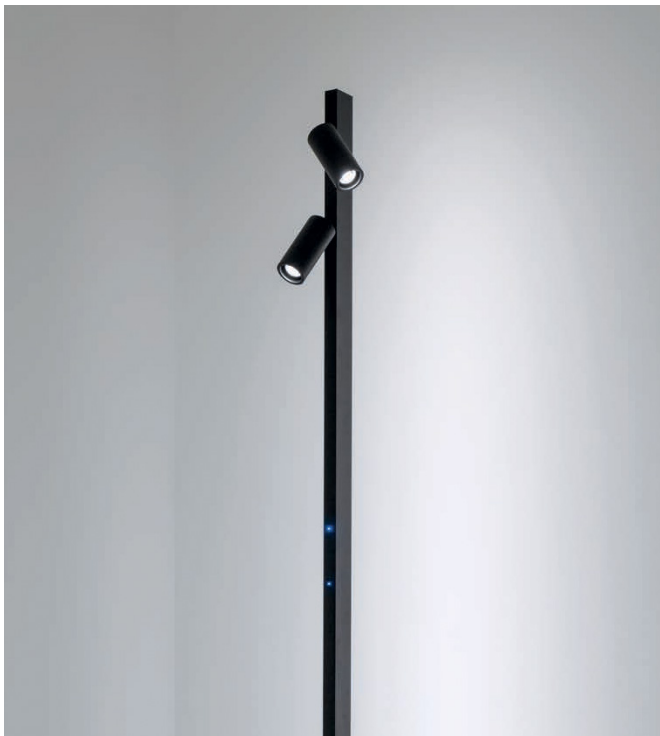

# AFRODITE™

FLOOR

TYPE:

PROJECT NAME:

SPECIFICATION SHEET

**LEDOLOGY®**

A **Luminart** BRAND

WWW.LEDOLOGY.COM  
Last updated: 12/11/24

# AFRODITE™

FLOOR

TYPE:

PROJECT NAME:

**Color rendering:** CRI >90

**Materials:** Aluminum and copper body

**Ingress protection:** IP40

Lum. flux of light source [lm]	Back LED: 52W	6000 lm
	Spotlight: 2 x 6W	2 x 765 lm