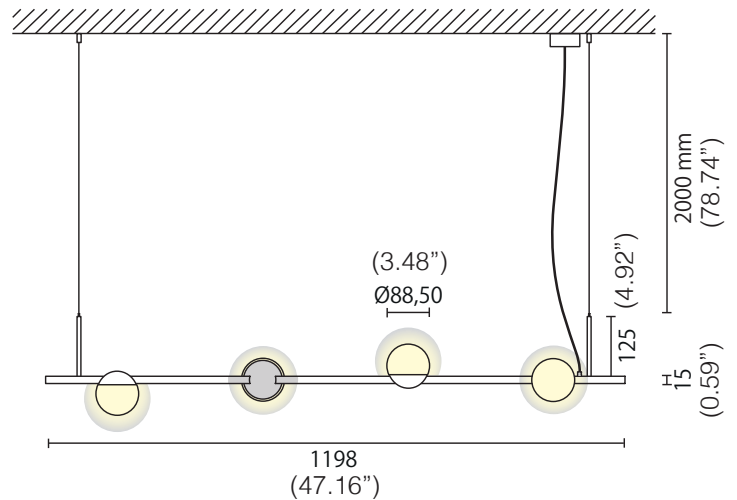

SPECIFICATION SHEET

ORDERING INFO

Model (Order Code)

☐ L25A8-624.4.30

Structure Finishes

- ☐ 06: Black
- ☐ 08: White
- ☐ 55: Bronze

LED

☐ 30: 3000K

Driver Options

- ☐ 120V LTE
- ☐ 120V-277V 0-10V

LEDOLOGY®

A **Luminart** BRAND

WWW.LEDOLOGY.COM
Last updated: 12/16/24