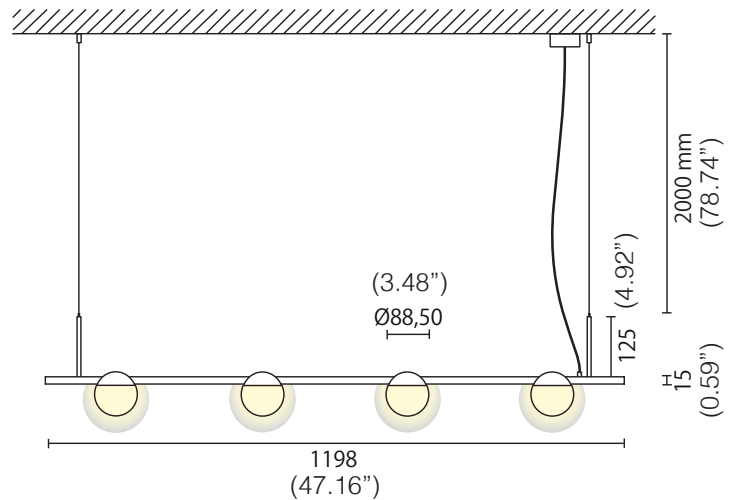

SPECIFICATION SHEET

ORDERING INFO

Model (Order Code)	Structure Finishes	LED	Driver Options
☐ L25A8-622.4.30 -4 Downlights	☐ 06: Black ☐ 08: White ☐ 55: Bronze	☐ 30: 3000K	☐ 120V LTE ☐ 120V-277V 0-10V

LEDOLOGY®

A **Luminart** BRAND

WWW.LEDOLOGY.COM
Last updated: 12/16/24