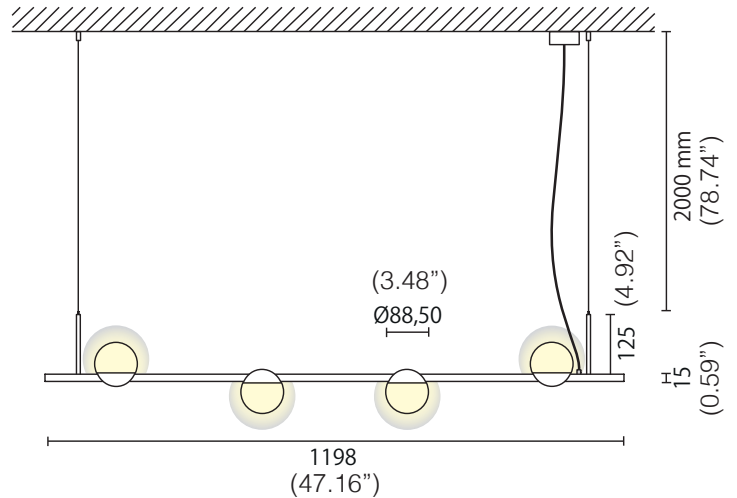

SPECIFICATION SHEET

ORDERING INFO

Model (Order Code)	Structure Finishes	LED	Driver Options
☐ L25A8-623.4.30 -2 Uplights & 2 Downlights	☐ 06: Black ☐ 08: White ☐ 55: Bronze	☐ 30: 3000K	☐ 120V LTE ☐ 120V-277V 0-10V

LEDOLOGY®

A **Luminart** BRAND

WWW.LEDOLOGY.COM
Last updated: 12/16/24