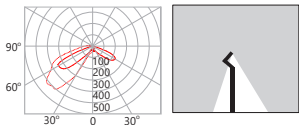

- 03 White
 06 Grey
 05 Black
 70 Anthracite

Power [W]	Luminaire Light Flux [lm]	
	3000K	4000K
5W	526lm	548lm
10W	975lm	1016lm
15W	1378lm	1436lm

Street light

park light

ORDERING INFO

9359

Model (Order Code)	Power	Finish Options	Optic Options	LED	Remote Driver Options
<input type="radio"/> 9359	<input type="radio"/> 1: 5W <input type="radio"/> 2: 10W <input type="radio"/> 3: 15W	<input type="radio"/> 03: White <input type="radio"/> 06: Grey <input type="radio"/> 05: Black <input type="radio"/> 70: Anthracite	<input type="radio"/> 1: Street light <input type="radio"/> 2: Park light	<input type="radio"/> 30: 3000K <input type="radio"/> 40: 4000K	<input type="radio"/> LTE: 120V LTE <input type="radio"/> D10: 120-277V 0-10V