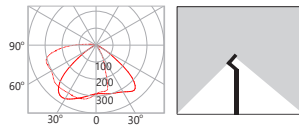

- 03 White
 06 Grey
 05 Black
 70 Anthracite

Power [W]	Luminaire Light Flux [lm]	
	3000K	4000K
5W	526lm	548lm
10W	975lm	1016lm
15W	1378lm	1436lm

Street light

park light

ORDERING INFO

9359

Model (Order Code)	Power	Finish Options	Optic Options	LED	Remote Driver Options
<input type="radio"/> 9359	<input type="radio"/> 1: 5W <input type="radio"/> 2: 10W <input type="radio"/> 3: 15W	<input type="radio"/> 03: White <input type="radio"/> 06: Grey <input type="radio"/> 05: Black <input type="radio"/> 70: Anthracite	<input type="radio"/> 1: Street light <input type="radio"/> 2: Park light	<input type="radio"/> 30: 3000K <input type="radio"/> 40: 4000K	<input type="radio"/> LTE: 120V LTE <input type="radio"/> D10: 120-277V 0-10V