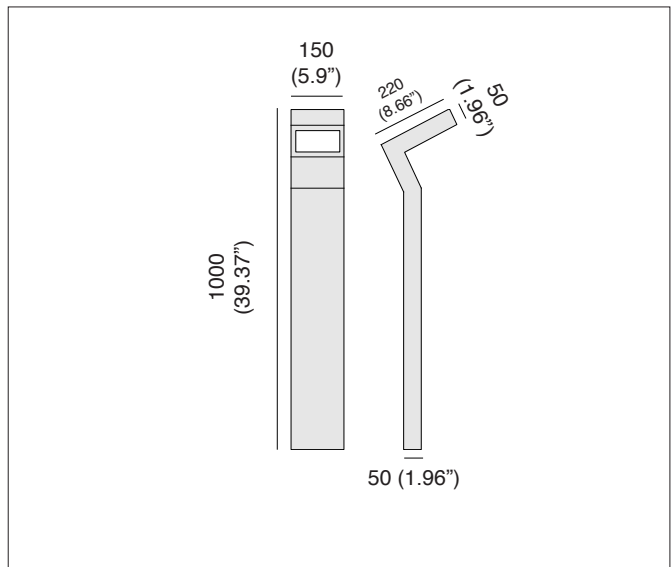

LB 2001™

BOLLARD

TYPE:

PROJECT NAME:

Mounting	Pole mounted. Optional foundation to be ordered separately.
Material	Aluminum body, PMMA optic
LED	3000K, 4000K
Dimmer	Remote driver, LTE / 0-10V
Ingress Protection	IP65
CRI	>80
Class	I
Lifetime	100.000h L80B10

- 03 White
 06 Grey
 05 Black
 70 Anthracite

Power [W]	Luminaire Light Flux [lm]	
	3000K	4000K
5W	526lm	548lm
10W	975lm	1016lm
15W	1378lm	1436lm

Street light

park light

ORDERING INFO

9359

Model (Order Code)	Power	Finish Options	Optic Options	LED	Remote Driver Options
<input type="radio"/> 9359	<input type="radio"/> 1: 5W <input type="radio"/> 2: 10W <input type="radio"/> 3: 15W	<input type="radio"/> 03: White <input type="radio"/> 06: Grey <input type="radio"/> 05: Black <input type="radio"/> 70: Anthracite	<input type="radio"/> 1: Street light <input type="radio"/> 2: Park light	<input type="radio"/> 30: 3000K <input type="radio"/> 40: 4000K	<input type="radio"/> LTE: 120V LTE <input type="radio"/> D10: 120-277V 0-10V

ACCESSORIES ORDERING INFO

Model (Order Code)	Quantity	
<input type="radio"/> 90.15 + 90.15.01: Ground Foundation A	-	
<input type="radio"/> 90.16.01: Ground Foundation B	-	

SPECIFICATION SHEET