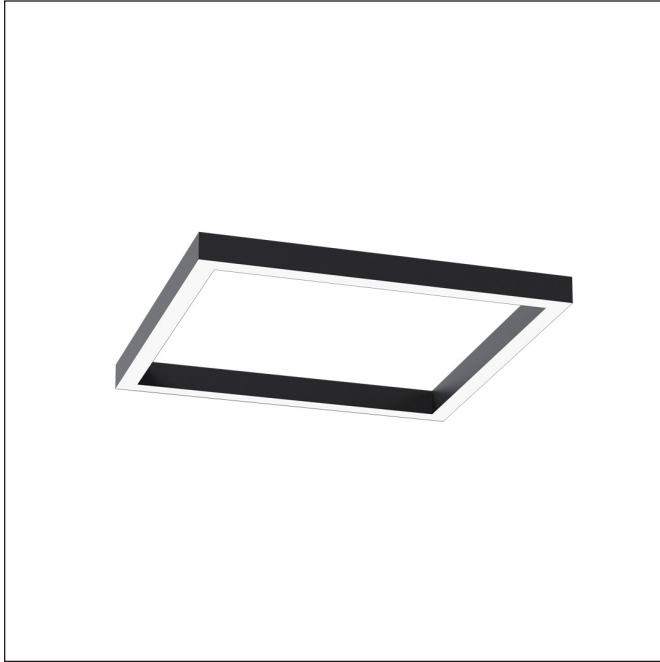

# LCQ™ 630

CEILING

**TYPE:**

**PROJECT NAME:**

Mounting	Surface mounted with included brackets. Installs on a standard 4" junction box.
Material	Aluminum body, opal diffuser
LED	3000K, 4000K
Ingress Protection	IP20
CRI	>80
Class	I
Lifetime	100.000h L80B10

# LCQ™ 910

CEILING

**TYPE:**

**PROJECT NAME:**

Mounting	Surface mounted with included brackets. Installs on a standard 4" junction box.
Material	Aluminum body, opal diffuser
LED	3000K, 4000K
Ingress Protection	IP20
CRI	>80
Class	I
Lifetime	100.000h L80B10