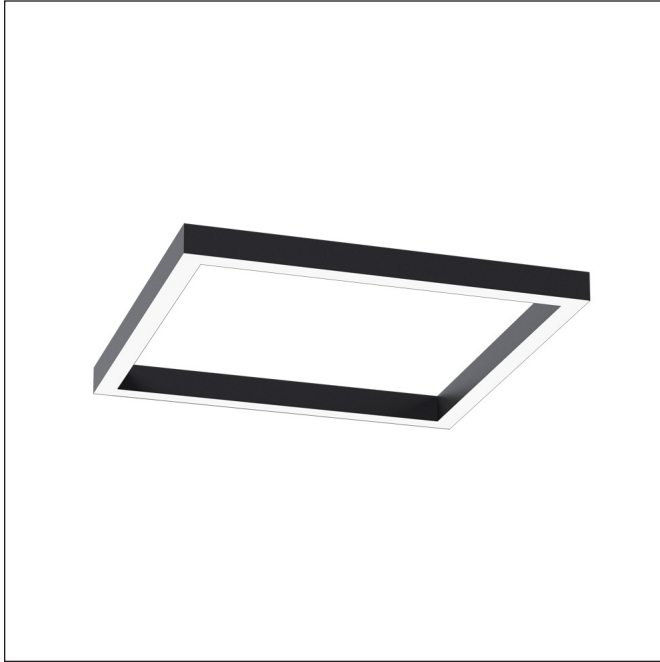

LCQ™ 1190

CEILING

TYPE:

PROJECT NAME:

Mounting	Surface mounted with included brackets. Installs on a standard 4" junction box.
Material	Aluminum body, opal diffuser
LED	3000K, 4000K
Ingress Protection	IP20
CRI	>80
Class	I
Lifetime	100.000h L80B10

Power [W]	Luminaire Light Flux [lm]	
	3000K	4000K
76W	8299 lm	8829 lm
111W	11441 lm	12172 lm

1190
(46.58")

☐ 03 White
☐ 06 Grey
☒ 05 Black
☐ 70 Anthracite

62 (2.44")

46
(1.81")

ORDERING INFO

L595035

Model (Order Code)	Power	Finish Options	LED	Dimming Options
☐ L595035	☐ 76: 76W ☐ 111: 111W	☐ 03: White ☐ 06: Grey ☐ 05: Black ☐ 70: Anthracite	☐ 30: 3000K ☐ 40: 4000K	☐ LTE: 120V LTE ☐ D10: 120-277V 0-10V

SPECIFICATION SHEET

LEDOLOGY®

A **Luminart** BRAND

WWW.LEDOLOGY.COM
Last updated: 09/09/24