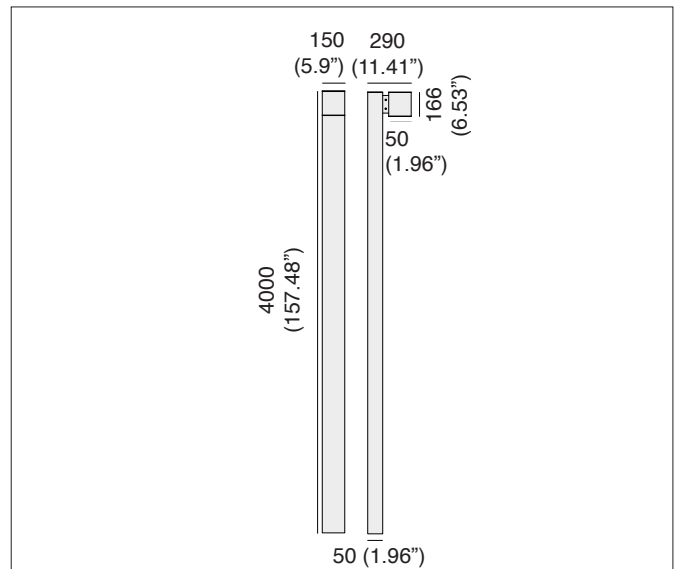

ORDERING INFO

L599247 H4000

Model (Order Code)	Power	Finish Options	Optic Options	Remote Driver Options
☐ L599247 H4000	☐ 1: 17W ☐ 2: 25W	☐ 03: White ☐ 06: Grey ☐ 05: Black ☐ 70: Anthracite	☐ 1: Asymmetrical light ☐ 2: Street light ☐ 3: Park light	☐ LTE: 120V LTE ☐ D10: 120-277V 0-10V

SPECIFICATION SHEET

LEDOLOGY®

A **Luminart** BRAND

WWW.LEDOLOGY.COM
Last updated: 10/22/24