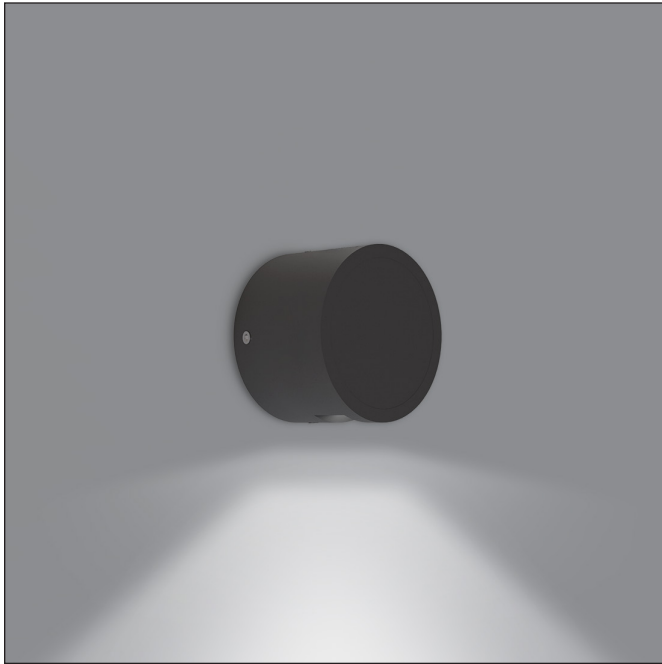

LWX 1000 FL™

WALL

TYPE:

PROJECT NAME:

Mounting	Wall mounted using wall brackets and anchoring screws.
Material	Aluminum body
LED	2700K, 3000K, 4000K
Dimmer	LTE / 0-10V
Ingress Protection	IP66
CRI	>80
Class	I
Lifetime	100.000h L80B10

Power [W]	Luminaire Light Flux [lm]		
	2700K	3000K	4000K
6W	308 lm	321 lm	334 lm
13W	675 lm	703 lm	733 lm

- 03 White
- 06 Grey
- 05 Black
- 70 Anthracite

ORDERING INFO

L599351

Model (Order Code)	Power	Finish Options	LED	Dimming Options
<input type="radio"/> L599351	<input type="radio"/> 6: 6W <input type="radio"/> 13: 13W	<input type="radio"/> 03: White <input type="radio"/> 06: Grey <input type="radio"/> 05: Black <input type="radio"/> 70: Anthracite	<input type="radio"/> 27: 2700K <input type="radio"/> 30: 3000K <input type="radio"/> 40: 4000K	<input type="radio"/> LTE: 120V LTE <input type="radio"/> D10: 120-277V 0-10V