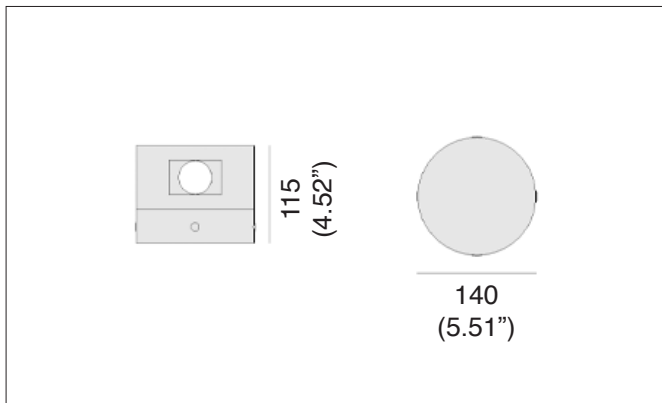

LWX 1000 FL™

WALL

TYPE:

PROJECT NAME:

Mounting	Wall mounted using wall brackets and anchoring screws.
Material	Aluminum body
LED	2700K, 3000K, 4000K
Dimmer	LTE / 0-10V
Ingress Protection	IP66
CRI	>80
Class	I
Lifetime	100.000h L80B10

Power [W]	Luminaire Light Flux [lm]		
	2700K	3000K	4000K
6W	308 lm	321 lm	334 lm
13W	675 lm	703 lm	733 lm

- 03 White
- 06 Grey
- 05 Black
- 70 Anthracite

ORDERING INFO

L599351

Model (Order Code)	Power	Finish Options	LED	Dimming Options
<input type="radio"/> L599351	<input type="radio"/> 6: 6W <input type="radio"/> 13: 13W	<input type="radio"/> 03: White <input type="radio"/> 06: Grey <input type="radio"/> 05: Black <input type="radio"/> 70: Anthracite	<input type="radio"/> 27: 2700K <input type="radio"/> 30: 3000K <input type="radio"/> 40: 4000K	<input type="radio"/> LTE: 120V LTE <input type="radio"/> D10: 120-277V 0-10V