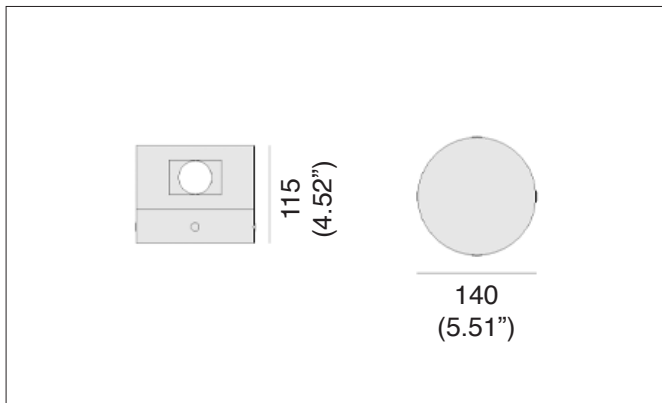

| | |
|--------------------|--|
| Light Source | LED, 2 directions, side & down |
| Mounting | Wall mounted using wall brackets and anchoring screws. |
| Material | Aluminum body |
| LED | 2700K, 3000K, 4000K |
| Dimmer | LTE / 0-10V |
| Ingress Protection | IP66 |
| CRI | >80 |
| Class | I |
| Lifetime | 100.000h L80B10 |