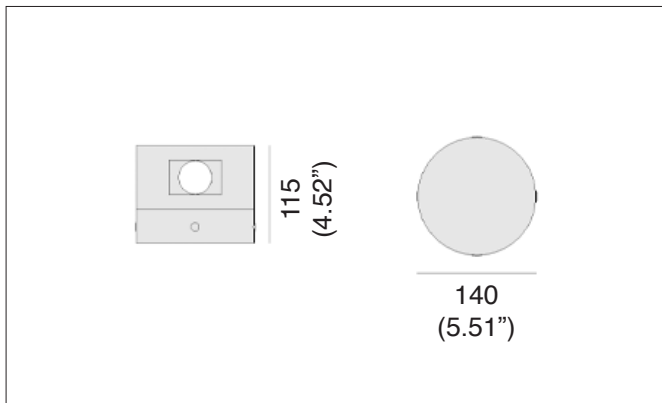

| | |
|--------------------|--|
| Light Source | LED, 3 directions, one side, up and down |
| Mounting | Wall mounted using wall brackets and anchoring screws. |
| Material | Aluminum body |
| LED | 2700K, 3000K, 4000K |
| Dimmer | LTE / 0-10V |
| Ingress Protection | IP66 |
| CRI | >80 |
| Class | I |
| Lifetime | 100.000h L80B10 |