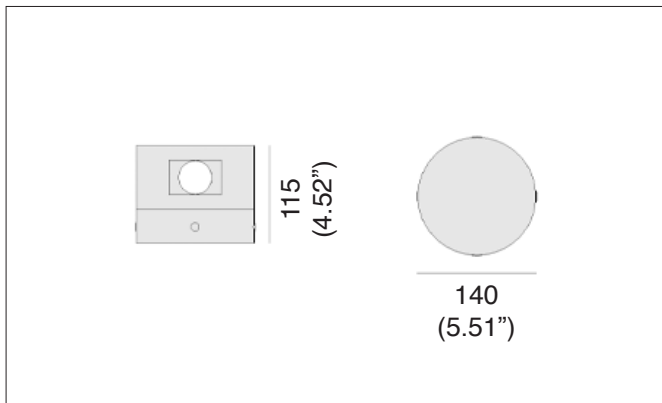

LWX™ 1001

WALL

TYPE:

PROJECT NAME:

| | |
|--------------------|--|
| Light Source | LED, 1 direction, down |
| Mounting | Wall mounted using wall brackets and anchoring screws. |
| Material | Aluminum body |
| LED | 2700K, 3000K, 4000K |
| Dimmer | LTE / 0-10V |
| Ingress Protection | IP66 |
| CRI | >80 |
| Class | I |
| Lifetime | 100.000h L80B10 |