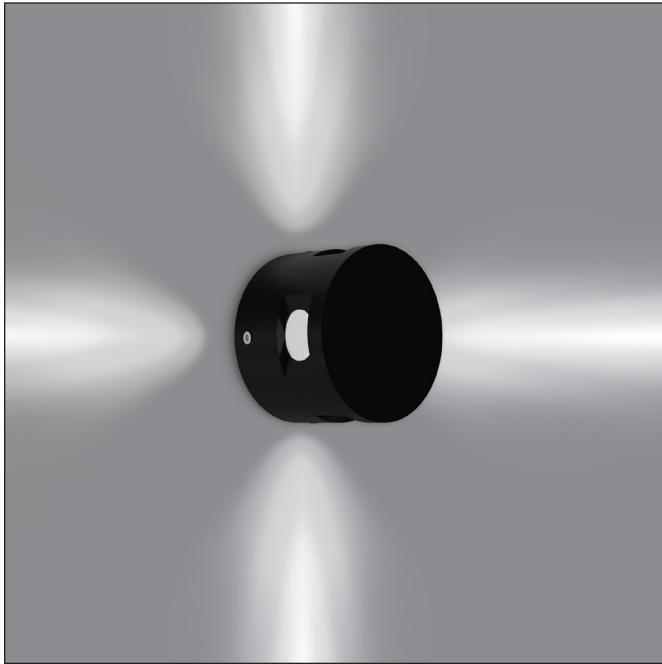

| | |
|--------------------|--|
| Light Source | LED, 4 directions, two sides, up and down |
| Mounting | Wall mounted using wall brackets and anchoring screws. |
| Material | Aluminum body |
| LED | 2700K, 3000K, 4000K |
| Dimmer | LTE / 0-10V |
| Ingress Protection | IP66 |
| CRI | >80 |
| Class | I |
| Lifetime | 100.000h L80B10 |