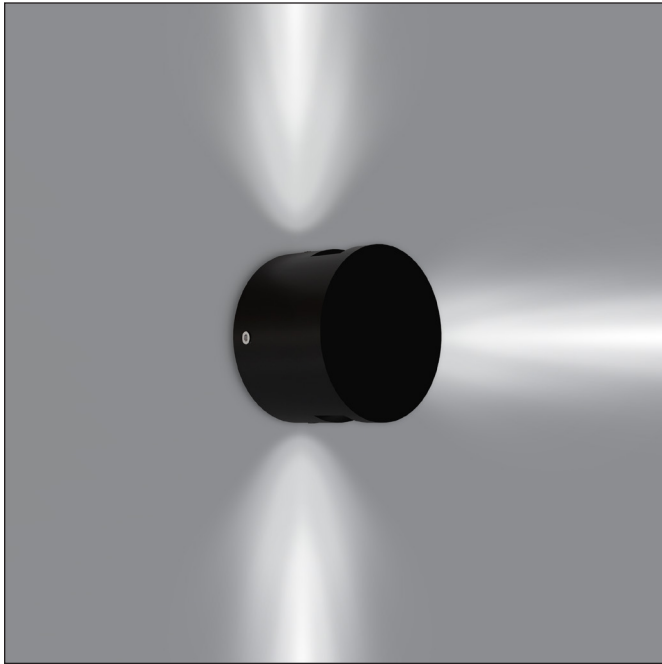

| | |
|--------------------|--|
| Light Source | LED, 2 directions, up & down |
| Mounting | Wall mounted using wall brackets and anchoring screws. |
| Material | Aluminum body |
| LED | 2700K, 3000K, 4000K |
| Dimmer | LTE / 0-10V |
| Ingress Protection | IP66 |
| CRI | >80 |
| Class | I |
| Lifetime | 100.000h L80B10 |

| | |
|--------------------|--|
| Light Source | LED, 3 directions, one side, up and down |
| Mounting | Wall mounted using wall brackets and anchoring screws. |
| Material | Aluminum body |
| LED | 2700K, 3000K, 4000K |
| Dimmer | LTE / 0-10V |
| Ingress Protection | IP66 |
| CRI | >80 |
| Class | I |
| Lifetime | 100.000h L80B10 |