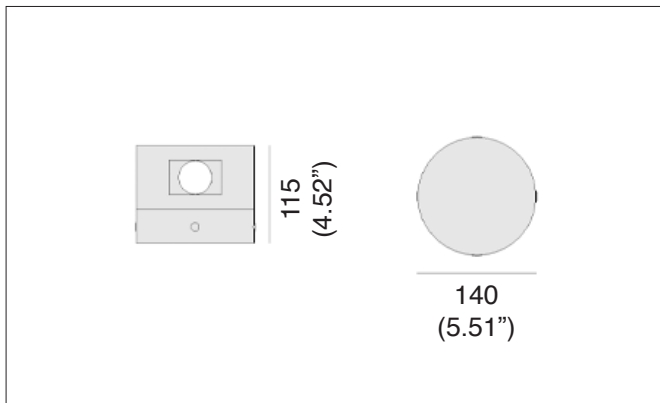

| | |
|--------------------|--|
| Light Source | LED, 2 directions, up & down |
| Mounting | Wall mounted using wall brackets and anchoring screws. |
| Material | Aluminum body |
| LED | 2700K, 3000K, 4000K |
| Dimmer | LTE / 0-10V |
| Ingress Protection | IP66 |
| CRI | >80 |
| Class | I |
| Lifetime | 100.000h L80B10 |