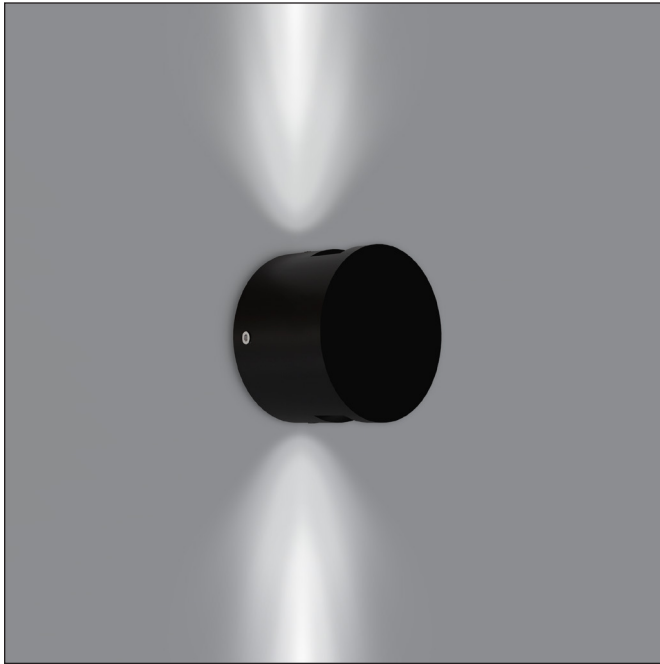

LWX™ 1001

WALL

TYPE:

PROJECT NAME:

| | |
|--------------------|--|
| Light Source | LED, 1 direction, down |
| Mounting | Wall mounted using wall brackets and anchoring screws. |
| Material | Aluminum body |
| LED | 2700K, 3000K, 4000K |
| Dimmer | LTE / 0-10V |
| Ingress Protection | IP66 |
| CRI | >80 |
| Class | I |
| Lifetime | 100.000h L80B10 |

| | |
|--------------------|--|
| Light Source | LED, 2 directions, up & down |
| Mounting | Wall mounted using wall brackets and anchoring screws. |
| Material | Aluminum body |
| LED | 2700K, 3000K, 4000K |
| Dimmer | LTE / 0-10V |
| Ingress Protection | IP66 |
| CRI | >80 |
| Class | I |
| Lifetime | 100.000h L80B10 |