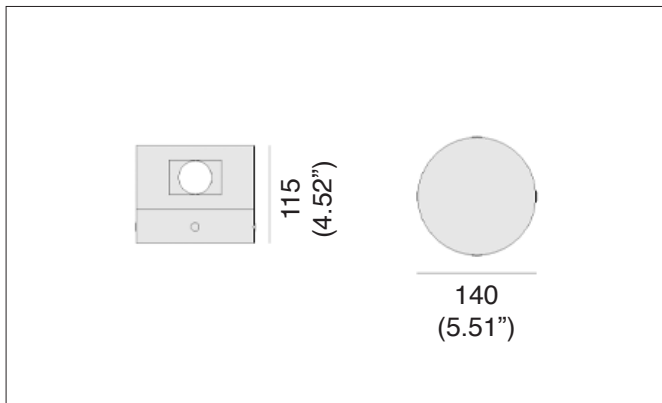

| | |
|--------------------|--|
| Light Source | LED, 4 directions, two sides, up and down |
| Mounting | Wall mounted using wall brackets and anchoring screws. |
| Material | Aluminum body |
| LED | 2700K, 3000K, 4000K |
| Dimmer | LTE / 0-10V |
| Ingress Protection | IP66 |
| CRI | >80 |
| Class | I |
| Lifetime | 100.000h L80B10 |