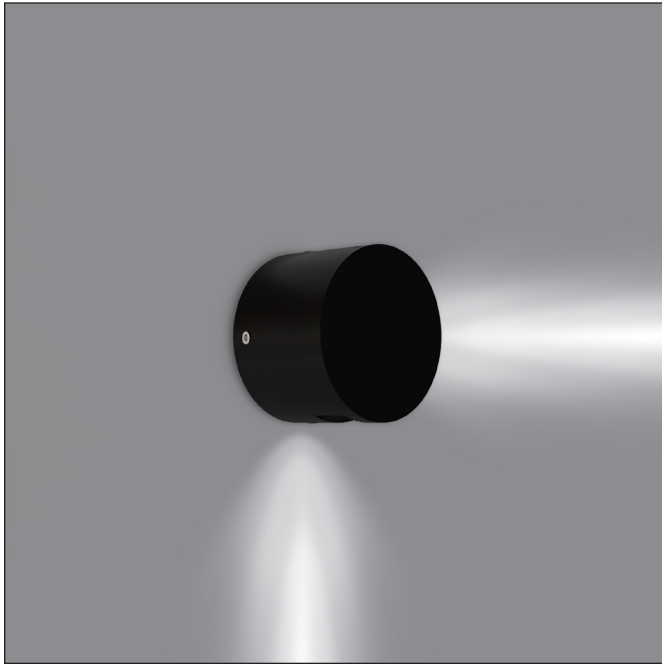

LWX™ 1001

WALL

TYPE:

PROJECT NAME:

| | |
|--------------------|--|
| Light Source | LED, 1 direction, down |
| Mounting | Wall mounted using wall brackets and anchoring screws. |
| Material | Aluminum body |
| LED | 2700K, 3000K, 4000K |
| Dimmer | LTE / 0-10V |
| Ingress Protection | IP66 |
| CRI | >80 |
| Class | I |
| Lifetime | 100.000h L80B10 |

| | |
|--------------------|--|
| Light Source | LED, 2 directions, up & down |
| Mounting | Wall mounted using wall brackets and anchoring screws. |
| Material | Aluminum body |
| LED | 2700K, 3000K, 4000K |
| Dimmer | LTE / 0-10V |
| Ingress Protection | IP66 |
| CRI | >80 |
| Class | I |
| Lifetime | 100.000h L80B10 |

| | |
|--------------------|--|
| Light Source | LED, 2 directions, side & down |
| Mounting | Wall mounted using wall brackets and anchoring screws. |
| Material | Aluminum body |
| LED | 2700K, 3000K, 4000K |
| Dimmer | LTE / 0-10V |
| Ingress Protection | IP66 |
| CRI | >80 |
| Class | I |
| Lifetime | 100.000h L80B10 |