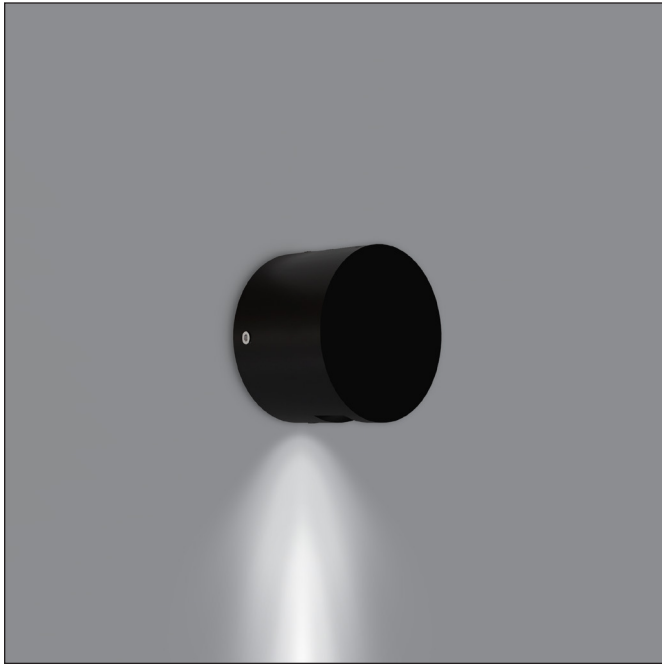

LWX™ 1001

WALL

TYPE:

PROJECT NAME:

| | |
|--------------------|--|
| Light Source | LED, 1 direction, down |
| Mounting | Wall mounted using wall brackets and anchoring screws. |
| Material | Aluminum body |
| LED | 2700K, 3000K, 4000K |
| Dimmer | LTE / 0-10V |
| Ingress Protection | IP66 |
| CRI | >80 |
| Class | I |
| Lifetime | 100.000h L80B10 |

| Power [W] | Luminaire Light Flux [lm] | | |
|-----------|---------------------------|--------|--------|
| | 2700K | 3000K | 4000K |
| 2.5W | 187 lm | 194 lm | 202 lm |

- 03 White
- 06 Grey
- 05 Black
- 70 Anthracite

| | |
|--------------------|--|
| Light Source | LED, 2 directions, up & down |
| Mounting | Wall mounted using wall brackets and anchoring screws. |
| Material | Aluminum body |
| LED | 2700K, 3000K, 4000K |
| Dimmer | LTE / 0-10V |
| Ingress Protection | IP66 |
| CRI | >80 |
| Class | I |
| Lifetime | 100.000h L80B10 |