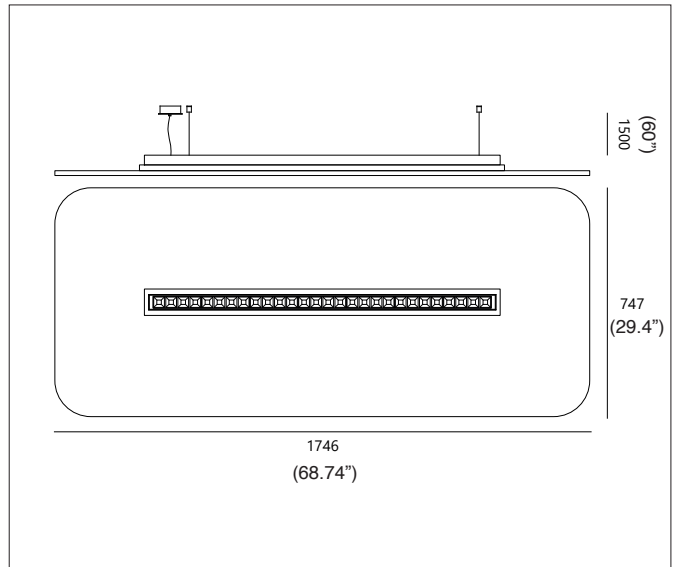

Power [W]	Luminaire Light Flux [lm] (black diffuser)	
	3000K	4000K
22W	3054lm	3181lm
31W	4276lm	4455lm

Lumen Body Finish:

- 03 White
 06 Grey
 05 Black
 70 Anthracite

Acoustical Fabric Finish:

- P1 Grey
 P2 Dark Grey
 P3 Dark Green

Mounting	Supplied with 60" (1500mm) aircraft cable and white canopy. To be installed on a standard 4" octagonal junction box. Custom cable length on request (Please specify).
Material	Aluminum body, PMMA optic
LED	3000K, 4000K
Dimmer	LTE / 0-10V
Ingress Protection	IP20
CRI	>80
Class	I
Lifetime	100.000h L80B10