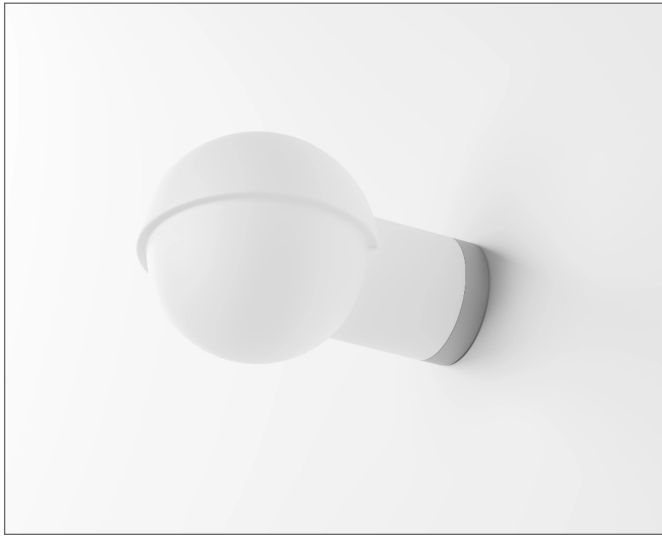

SUPERMOON™ SHORT

CEILING / WALL

TYPE:

PROJECT NAME:

Supermoon is more than just a lamp – it symbolizes the meeting of tradition with modernity. The process of crafting the fixture is a true work of artisanal art.

Materials: Aluminum body, glass shade

Ingress protection: IP54

Installation Note: Fixture includes 4.72" round blackplate. Install on a standard 4" Octagonal junction box.

16
(0.62")

144 (5.66")

SPECIFICATION SHEET

A **Luminart** BRAND

WWW.LEDOLOGY.COM
Last updated: 12/17/24

SUPERMOON™ LONG

CEILING / WALL

TYPE:

PROJECT NAME:

Supermoon is more than just a lamp – it symbolizes the meeting of tradition with modernity. The process of crafting the fixture is a true work of artisanal art.

Materials: Aluminum body, glass shade

Ingress protection: IP54

Installation Note: Fixture includes 4.72" round blackplate. Install on a standard 4" Octagonal junction box.

SPECIFICATION SHEET

ORDERING INFO