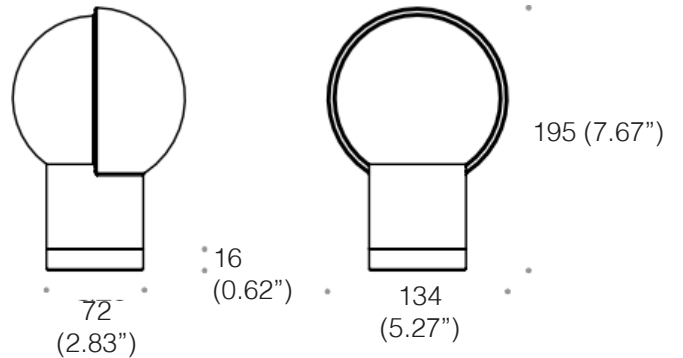

Materials: Aluminum body, glass shade

Ingress protection: IP54

Installation Note: Fixture includes 4.72" round blackplate. Install on a standard 4" Octagonal junction box.

16
(0.62")

144 (5.66")

SPECIFICATION SHEET

Materials: Aluminum body, glass shade

Ingress protection: IP54

Installation Note: Fixture includes 4.72" round blackplate. Install on a standard 4" Octagonal junction box.

SPECIFICATION SHEET

ORDERING INFO