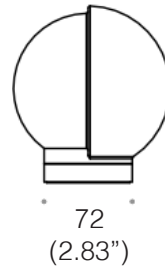

Materials: Aluminum body, glass shade

Ingress protection: IP54

Installation Note: Fixture includes 4.72" round blackplate. Install on a standard 4" Octagonal junction box.

16
(0.62")

144 (5.66")

SPECIFICATION SHEET