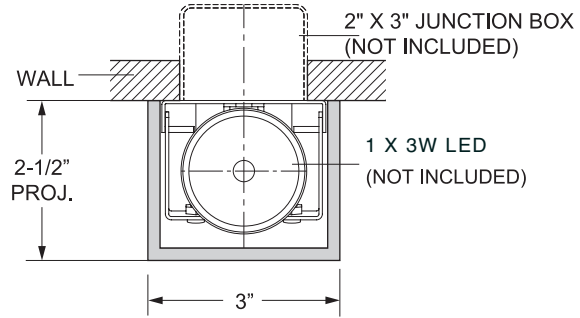

ANGLE SCONCE

L46.070

TYPE:

PROJECT NAME:

FRONT VIEW

MODEL # FINISH OPTIC VOLTAGE

TOP VIEW

SIDE VIEW

SPECIFICATION SHEET

MODEL

- L46.070.93 - WARM WHITE LED 3300 °K 3W ●
- L46.070.95 - COOL WHITE LED 6800 °K 3W ●

OPTICS

- F. FLOOD
- S. SPOT

VOLTAGE

- 120V
- 220V
- 277V

METAL FINISH