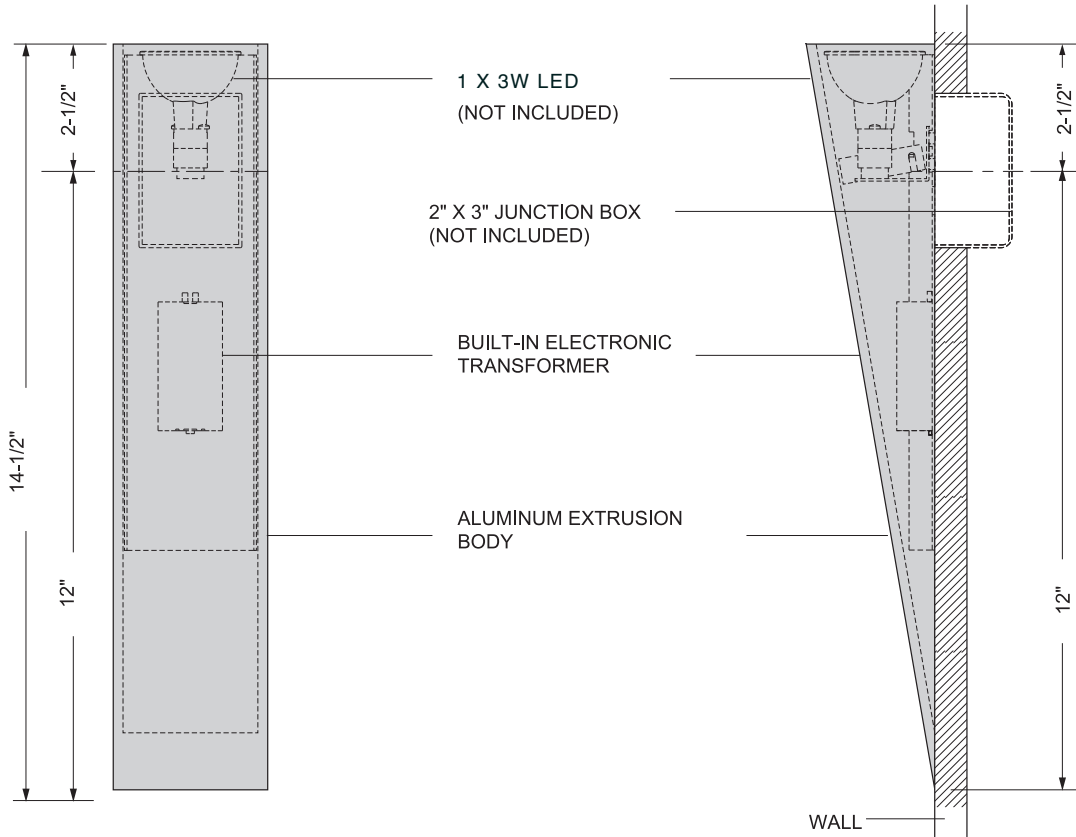

ANGLE SCONCE

L46.070

TYPE:

PROJECT NAME:

FRONT VIEW

MODEL # FINISH OPTIC VOLTAGE

TOP VIEW

SIDE VIEW

SPECIFICATION SHEET

MODEL

- L46.070.93 - WARM WHITE LED 3300 °K 3W ●
- L46.070.95 - COOL WHITE LED 6800 °K 3W ●

OPTICS

- F. FLOOD
- S. SPOT

VOLTAGE

- 120V
- 220V
- 277V

METAL FINISH