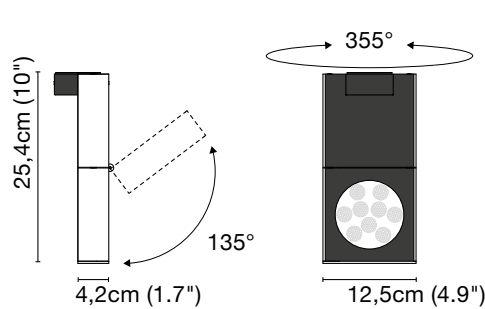

Ceiling or wall adjustable spotlight. Frame in painted aluminum in black-and-white finish.

VOLTAGE  120V  220V  277V

SPECIFICATION SHEET

**L4526**

1,5 kg

Led 16W 980lm 3000K

.01

**L4527.01.18**

1,7 kg

Led 19W 2470 lm 3000K

**LEDOLOGY®**