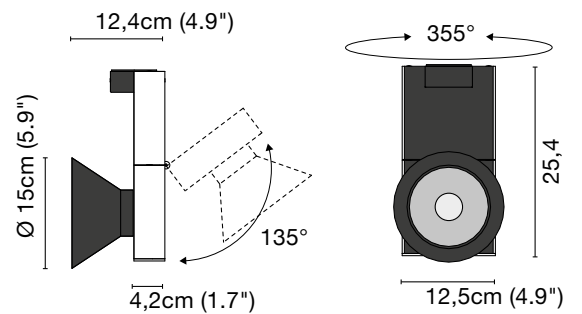

Ceiling or wall adjustable spotlight. Frame in painted aluminum in black-and-white finish.

VOLTAGE  120V  220V  277V

SPECIFICATION SHEET

**L4526**

1,5 kg

Led 16W 980lm 3000K

.01

**L4527.01.18**