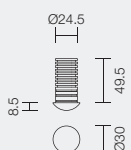

Recessed ceiling/ wall spotlight, ideal for the creation of stary skies and the lighting of spa.

Materiale	Corpo in alluminio anticorodal anodizzato Diffusore in PMMA N° 1 finitura standard
N° Led	1 x 1W
Potenza assorbita	1W
Collegamento	In serie rispettando la polarità
Cablaggio	Fornito con 25 cm di cavo
Installazione	Zefiro S-M - Cartongesso/legno: per interferenza tramite o-ring (fornito) o con molle (<i>non incluse</i>) Zefiro M - Muratura: con cassaforma (<i>non inclusa</i>)
Driver switching	(<i>non inclusa</i>) 350mA (1W) p. 424
Accessori	Molla cod. ML015 (S) p. 402 Molla cod. ML025 (M) p. 402 Cassaforma cod. CAE25 (M) p. 398
Fotometrie	p. 406
Note	Per configurazione RGB vedi p. 431

Material	Anticorodal anodized aluminium body PMMA diffuser No. 1 standard finishing
Led no.	1 x 1W
Power absorption	1W
Connection	Series connection respecting polarities
Wiring	Provided with a 25 cm long cable
Installation	Zefiro S-M - On false ceiling/wood through o-ring (included) or springs (<i>not included</i>) Zefiro M - On brickwork with housing box (<i>not included</i>)
Driver switching	(<i>not included</i>) 350mA (1W) p. 424
Accessories	Spring code ML015 (S) p. 402 Spring code ML025 (M) p. 402 Housing box code CAE25 (M) p. 398
Photometries	p. 406
Note	For RGB version see p. 431

zefira S

IP40 CE M M F III kg 0,030 ø mm 16

CODE	OPTIONS	SUPPLY	N°LED	LED COLOUR	OPTICS	WATT	FINISHING
L6ZEF
	S Ø19mm	I CC	1	1 6000°K 2 4000°K 3 3000°K W 2700°K 4 Red 5 Green 6 Blue	4 120°	1	P PMMA

zefira M

IP40 CE M M F III kg 0,05 ø mm 25

CODE	OPTIONS	SUPPLY	N°LED	LED COLOUR	OPTICS	WATT	FINISHING
L6ZEF
	M Ø30mm	I CC	1	7 RGB	4 120°	1	P PMMA

SPECIFICATION SHEET