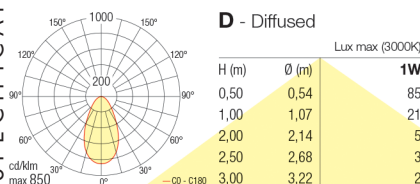

PHOTOMETRIC CURVES