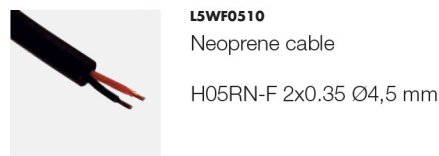

MINIBRITE

OUTDOOR RECESSED LED

TYPE:

PROJECT NAME:

Minibrite 1.0

CE LED MARK IP68 kg 500 kg 0,20 IK 07

Ø 30x70 mm

MODEL #

WATT

LED COLOUR

OPTICS

FINISH

VOLTAGE

0,5W 12Vac - 0,6W 12Vdc - 1,2W 24Vdc

L5MB1000 | Stainless Steel

LED COLOUR OPTIC

0 - Cool White 5000K **D** - Diffused
5 - Warm White 3000K
9 - Natural White 4000K
F - Warm White 2700K

TECHNICAL DATA

Application Ideal for pathways and marker lighting
Installation Outdoor recessed spotlights; recessed floor spotlights
Mounting With outer casing L5WC0201; spring-loaded ferrule accessory L5WG0300 for installation on panels, plasterboard
Material Body and ferrule in Stainless Steel AISI316L, outer ferrule thickness 1.5mm, tempered glass
Finishes available Stainless Steel
N° and type of LED 3 mid power LEDs
Nom. power consumption 0,5W; 0,6W; 1,2W

Power supply 12/24 Vdc; 12 Vac
Power supply unit Not included
Connection In parallel; wired with a 1.5m neoprene cable
Total Delivered Lumens 20 lm (3000K)
Optics Diffused
LED colour White: Warm White (2700K); Warm White (3000K); Natural White (4000K); Cool White (5000K)
IP 68
IK 07
UGR -

POWER SUPPLY UNIT

0,6W - 12Vdc 1,2W - 24Vdc	N° MAX FIXTURES	PSU	IP	Page
	1...n	12 Vdc	20	479
	1...n	24 Vdc	20	479

OUTER CASINGS

ACCESSORIES

CABLES

SPECIFICATION SHEET

PHOTOMETRIC CURVES