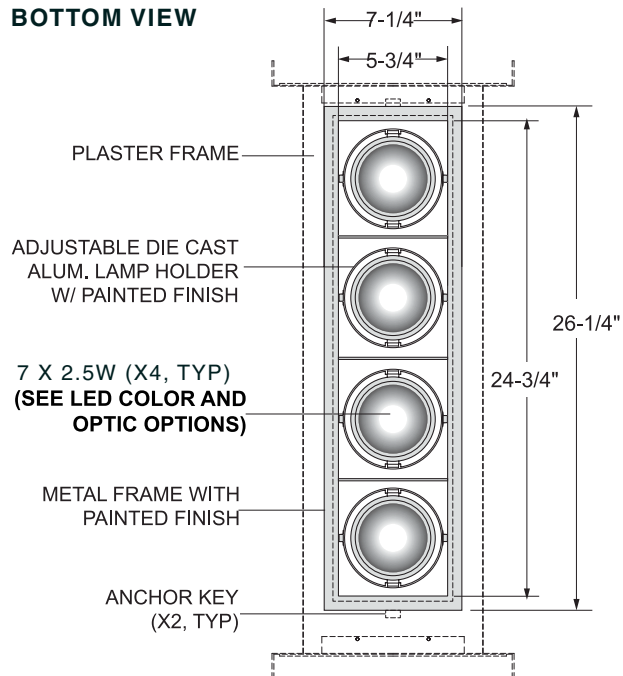

BOTTOM VIEW

METAL FINISH

1. ☐ 01. WHITE   ☐ 02. BLACK   ☐ 10. GREY

LED COLOUR

1. ☐ 00 - 17W LED COOL WHITE 4300K
   ☐ 01 - 17W LED WARM WHITE 2700K

OPTIC

1. ☐ 10° - SPOT   ☐ 25° - FLOOD

VOLTAGE

1. ☐ 120V   ☐ 220V

TILT ANGLE

SPECIFICATION SHEET

LEDOLOGY®

A **Luminart®** BRAND

WWW.LUMINARTLIGHTING.COM