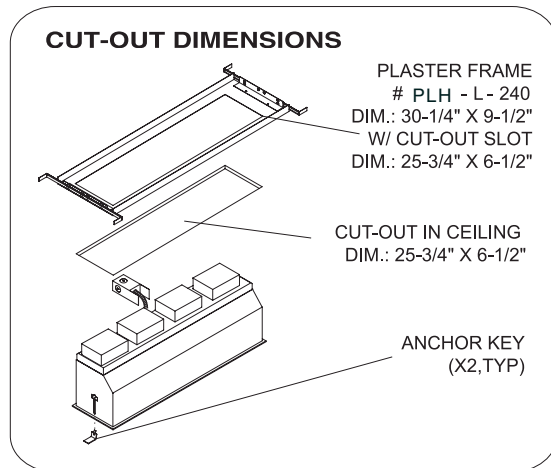

SELECTION VIEW