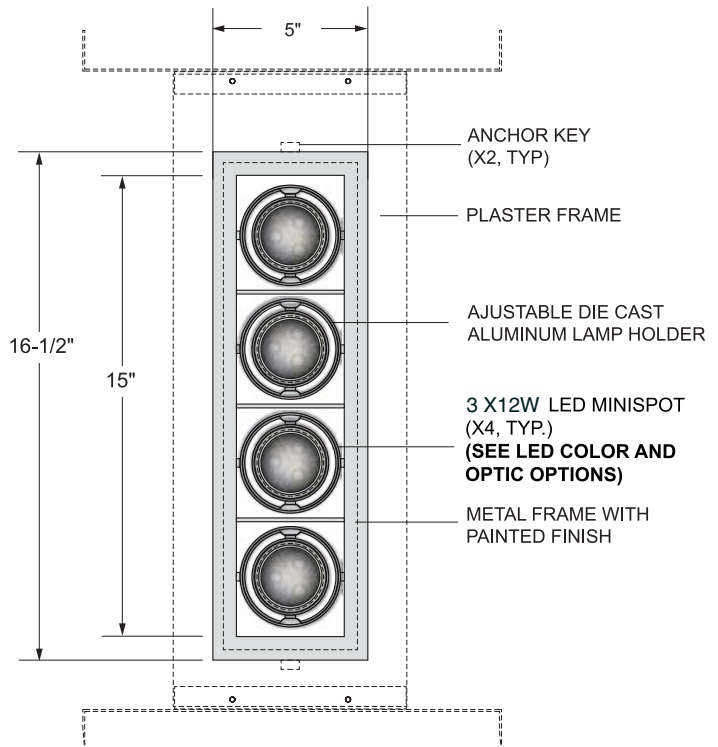

LED COLOUR

OPTIC

HOUSING

VOLTAGE

SECTION VIEW

CUT-OUT DIMENSIONS

BOTTOM VIEW

ACCESSORIES

- L4.050 - FROSTED GLASS
- L4.658 - COLORED GLASS
 - 05 - RED
 - 06 - YELLOW
 - 09 - SKY BLUE
- L4.675 - LOUVRE
- L4.111 - VISOR
- L4.113 - ANTIGLARE

OPTIC

- 10° - SPOT 25° - FLOOD

LED COLOUR

- 00 - COOL WHITE 4300K
- 01 - WARM WHITE 2700K

METAL FINISH

01. WHITE 02. BLACK 10. GREY

TILT ANGLE

VOLTAGE

- 120V 220V

SPECIFICATION SHEET

LEDOLOGY®

A **Luminart** BRAND

METAL FINISH

01. WHITE 02. BLACK 10. GREY

LED COLOUR

- 00 - 17W LED COOL WHITE 4300K
 01 - 17W LED WARM WHITE 2700K

OPTIC

- 10° - SPOT 25° - FLOOD

VOLTAGE

- 120V 220V