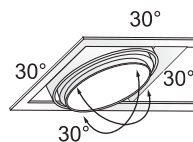

TILT ANGLE

SPECIFICATION SHEET

LEDOLOGY®

A **Luminart®** BRAND

WWW.LUMINARTLIGHTING.COM