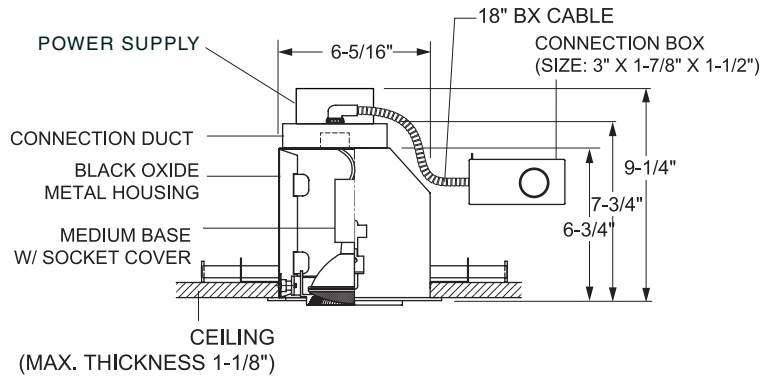

SELECTION VIEW