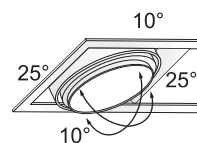

LED COLOUR

OPTIC

HOUSING

VOLTAGE

SELECTION VIEW

CUT-OUT DIMENSIONS

BOTTOM VIEW

METAL FINISH

01. WHITE 02. BLACK 10. GREY

LED COLOUR 00 - 17W LED COOL WHITE 4300K

01 - 17W LED WARM WHITE 2700K

OPTIC 10° - SPOT 25° - FLOOD

VOLTAGE 120V 220V

TILT ANGLE

SPECIFICATION SHEET

LEDOLOGY®