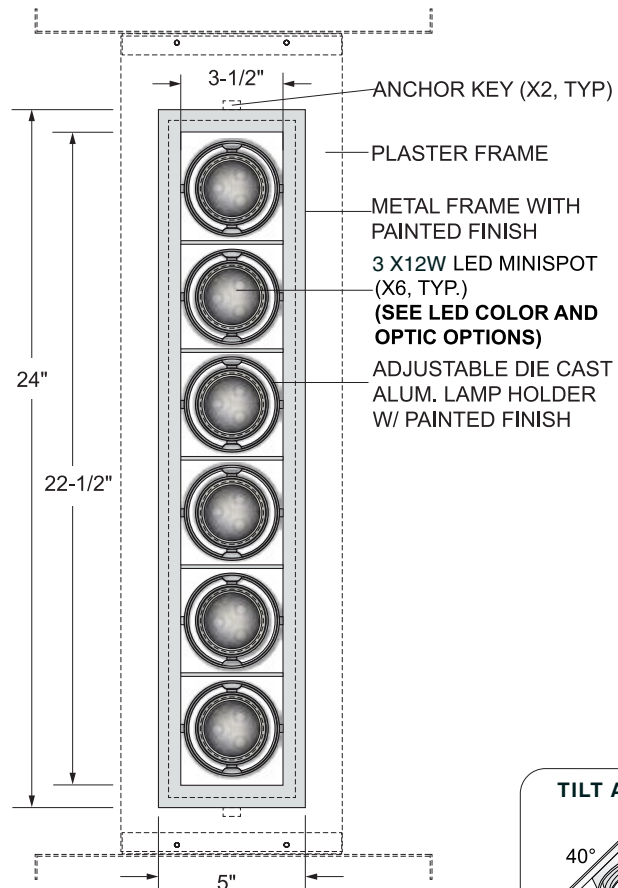

LED COLOUR

OPTIC

HOUSING

VOLTAGE

SECTION VIEW

BOTTOM VIEW

TILT ANGLE

VOLTAGE

120V

220V

CUT-OUT DIMENSIONS

ACCESSORIES

OPTIC

10° - SPOT

25° - FLOOD

LED COLOUR

01. WHITE 02. BLACK 10. GREY

LED COLOUR 00 - 17W LED COOL WHITE 4300K

01 - 17W LED WARM WHITE 2700K

OPTIC 10° - SPOT 25° - FLOOD

VOLTAGE 120V 220V

TILT ANGLE

SPECIFICATION SHEET

LEDOLOGY®