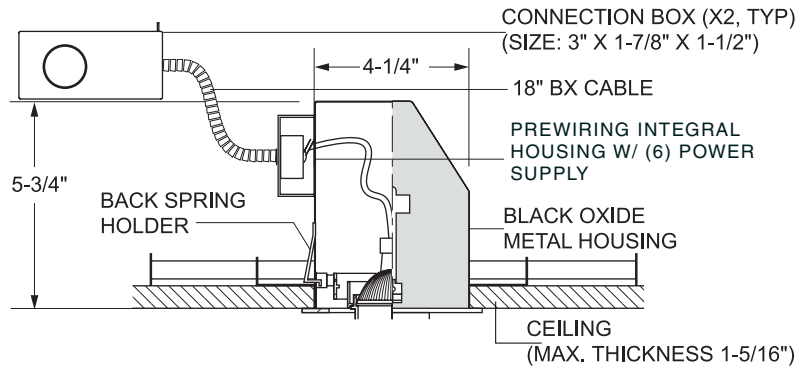

LED COLOUR

OPTIC

HOUSING

VOLTAGE

SECTION VIEW

BOTTOM VIEW

TILT ANGLE

VOLTAGE

120V

220V

CUT-OUT DIMENSIONS

ACCESSORIES

OPTIC

10° - SPOT

25° - FLOOD

LED COLOUR