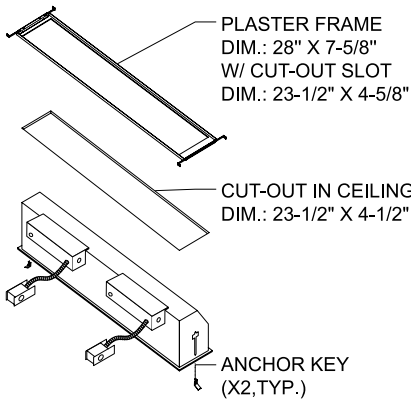

LED COLOUR

OPTIC

HOUSING

VOLTAGE

SECTION VIEW

BOTTOM VIEW

TILT ANGLE

VOLTAGE

120V

220V

CUT-OUT DIMENSIONS

ACCESSORIES

OPTIC

10° - SPOT

25° - FLOOD

LED COLOUR