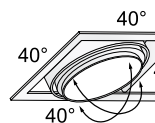

LED COLOUR

OPTIC

HOUSING

VOLTAGE

SECTION VIEW

BOTTOM VIEW

TILT ANGLE

VOLTAGE

120V

220V

CUT-OUT DIMENSIONS

ACCESSORIES

OPTIC

10° - SPOT

25° - FLOOD

LED COLOUR