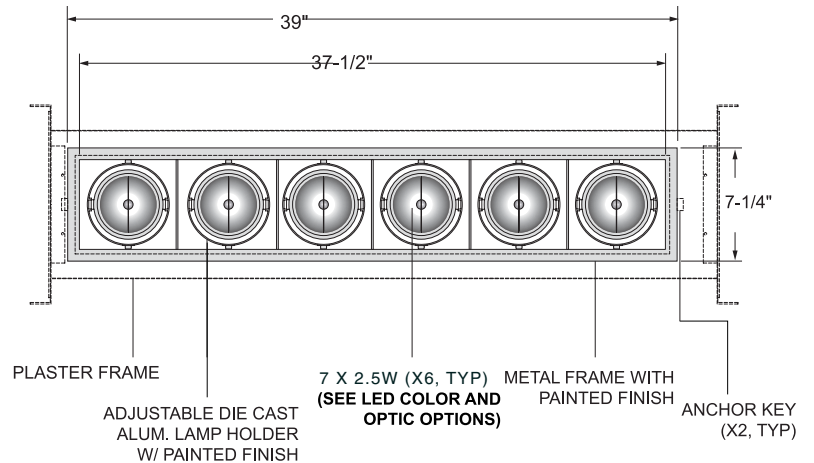

LED COLOUR

OPTIC

HOUSING

VOLTAGE

SELECTION VIEW

CUT-OUT DIMENSIONS

BOTTOM VIEW

METAL FINISH