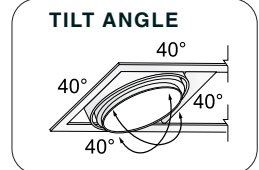

BOTTOM VIEW

VOLTAGE ☐ 120V ☐ 220V

SPECIFICATION SHEET

LEDOLOGY®

A **Luminart** BRAND

WWW.LUMINARTLIGHTING.COM