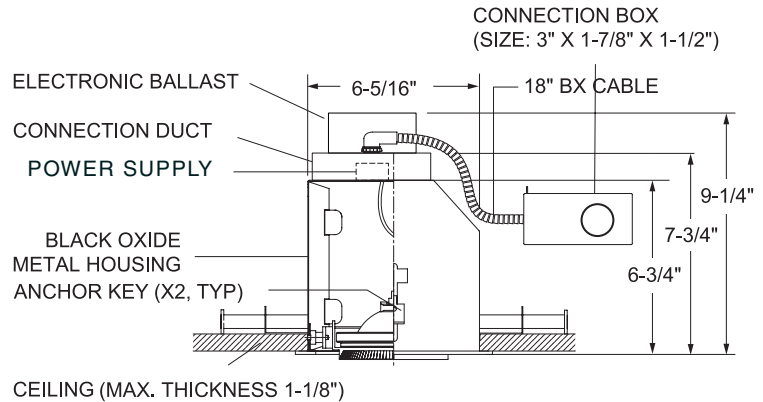

BOTTOM VIEW

CUT-OUT DIMENSIONS

METAL FINISH

01. WHITE 02. BLACK 10. GREY

LED COLOUR 00 - 17W LED COOL WHITE 4300K
 01 - 17W LED WARM WHITE 2700K

OPTIC 10° - SPOT 25° - FLOOD

VOLTAGE 120V 220V

TILT ANGLE