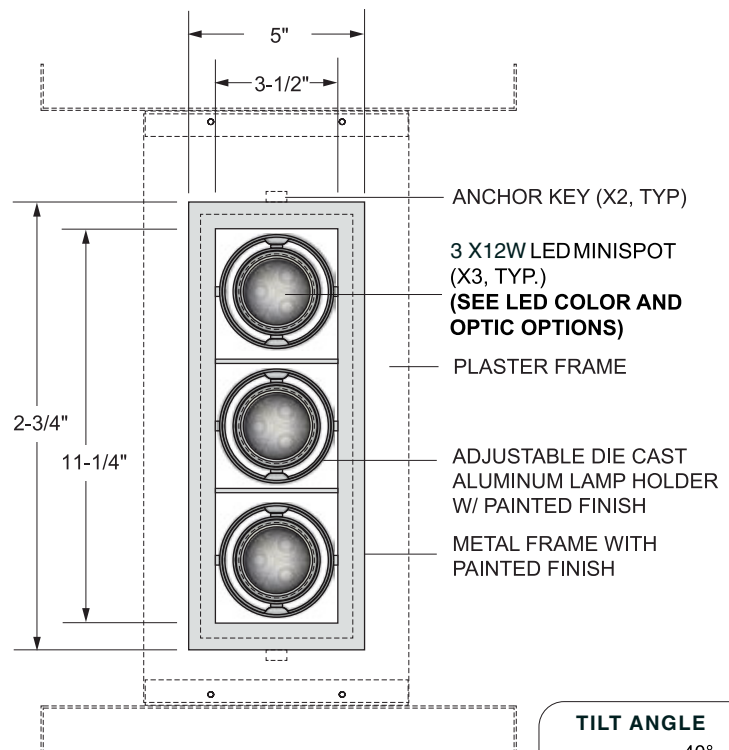

LED COLOUR

OPTIC

HOUSING

VOLTAGE

CUT-OUT DIMENSIONS

ACCESSORIES

- L4.050 - FROSTED GLASS
- L4.658 - COLORED GLASS
05 - RED
06 - YELLOW
09 - SKY BLUE
- L4.675 - LOUVRE
- L4.111 - VISOR
- L4.113 - ANTIGLARE

OPTIC 10° - SPOT 25° - FLOOD

LED COLOUR 00 - 12W LED COOL WHITE 4300K
 01 - 12W LED WARM WHITE 2700K

METAL FINISH

01. WHITE 02. BLACK 10. GREY

SECTION VIEW

BOTTOM VIEW

VOLTAGE 120V 220V

SPECIFICATION SHEET

LEDOLOGY®

BOTTOM VIEW

CUT-OUT DIMENSIONS

METAL FINISH

01. WHITE 02. BLACK 10. GREY

LED COLOUR 00 - 17W LED COOL WHITE 4300K
 01 - 17W LED WARM WHITE 2700K

OPTIC 10° - SPOT 25° - FLOOD

VOLTAGE 120V 220V

TILT ANGLE