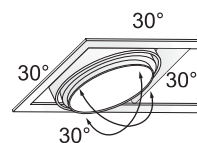

BOTTOM VIEW

CUT-OUT DIMENSIONS

METAL FINISH

01. WHITE 02. BLACK 10. GREY

LED COLOUR 00 - 17W LED COOL WHITE 4300K
 01 - 17W LED WARM WHITE 2700K

OPTIC 10° - SPOT 25° - FLOOD

VOLTAGE 120V 220V

TILT ANGLE