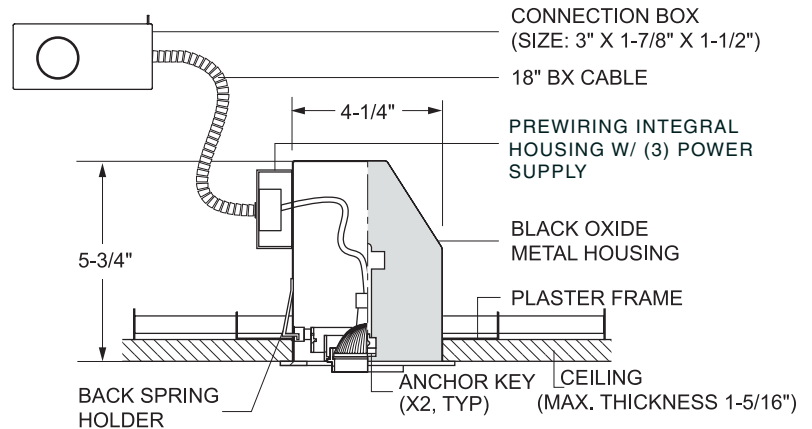

SECTION VIEW