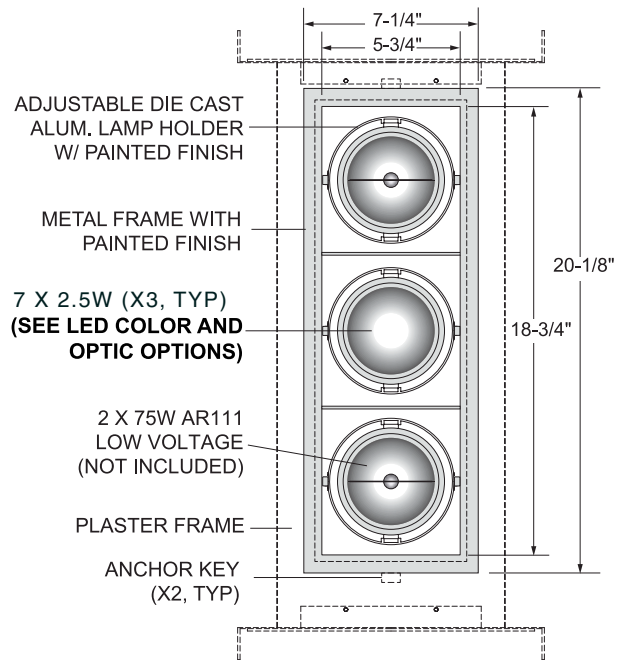

LED COLOUR

OPTIC

HOUSING

VOLTAGE

CUT-OUT DIMENSIONS

ACCESSORIES

- L4.050 - FROSTED GLASS
- L4.658 - COLORED GLASS
05 - RED
06 - YELLOW
09 - SKY BLUE
- L4.675 - LOUVRE
- L4.111 - VISOR
- L4.113 - ANTIGLARE

OPTIC 10° - SPOT 25° - FLOOD

A **Luminart** BRAND

WWW.LUMINARTLIGHTING.COM

MATRIX™ L THREE

L4.230L 3 X 17W LED

TYPE:

PROJECT NAME:

L4.230L	-	-	-	-	PLH230	-	-
MODEL #	FINISH	LED COLOUR	OPTIC	HOUSING	VOLTAGE		

SELECTION VIEW

BOTTOM VIEW

CUT-OUT DIMENSIONS

METAL FINISH

01. WHITE 02. BLACK 10. GREY

LED COLOUR 00 - 17W LED COOL WHITE 4300K
 01 - 17W LED WARM WHITE 2700K

OPTIC 10° - SPOT 25° - FLOOD

VOLTAGE 120V 220V

TILT ANGLE