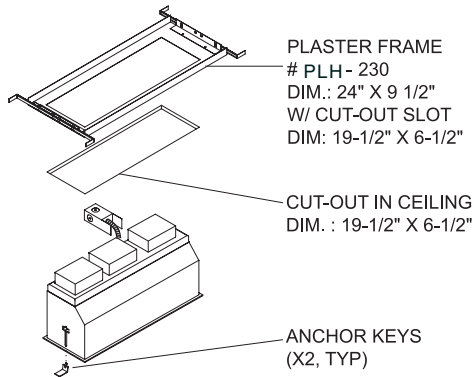

BOTTOM VIEW

CUT-OUT DIMENSIONS

METAL FINISH

01. WHITE 02. BLACK 10. GREY

LED COLOUR 00 - 17W LED COOL WHITE 4300K
 01 - 17W LED WARM WHITE 2700K

OPTIC 10° - SPOT 25° - FLOOD

VOLTAGE 120V 220V

TILT ANGLE