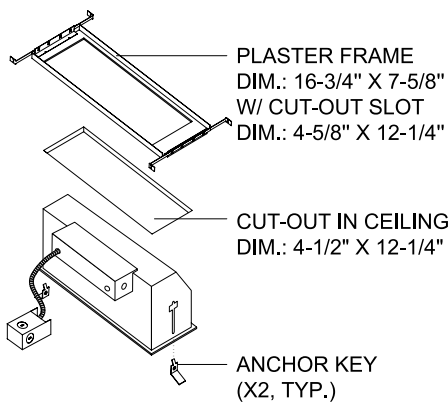

LED COLOUR

OPTIC

HOUSING

VOLTAGE

CUT-OUT DIMENSIONS

ACCESSORIES

- L4.050 - FROSTED GLASS
- L4.658 - COLORED GLASS
05 - RED
06 - YELLOW
09 - SKY BLUE
- L4.675 - LOUVRE
- L4.111 - VISOR
- L4.113 - ANTIGLARE

OPTIC 10° - SPOT 25° - FLOOD

BOTTOM VIEW

CUT-OUT DIMENSIONS

METAL FINISH

01. WHITE 02. BLACK 10. GREY

LED COLOUR 00 - 17W LED COOL WHITE 4300K
 01 - 17W LED WARM WHITE 2700K

OPTIC 10° - SPOT 25° - FLOOD

VOLTAGE 120V 220V

TILT ANGLE