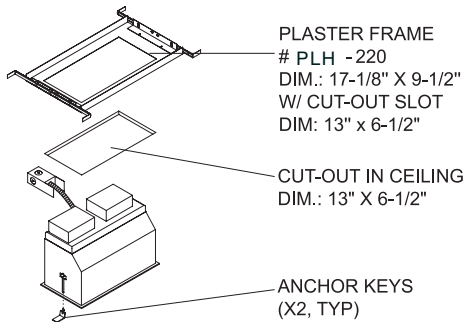

CUT-OUT DIMENSIONS

BOTTOM VIEW

METAL FINISH

01. WHITE 02. BLACK 10. GREY

LED COLOUR 00 - 17W LED COOL WHITE 4300K
 01 - 17W LED WARM WHITE 2700K

OPTIC 10° - SPOT 25° - FLOOD

VOLTAGE 120V 220V

TILT ANGLE