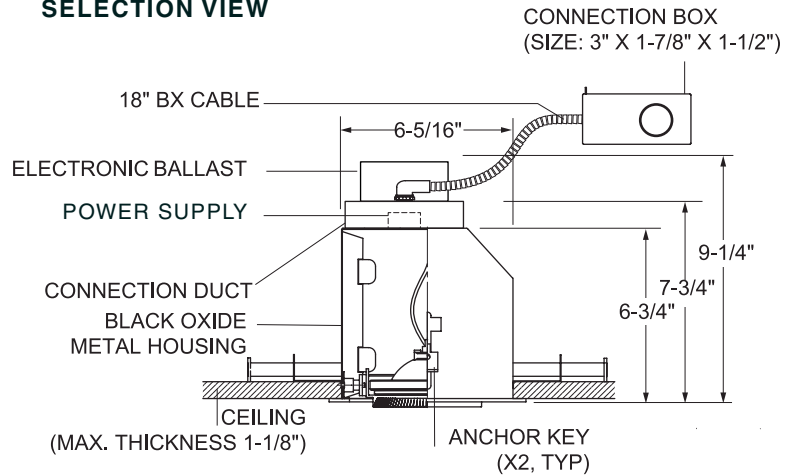

CUT-OUT DIMENSIONS

BOTTOM VIEW

METAL FINISH

01. WHITE 02. BLACK 10. GREY

LED COLOUR 00 - 17W LED COOL WHITE 4300K
 01 - 17W LED WARM WHITE 2700K

OPTIC 10° - SPOT 25° - FLOOD

VOLTAGE 120V 220V

TILT ANGLE