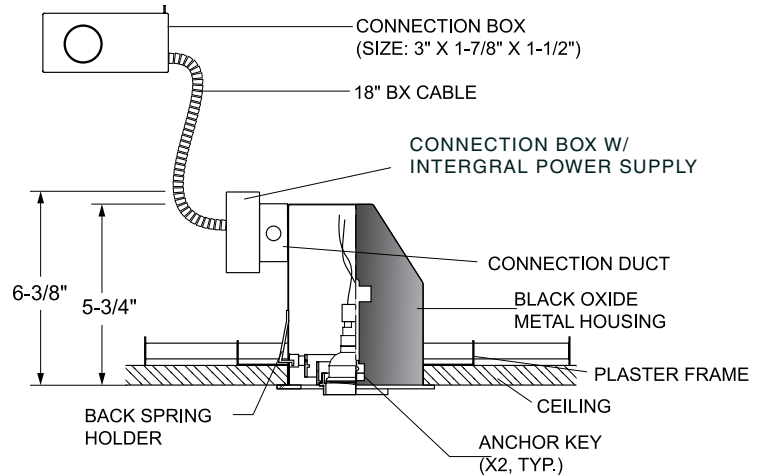

LED COLOUR

OPTIC

HOUSING

VOLTAGE

CUT-OUT DIMENSIONS

ACCESSORIES

OPTIC 10° - SPOT 25° - FLOOD

LED COLOUR 00 - 12W LED COOL WHITE 4300K
 01 - 12W LED WARM WHITE 2700K

METAL FINISH

01. WHITE 02. BLACK 10. GREY

SECTION VIEW

BOTTOM VIEW

TILT ANGLE

VOLTAGE 120V 220V

SPECIFICATION SHEET

LEDOLOGY®

CUT-OUT DIMENSIONS

BOTTOM VIEW

METAL FINISH

01. WHITE 02. BLACK 10. GREY

LED COLOUR 00 - 17W LED COOL WHITE 4300K
 01 - 17W LED WARM WHITE 2700K

OPTIC 10° - SPOT 25° - FLOOD

VOLTAGE 120V 220V

TILT ANGLE