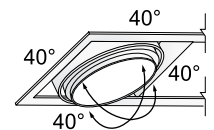

LED COLOUR

OPTIC

HOUSING

VOLTAGE

CUT-OUT DIMENSIONS

ACCESSORIES

OPTIC 10° - SPOT 25° - FLOOD

LED COLOUR 00 - 12W LED COOL WHITE 4300K
 01 - 12W LED WARM WHITE 2700K

METAL FINISH

01. WHITE 02. BLACK 10. GREY

SECTION VIEW

BOTTOM VIEW

TILT ANGLE

VOLTAGE 120V 220V

SPECIFICATION SHEET

LEDOLOGY®

CUT-OUT DIMENSIONS

BOTTOM VIEW

METAL FINISH

01. WHITE 02. BLACK 10. GREY

LED COLOUR 00 - 17W LED COOL WHITE 4300K
 01 - 17W LED WARM WHITE 2700K

OPTIC 10° - SPOT 25° - FLOOD

VOLTAGE 120V 220V

TILT ANGLE