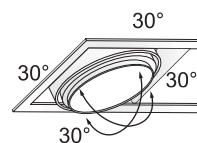

CUT-OUT DIMENSIONS

BOTTOM VIEW

METAL FINISH

01. WHITE 02. BLACK 10. GREY

LED COLOUR 00 - 17W LED COOL WHITE 4300K
 01 - 17W LED WARM WHITE 2700K

OPTIC 10° - SPOT 25° - FLOOD

VOLTAGE 120V 220V

TILT ANGLE