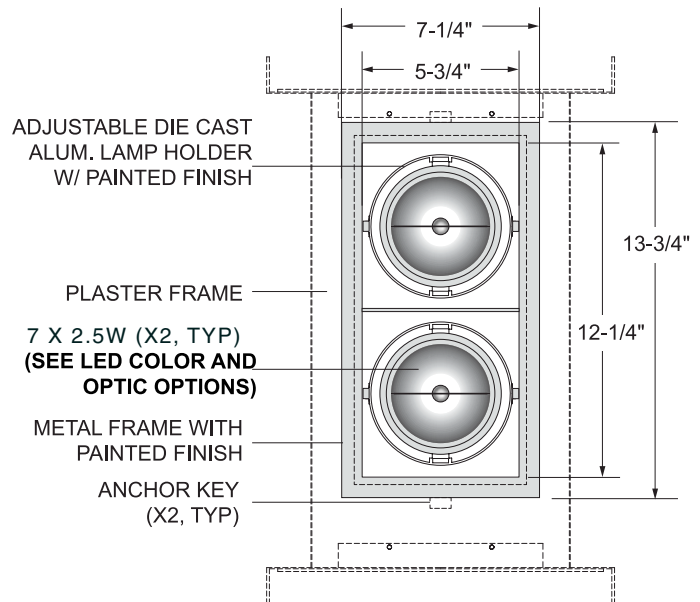

LED COLOUR

OPTIC

HOUSING

VOLTAGE

CUT-OUT DIMENSIONS

ACCESSORIES

OPTIC 10° - SPOT 25° - FLOOD

LED COLOUR 00 - 12W LED COOL WHITE 4300K
 01 - 12W LED WARM WHITE 2700K

METAL FINISH

01. WHITE 02. BLACK 10. GREY

SECTION VIEW

BOTTOM VIEW

TILT ANGLE

VOLTAGE 120V 220V

SPECIFICATION SHEET

LEDOLOGY®

A **Luminart** BRAND

WWW.LUMINARTLIGHTING.COM

MATRIX™ L TWO

L4.220L 2 X 17W LED

TYPE:

PROJECT NAME:

L4.220L	-	-	-	-	PLH220	-	
MODEL #	FINISH	LED COLOUR	OPTIC	HOUSING	VOLTAGE		

SELECTION VIEW

CUT-OUT DIMENSIONS

BOTTOM VIEW

METAL FINISH

01. WHITE 02. BLACK 10. GREY

LED COLOUR 00 - 17W LED COOL WHITE 4300K
 01 - 17W LED WARM WHITE 2700K

OPTIC 10° - SPOT 25° - FLOOD

VOLTAGE 120V 220V

TILT ANGLE