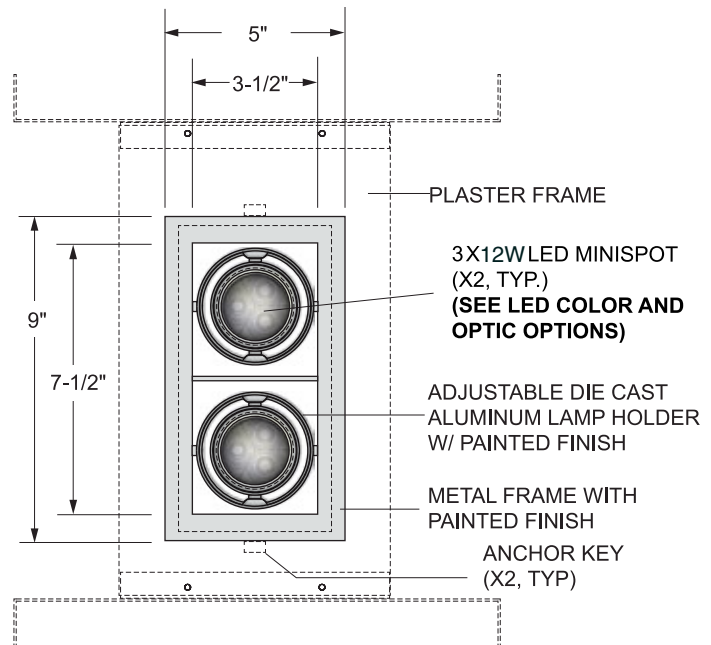

LED COLOUR

OPTIC

HOUSING

VOLTAGE

CUT-OUT DIMENSIONS

ACCESSORIES

OPTIC 10° - SPOT 25° - FLOOD

LED COLOUR 00 - 12W LED COOL WHITE 4300K
 01 - 12W LED WARM WHITE 2700K

METAL FINISH

01. WHITE 02. BLACK 10. GREY

SECTION VIEW

BOTTOM VIEW

TILT ANGLE

VOLTAGE 120V 220V

SPECIFICATION SHEET

LEDOLOGY®

CUT-OUT DIMENSIONS

BOTTOM VIEW

METAL FINISH

01. WHITE 02. BLACK 10. GREY

LED COLOUR 00 - 17W LED COOL WHITE 4300K
 01 - 17W LED WARM WHITE 2700K

OPTIC 10° - SPOT 25° - FLOOD

VOLTAGE 120V 220V

TILT ANGLE