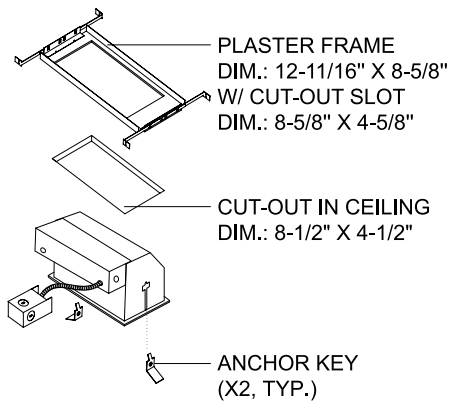

LED COLOUR

OPTIC

HOUSING

VOLTAGE

CUT-OUT DIMENSIONS

ACCESSORIES

OPTIC 10° - SPOT 25° - FLOOD

LED COLOUR 00 - 12W LED COOL WHITE 4300K
 01 - 12W LED WARM WHITE 2700K

CUT-OUT DIMENSIONS

BOTTOM VIEW

METAL FINISH

01. WHITE 02. BLACK 10. GREY

LED COLOUR 00 - 17W LED COOL WHITE 4300K
 01 - 17W LED WARM WHITE 2700K

OPTIC 10° - SPOT 25° - FLOOD

VOLTAGE 120V 220V

TILT ANGLE