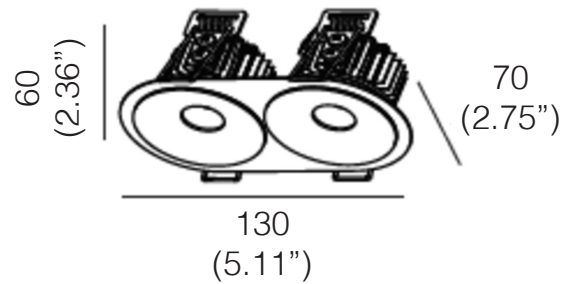

**Light Source:** 11W LED

**Electrical:** High efficiency electronic power supply, rated 50,000 hours 120V-277V

**Finish options:**

White, Black

<b>Input [W]</b>	11W
<b>Lum. flux of light source [lm]</b>	1090 lm