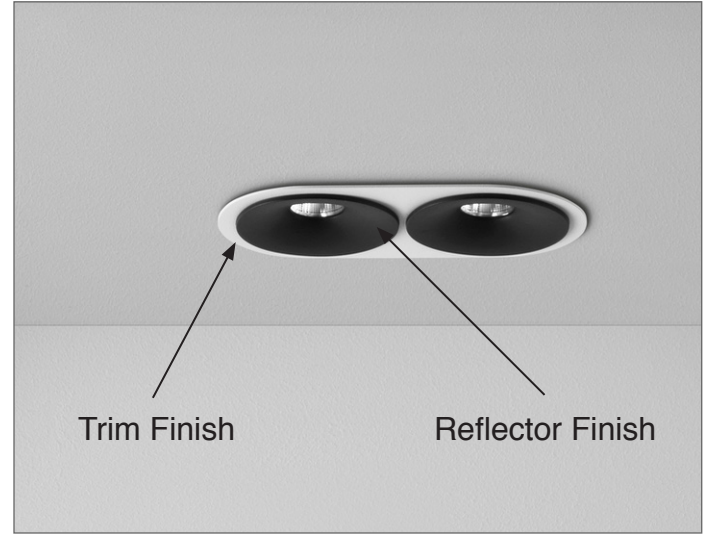

# ACE™ 60 SINGLE

RECESSED

TYPE:

PROJECT NAME:

The Ace is a unique model, whose greatest advantage is its originality. Its unique appearance inspired by loud-speakers does not overwhelm the interior, but becomes an interesting element of the decor. The lamp emits atmospheric light and creates a unique atmosphere. It is a great choice for fans of modernity.

SPECIFICATION SHEET

**ORDERING INFO**

L59R00370					
Model (Order Code)	Reflector Finish	Rim Finish	Optic Options	LED	Dimming Options
<input type="radio"/> L59R00370 6W	<input type="radio"/> 01: White <input type="radio"/> 02: Black	<input type="radio"/> 01: White <input type="radio"/> 02: Black	<input type="radio"/> 20: 20° <input type="radio"/> 36: 36° <input type="radio"/> 60: 60°	<input type="radio"/> 27: 2700K <input type="radio"/> 30: 3000K <input type="radio"/> 40: 4000K	<input type="radio"/> 120V LTE <input type="radio"/> 120V-277V 0-10V

# ACE™ 60 DOUBLE

RECESSED

TYPE:

PROJECT NAME:

The Ace is a unique model, whose greatest advantage is its originality. Its unique appearance inspired by loud-speakers does not overwhelm the interior, but becomes an interesting element of the decor. The lamp emits atmospheric light and creates a unique atmosphere. It is a great choice for fans of modernity.

# ACE™ 60 TRIPLE

RECESSED

TYPE:

PROJECT NAME:

The Ace is a unique model, whose greatest advantage is its originality. Its unique appearance inspired by loud-speakers does not overwhelm the interior, but becomes an interesting element of the decor. The lamp emits atmospheric light and creates a unique atmosphere. It is a great choice for fans of modernity.