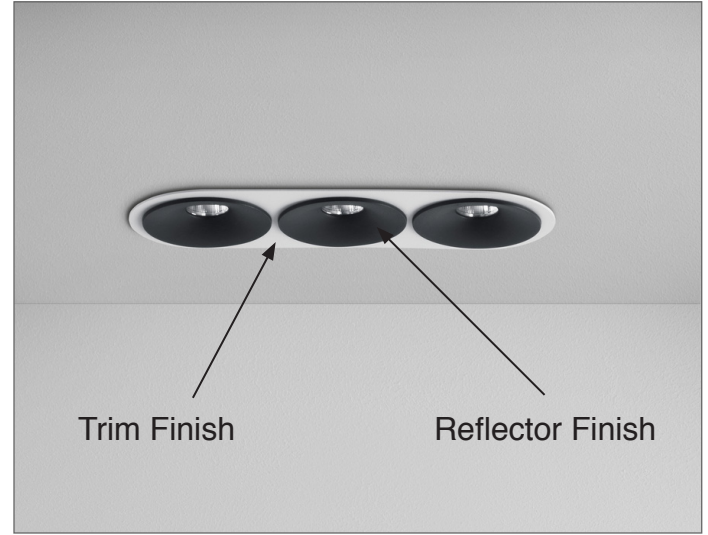

# ACE™ 60 DOUBLE

RECESSED

TYPE:

PROJECT NAME:

The Ace is a unique model, whose greatest advantage is its originality. Its unique appearance inspired by loud-speakers does not overwhelm the interior, but becomes an interesting element of the decor. The lamp emits atmospheric light and creates a unique atmosphere. It is a great choice for fans of modernity.

SPECIFICATION SHEET

**ORDERING INFO**

L59R00380					
Model (Order Code)	Reflector Finish	Rim Finish	Optic Options	LED	Dimming Options
<input type="radio"/> L59R00380 11W	<input type="radio"/> 01: White <input type="radio"/> 02: Black	<input type="radio"/> 01: White <input type="radio"/> 02: Black	<input type="radio"/> 20: 20° <input type="radio"/> 36: 36° <input type="radio"/> 60: 60°	<input type="radio"/> 27: 2700K <input type="radio"/> 30: 3000K <input type="radio"/> 40: 4000K	<input type="radio"/> 120V LTE <input type="radio"/> 120V-277V 0-10V

# ACE™ 60 TRIPLE

RECESSED

TYPE:

PROJECT NAME:

The Ace is a unique model, whose greatest advantage is its originality. Its unique appearance inspired by loud-speakers does not overwhelm the interior, but becomes an interesting element of the decor. The lamp emits atmospheric light and creates a unique atmosphere. It is a great choice for fans of modernity.