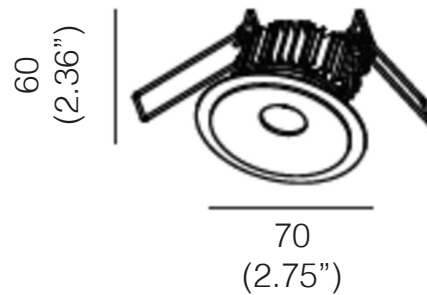

**Light Source:** 6W LED

**Electrical:** High efficiency electronic power supply, rated 50,000 hours 120V-277V

**Finish options:**

White, Black

<b>Input [W]</b>	6W
<b>Lum. flux of light source [lm]</b>	545 lm