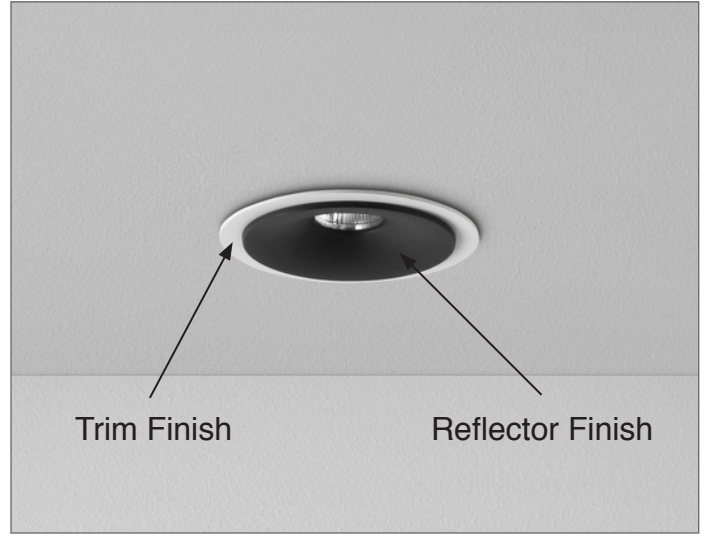

# ACE™ 60 SINGLE

RECESSED

TYPE:

PROJECT NAME:

The Ace is a unique model, whose greatest advantage is its originality. Its unique appearance inspired by loud-speakers does not overwhelm the interior, but becomes an interesting element of the decor. The lamp emits atmospheric light and creates a unique atmosphere. It is a great choice for fans of modernity.

SPECIFICATION SHEET

**ORDERING INFO**

L59R00370					
Model (Order Code)	Reflector Finish	Rim Finish	Optic Options	LED	Dimming Options
<input type="radio"/> L59R00370 6W	<input type="radio"/> 01: White <input type="radio"/> 02: Black	<input type="radio"/> 01: White <input type="radio"/> 02: Black	<input type="radio"/> 20: 20° <input type="radio"/> 36: 36° <input type="radio"/> 60: 60°	<input type="radio"/> 27: 2700K <input type="radio"/> 30: 3000K <input type="radio"/> 40: 4000K	<input type="radio"/> 120V LTE <input type="radio"/> 120V-277V 0-10V

# ACE™ 60 DOUBLE

RECESSED

TYPE:

PROJECT NAME:

The Ace is a unique model, whose greatest advantage is its originality. Its unique appearance inspired by loud-speakers does not overwhelm the interior, but becomes an interesting element of the decor. The lamp emits atmospheric light and creates a unique atmosphere. It is a great choice for fans of modernity.

# ACE™ 60 TRIPLE

RECESSED

TYPE:

PROJECT NAME:

The Ace is a unique model, whose greatest advantage is its originality. Its unique appearance inspired by loud-speakers does not overwhelm the interior, but becomes an interesting element of the decor. The lamp emits atmospheric light and creates a unique atmosphere. It is a great choice for fans of modernity.