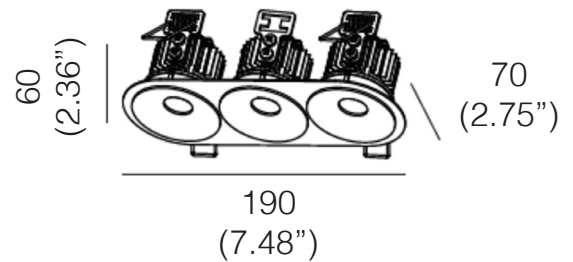

**Light Source:** 16W LED

**Electrical:** High efficiency electronic power supply, rated 50,000 hours 120V-277V

**Finish options:**

White, Black

**Input [W]** 16W

**Lum. flux of light source [lm]** 1640 lm