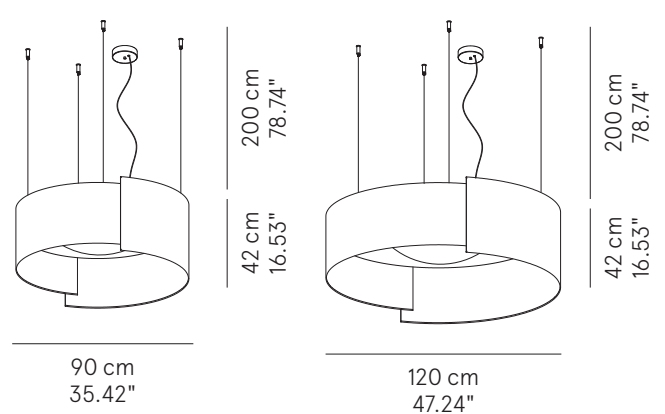

Quad Cables

ORDERING INFO

Model (Order Code)	Outer Shade Finish	Inner Shade Finish	Cable Options	LED	Driver Options
	<i>See page 4-5.</i>	<i>See page 4-5.</i>	☐ S: Single Cable ☐ Q: Quad Cables	☐ 27: 2700K ☐ 30: 3000K ☐ 40: 4000K	☐ 120V Phase Dimming ☐ 120V 0-10V Dimming ☐ 277V 0-10V Dimming