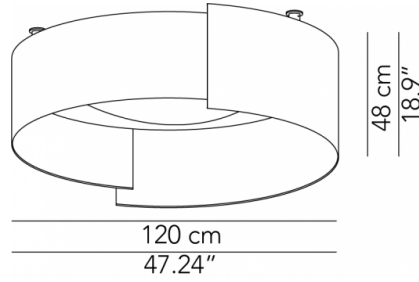

ALCO 120

SPECIFICATION SHEET

ORDERING INFO

Model (Order Code)	Outer Shade Finish	Inner Shade Finish	LED	Driver Options
	See page 4-5.	See page 4-5.	☐ 2700K ☐ 3000K ☐ 4000K	☐ 120V Phase Dimming ☐ 120V 0-10V Dimming ☐ 277V 0-10V Dimming