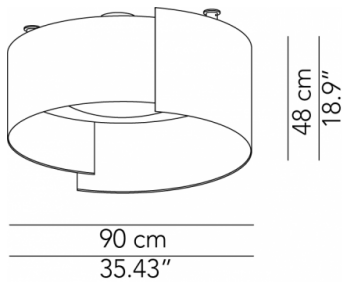

ALCO™

SUSPENSION OR CEILING

TYPE:

PROJECT NAME:

Ceiling lamp - ø 90	ø 90 x 48 cm 23 Kg (Ø35.43" x 18.9") (weight 50.7 lbs)	lamp type 1 led module 23 W luminous efficacy 3628 Lm	Wool: L82ALCEPL090E01 Kvadrat: L82ALCEPL090I01 Eco: L82ALCEPL090N01 Soft: L82ALCEPL090L01 Cubic: L82ALCEPL090A01 Bubble: L82ALCEPL090S01
Ceiling lamp - ø 90	ø 90 x 48 cm 23 Kg (Ø35.43" x 18.9") (weight 50.7 lbs)	lamp type 1 led module 57 W luminous efficacy 8750 Lm	Wool: L82ALCEPL090E04 Kvadrat: L82ALCEPL090I04 Eco: L82ALCEPL090N04 Soft: L82ALCEPL090L04 Cubic: L82ALCEPL090A04 Bubble: L82ALCEPL090S04
Ceiling lamp - ø 120	ø 120 x 48 cm 36 Kg (Ø47.24" x 18.9") (weight 79.4 lbs)	lamp type 1 led module 23 W luminous efficacy 3628 Lm	Wool: L82ALCEPL120E01 Kvadrat: L82ALCEPL120I01 Eco: L82ALCEPL120N01 Soft: L82ALCEPL120L01 Cubic: L82ALCEPL120A01 Bubble: L82ALCEPL120S01
Ceiling lamp - ø 120	ø 120 x 48 cm 36 Kg (Ø47.24" x 18.9") (weight 79.4 lbs)	lamp type 1 led module 57 W luminous efficacy 8750 Lm	Wool: L82ALCEPL120E06 Kvadrat: L82ALCEPL120I06 Eco: L82ALCEPL120N06 Soft: L82ALCEPL120L06 Cubic: L82ALCEPL120A06 Bubble: L82ALCEPL120S06

ALCO 90