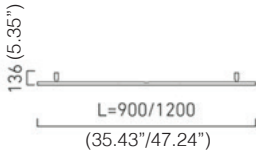

Ideally complements bedrooms, living rooms or corridors both at home and in the office, club, gallery or hotel.

Installation Note:
Fixture includes Ø4" round backplate

ORDERING INFO

Model	Finish	Output	LED	Voltage	Dimming
<input type="radio"/> L3842.2103 (Length: 900mm)	<i>See below</i>	<input type="radio"/> LED 6W	<input type="radio"/> 27K (2700K)	<input type="radio"/> 120V	<input type="radio"/> LTE (Leading/Trailing Edge Dim)
<input type="radio"/> L3842.2104 (Length: 1200mm)			<input type="radio"/> 30K (3000K)	<input type="radio"/> 277V	<input type="radio"/> 010V (0-10V)
			<input type="radio"/> 40K (4000K)		