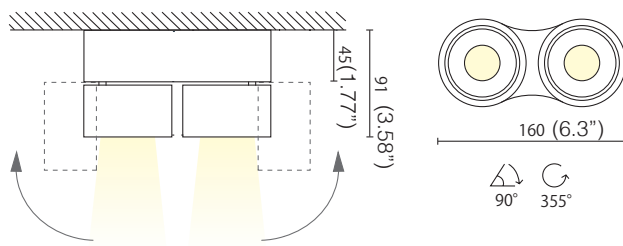

BEA™

CEILING/WALL

TYPE:

PROJECT NAME:

BEA 2X

	34°
TC	2700K / 3000K / 4000K
IP	40
CRI	93
SDCM	3
EEL	A+
RG	1
	<input checked="" type="radio"/> 06 Black <input type="radio"/> 08 White <input type="checkbox"/> A Optional gold ring trim - order with code L25AN030.13

CODE	W	Lm (3000K)	Lifetime
L25A4-649.2	2x9	2x975	60.000h L80/B20

SPECIFICATION SHEET

ORDERING INFO

Model (Order Code)	Finish	LED	Driver Options
	<input type="radio"/> 06 Black <input type="radio"/> 08 White	<input type="radio"/> 2700K <input type="radio"/> 3000K <input type="radio"/> 4000K	<input type="radio"/> 120V Phase Dimming <input type="radio"/> 120V 0-10V Dimming <input type="radio"/> 277V 0-10V Dimming

Installation note: Fixture is supplied with a 4" backplate that mounts to a standard junction box.