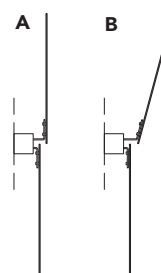

WALL MOUNT

TYPE:

PROJECT NAME:

Butterfly - ø 54	ø 54 x 7 cm 8 Kg	lamp type 1 led module 19.8W luminous efficacy 3420 Lm light colour 3000 K dimmable cri >80	L82BUTEAP054G01
Butterfly - ø 75	ø 75 x 7 cm 10 Kg	lamp type 1 led module 29.8W luminous efficacy 5132 Lm light colour 3000 K dimmable cri >80	L82BUTEAP075G01

BUTTERFLY 54

Ø 54 cm
Ø 21.26"

9 cm
3.54" 16 cm
6.29"

BUTTERFLY 75

Ø 75 cm
Ø 29.52"

9 cm
3.54" 19 cm
7.48"

Side view A

Side view B