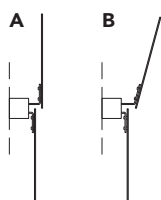

WALL MOUNT

TYPE:

PROJECT NAME:

Butterfly - ø 54	ø 54 x 7 cm 8 Kg	lamp type 1 led module 19.8W luminous efficacy 3420 Lm light colour 3000 K dimmable cri >80	L82BUTEAP054G01
Butterfly - ø 75	ø 75 x 7 cm 10 Kg	lamp type 1 led module 29.8W luminous efficacy 5132 Lm light colour 3000 K dimmable cri >80	L82BUTEAP075G01

BUTTERFLY 54

Ø 54 cm
Ø 21.26"

9 cm
3.54" 16 cm
6.29"

BUTTERFLY 75

Ø 75 cm
Ø 29.52"

9 cm
3.54" 19 cm
7.48"

Side view A

Side view B