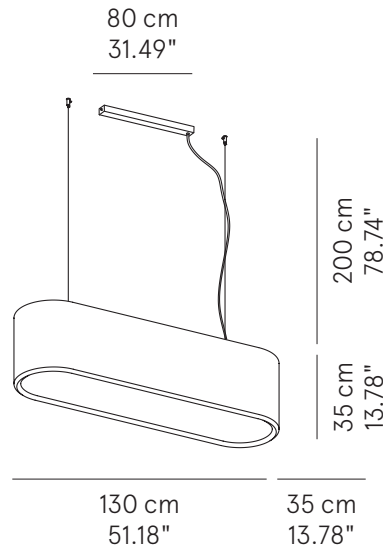

CILINDRO PLUS OVAL 130