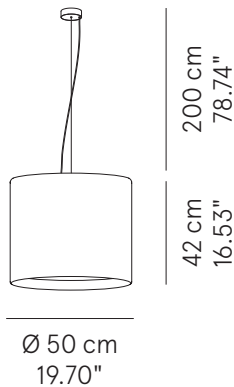

CILINDRO PLUS™

SUSPENSION

TYPE:

PROJECT NAME:

	Dimensions	Light source	
Pendent 50	Ø 50 × 42 cm weight 4 kg	lamp type 1 LED module 23 W luminous efficacy 3628 Lm light color 2700 K	Velvet: CISESP050O03 Wool: CISESP050E03 Eco: CISESP050Q03 Kavdrat: CISESP050I03 Cubic: CISESP050A03
Pendent Oval 130	130 × 35 × 35 cm weight 15 kg	lamp type linear LED modules 48 W luminous efficacy 8070 Lm light color 3000 K uplight 2690 Lm downlight 5380 Lm	Velvet: CLOESO130O01 Wool: CLOESO130E01 Eco: CLOESO130Q01 Kavdrat: CLOESO130I01 Cubic: CLOESO130A01
Pendent Oval 160	160 × 35 × 35 cm weight 20 kg	lamp type linear LED modules 56 W luminous efficacy 9410 Lm light color 3000 K uplight 2690 Lm downlight 6720 Lm	Velvet: CLOESO160O01 Wool: CLOESO160E01 Eco: CLOESO160Q01 Kavdrat: CLOESO160I01 Cubic: CLOESO160A01

CILINDRO PLUS 50