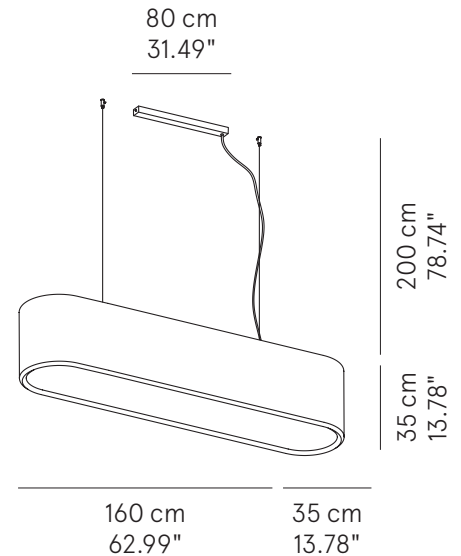

CILINDRO PLUS OVAL 160