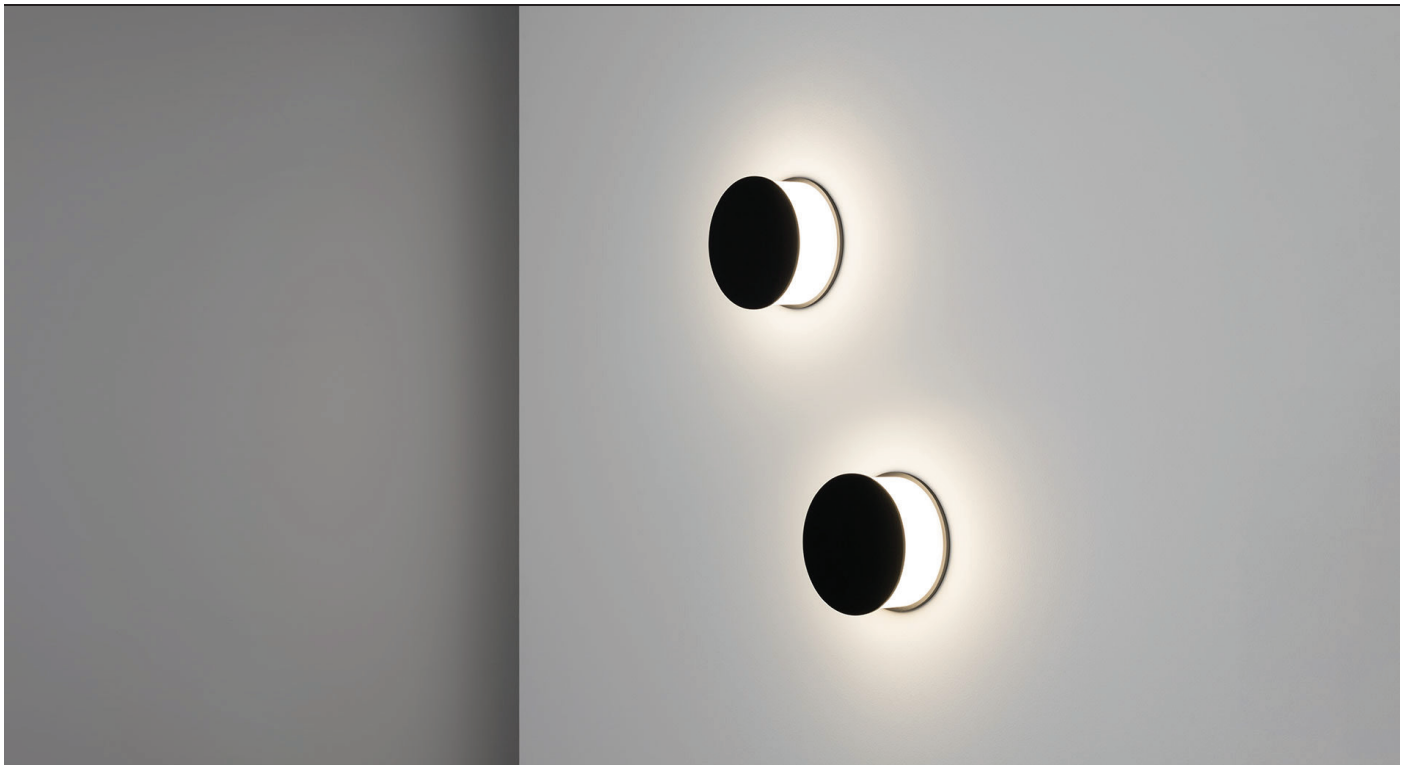

CLARA™

WALL MOUNT

TYPE:

PROJECT NAME:

WALL MOUNTED

Clara is a wall-mounted luminaire providing light that is diffused and very pleasing to the eye. It performs well when lighting a mirror or in a hallway, but also as an element of a living room's décor. The high quality LED applied as its light source provides eye-pleasing illumination. If placed on the ceiling, it will fill the interior with indirect light while creating an illusion of bigger size.

Complementary lighting. It will work perfectly at establishments such as clubs, galleries, and hotels, but also as lighting for the office and home.

ORDERING INFO

Model	Finish	Output	LED	Voltage	Dimming
<input type="radio"/> L3814.2107	<i>See below</i>	<input type="radio"/> LED 12.6W	<input type="radio"/> 27K (2700K) <input type="radio"/> 30K (3000K) <input type="radio"/> 40K (4000K)	<input type="radio"/> 120V <input type="radio"/> 277V	<input type="radio"/> LTE (Leading/Trailing Edge Dim) <input type="radio"/> 010V (0-10V)

FINISH OPTIONS

 010	 002	 003	 060	 006
Aluminum	Black RAL 9005	White RAL 9010	Snow White RAL 9016	Graphite RAL 7015

SPECIFICATION SHEET

LEDOLOGY®

A **Luminart** BRAND

WWW.LEDOLOGY.COM
 Last updated: 12/16/19