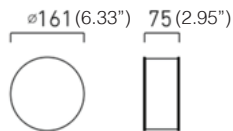

ORDERING INFO

Model	Finish	Output	LED	Voltage	Dimming
☐ L3814.2107	<i>See below</i>	☐ LED 12.6W	☐ 27K (2700K) ☐ 30K (3000K) ☐ 40K (4000K)	☐ 120V ☐ 277V	☐ LTE (Leading/Trailing Edge Dim) ☐ 010V (0-10V)

FINISH OPTIONS

010	002	003	060	006
Aluminum	Black RAL 9005	White RAL 9010	Snow White RAL 9016	Graphite RAL 7015

SPECIFICATION SHEET

LEDOLOGY®

A **Luminart** BRAND

WWW.LEDOLOGY.COM
Last updated: 12/16/19