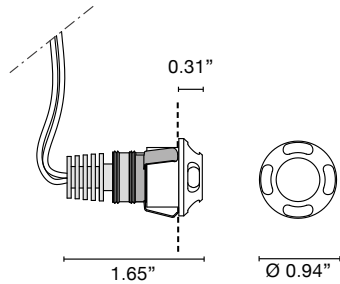

CRUISE™

RECESSED

TYPE:

PROJECT NAME:

L676382

0.044 lb

/WW Led 1W 350 mA 143lm 3000K

/W Led 1W 350 mA 151lm 4000K

.01/WW

.01/W

.01/B

Recessed decorative light, white painted aluminum body. Available with white or blue LED. Heatsink included. Mounting with or without junction box.

FINISHES

.01 White

Accessories

L670215
Plastic Box

.01/WW .01/W .01/B

0.79"

SPECIFICATION SHEET

ORDERING INFO

Model (Order Code)

Finish

LED

Remote Driver Options (350mA 10-12W)