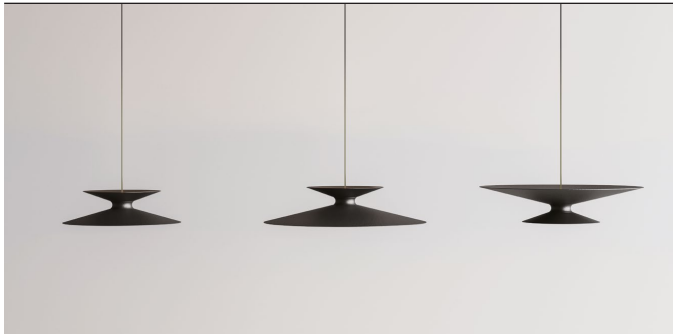

ECLIPSE™

SUSPENSION

TYPE:

PROJECT NAME:

Inspired by a lunar eclipse, the Eclipse provides direct and indirect lighting. By combining different versions of this luminaire you can create beautiful spatial arrangements with a highly pleasant light output.

FINISHES:

- 002 Black
- 060 Snow White
- 003 White
- 006 Graphite
- 101 Gray

	INDEX	SOURCE / OUTPUT	LUMINOUS FLUX	ANGLE	LIGHT COLOUR
	ECLIPSE A 2700	L3834.4101JDA. LED 8.4/12.3 W	652/996 lm	60° /> 90°	2700 K CRI≥97
	ECLIPSE A 3000	L3834.4101JDB. LED 8.4/12.3 W	652/1024 lm	60° /> 90°	3000 K CRI≥97
	ECLIPSE A 4000	L3834.4101JDC. LED 8.4/12.3 W	722/1113 lm	60° /> 90°	4000 K CRI≥97
	ECLIPSE B 2700	L3834.4102JDA. LED 8.4/12.3 W	652/996 lm	60° /> 90°	2700 K CRI≥97
	ECLIPSE B 3000	L3834.4102JDB. LED 8.4/12.3 W	652/1024 lm	60° /> 90°	3000 K CRI≥97
	ECLIPSE B 4000	L3834.4102JDC. LED 8.4/12.3 W	722/1113 lm	60° /> 90°	4000 K CRI≥97
	ECLIPSE C 2700	L3834.4103JDA. LED 8.4/12.3 W	652/996 lm	60° /> 90°	2700 K CRI≥97
	ECLIPSE C 3000	L3834.4103JDB. LED 8.4/12.3 W	652/1024 lm	60° /> 90°	3000 K CRI≥97
	ECLIPSE C 4000	L3834.4103JDC. LED 8.4/12.3 W	722/1113 lm	60° /> 90°	4000 K CRI≥97