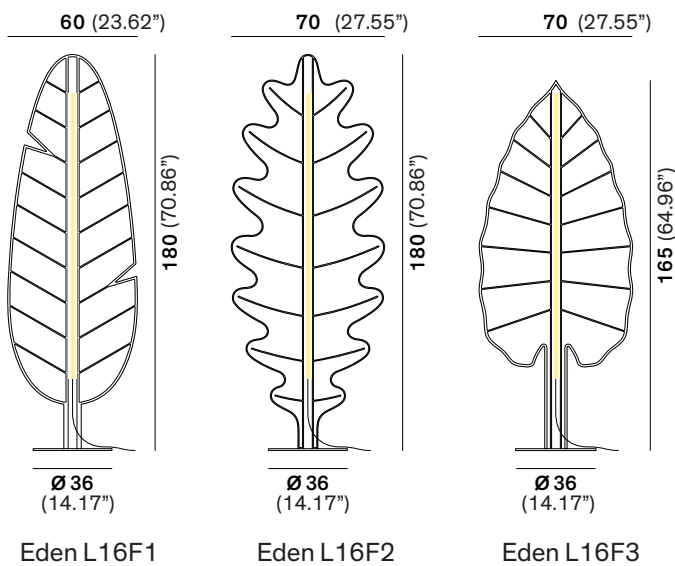

# EDEN™

FLOOR

TYPE:

PROJECT NAME:

SPECIFICATION SHEET

4 (1.57")	<b>Light Source</b>	LED
	<b>Power</b>	40 Watt
	<b>Kelvin</b>	2700
	<b>Dimmer</b>	touch
	<b>Lumen</b>	3500
	<b>CRI</b>	90
	<b>Sound absorbing</b>	
	<b>Voltage</b>	120V
<hr/>		
	<b>Filling</b>	<b>Baseplate</b>
		
	Polyester fiber	Anthracite painted steel
<b>See next page for fabric color options</b>		