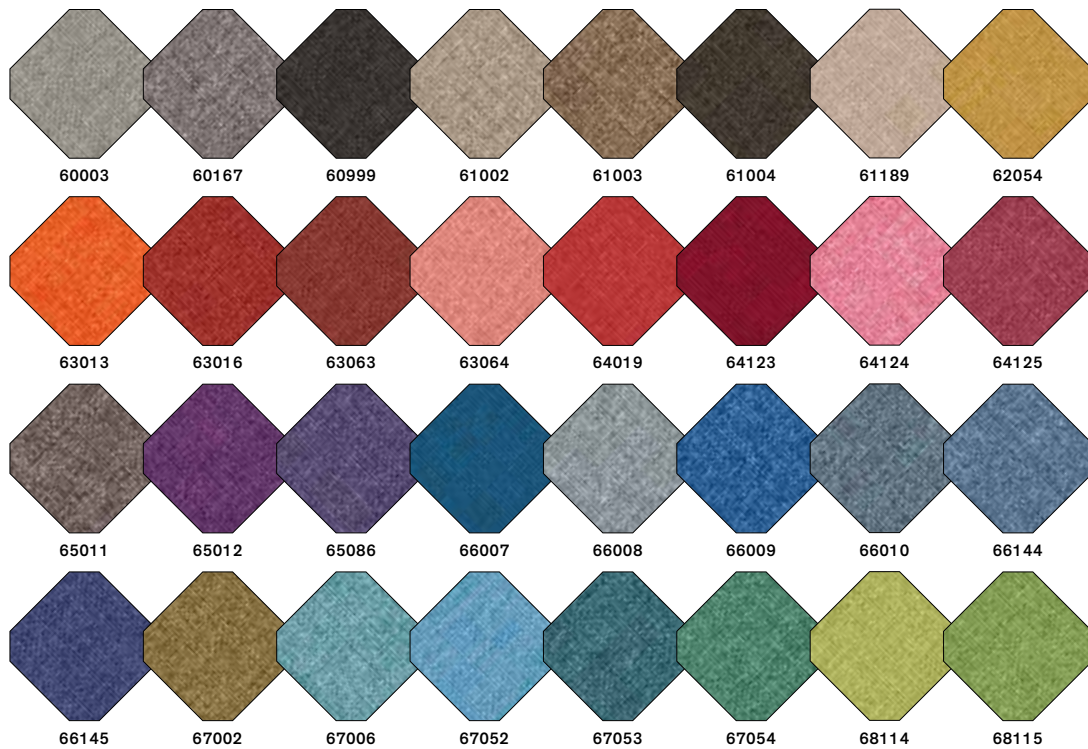

100%

Free of heavy metals

32 other colors on request:

SPECIFICATION SHEET

LEDOLOGY®

A **Luminart** BRAND

WWW.LEDOLOGY.COM

Last updated: 1/27/21