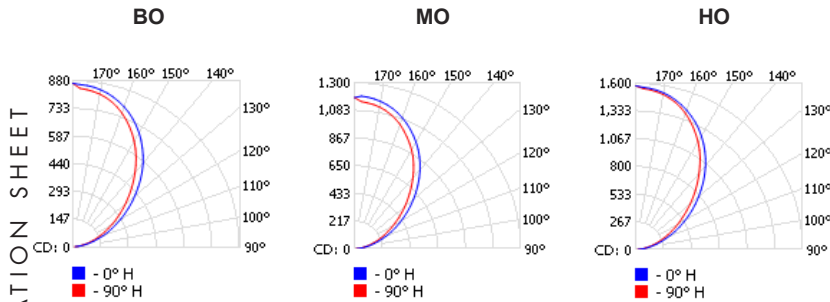

EVER AND EVER™

ACOUSTICAL SUSPENSION

TYPE:

PROJECT NAME:

L.4500	LENGTH	
Pendant 1.5" 4 5/8"	2'	
	4'	
	6'	
	8'	
	12'	
	16'	
	24'	
	For other lengths contact factory All fixtures are supplied with five (5) feet aircraft cables as standard.	

INDIRECT OUTPUT

	LOAD	3000K	
	W/ft	lm/ft	lm/W
Base output (BO)	5	510	102
Medium output (MO)	7.5	710	94
High output (HO)	10.5	935	89

3000K

MULTIPLIER TABLE

Color options	Multiplier
3000K - 85CRI	1
3500K - 85CRI	1,09
4000K - 85CRI	1,19

SPECIFICATION SHEET

LEDOLOGY®

A **Luminart** BRAND

WWW.LEDOLOGY.COM
Last updated: 1/27/21