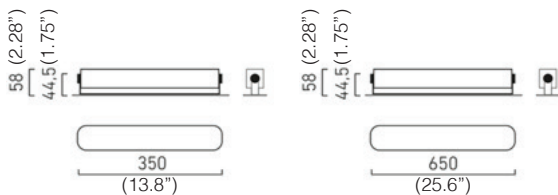

Complementary lighting. It will work perfectly at establishments such as clubs, galleries, and hotels, but also as lighting for the office and home.

**Installation Note:**  
Fixture includes 4" x 4" square backplate