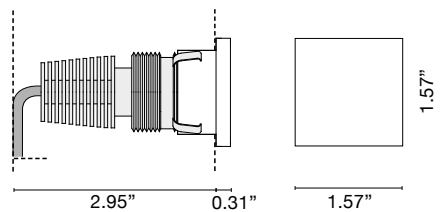

FINISHES
.01 White

L676377

0.11 lb

3 x 250 mA

IP44

Accessories

.01

1.26"