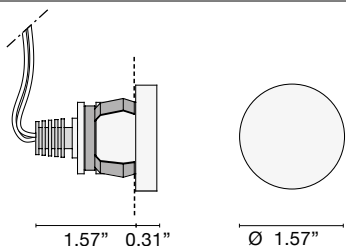

ICE™

RECESSED

TYPE:

PROJECT NAME:

L676354 Round 0.066 lb

/WW Led 1W 350 mA 143lm 3000K

/W Led 1W 350 mA 151lm 4000K

/XW Led 1W 350 mA 132lm 2700K

L676355 Square 0.066 lb

/WW Led 1W 350 mA 143lm 3000K

/W Led 1W 350 mA 151lm 4000K

/XW Led 1W 350 mA 132lm 2700K

Recessed spotlight (IP44), frosted methacrylate diffuser. Available with white or coloured LED (blue). Also available with full RGB output. Heat sink included. Mounting with or without junction box.

FINISHES
.01 White

.01/W .01/WW .01/XW .01/B 1.18"

.01/WW

.01/W

.01/XW

.01/B

Accessories

L670234
Plastic Box