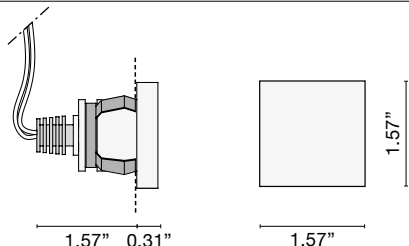

ICE™

RECESSED

TYPE:

PROJECT NAME:

L676354 Round 0.066 lb

/WW Led 1W 350 mA 143lm 3000K

/W Led 1W 350 mA 151lm 4000K

/XW Led 1W 350 mA 132lm 2700K

L676355 Square 0.066 lb

/WW Led 1W 350 mA 143lm 3000K

/W Led 1W 350 mA 151lm 4000K

/XW Led 1W 350 mA 132lm 2700K

Recessed spotlight (IP44), frosted methacrylate diffuser. Available with white or coloured LED (blue). Also available with full RGB output. Heat sink included. Mounting with or without junction box.

FINISHES
.01 White

.01/W .01/WW .01/XW .01/B 1.18"

.01/WW

.01/W

.01/XW

.01/B

Accessories

L670234
Plastic Box