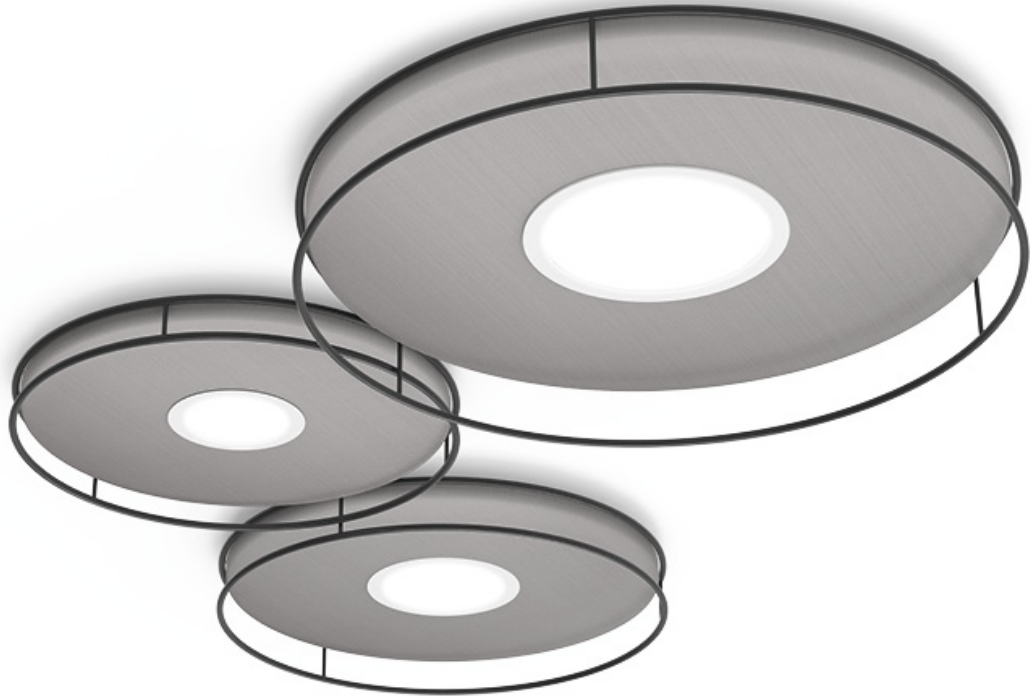

IDEA™

CEILING/WALL

TYPE:

PROJECT NAME:

Finish

Frame color:

White

Graphite

Bronze

Diffuser textiles

Kvadrat

Wool

Velvet

Metal structure,
removable
fabric disks

Direct light

IP20

LIGHTING
DATA

PATENT
PENDING

DIM

ACOUSTIC
COMFORT

Anti-Glare
accessory detail

Wall lamp version

SPECIFICATION SHEET

LEDOLOGY®

WWW.LEDOLOGY.COM

A **Luminart** BRAND

IDEA™

CEILING/WALL

TYPE:

PROJECT NAME:

Wall/ceiling lamp Ø 66	Ø 66 x 13 cm 10 Kg	lamp type 1 led module 18W luminous efficacy 1660 Lm light colour 2800K 0-10V DIM cri >80	Velvet: L82IDEEPL060O01 Wool: L82IDEEPL060E01 Kavdrat: L82IDEEPL060I01
Wall/ceiling lamp Ø 80	Ø 80 x 13 cm 15 Kg	lamp type 1 led module 24W luminous efficacy 2150 Lm light colour 2800K 0-10V DIM cri >85	Velvet: L82IDEEPL080O01 Wool: L82IDEEPL080E01 Kavdrat: L82IDEEPL080I01
Wall/ceiling lamp Ø 100	Ø 100 x 13 cm 18 Kg	lamp type 1 led module 24W luminous efficacy 2150 Lm light colour 2800K 0-10V DIM cri >85	Velvet: L82IDEEPL100O01 Wool: L82IDEEPL100E01 Kavdrat: L82IDEEPL100I01
Wall/ceiling lamp Ø 130	Ø 130 x 10 cm 25 Kg	lamp type 1 led module 24W luminous efficacy 2150 lm light colour 2800K 0-10V DIM cri >80	Velvet: L82IDEEPL130O01 Wool: L82IDEEPL130E01 Kavdrat: L82IDEEPL130I01