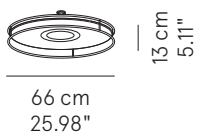

IDEA™

CEILING/WALL

TYPE:

PROJECT NAME:

Wall/ceiling lamp Ø 66	Ø 66 x 13 cm 10 Kg	lamp type 1 led module 18W luminous efficacy 1660 Lm light colour 2800K 0-10V DIM cri >80	Velvet: L82IDEEPL060O01 Wool: L82IDEEPL060E01 Kavdrat: L82IDEEPL060I01
Wall/ceiling lamp Ø 80	Ø 80 x 13 cm 15 Kg	lamp type 1 led module 24W luminous efficacy 2150 Lm light colour 2800K 0-10V DIM cri >85	Velvet: L82IDEEPL080O01 Wool: L82IDEEPL080E01 Kavdrat: L82IDEEPL080I01
Wall/ceiling lamp Ø 100	Ø 100 x 13 cm 18 Kg	lamp type 1 led module 24W luminous efficacy 2150 Lm light colour 2800K 0-10V DIM cri >85	Velvet: L82IDEEPL100O01 Wool: L82IDEEPL100E01 Kavdrat: L82IDEEPL100I01
Wall/ceiling lamp Ø 130	Ø 130 x 10 cm 25 Kg	lamp type 1 led module 24W luminous efficacy 2150 lm light colour 2800K 0-10V DIM cri >80	Velvet: L82IDEEPL130O01 Wool: L82IDEEPL130E01 Kavdrat: L82IDEEPL130I01

ORDERING INFO

Model (Order Code)	Structure Finish	Disk Finish	LED	Dimming
	☐ White ☐ Graphite ☐ Bronze	See Next Page	☐ 2800K ☐ 3000K ☐ 4000K	☐ 120V LTE ☐ 120-277V 0-10V

Fixture comes with a 4" backplate that mounts to a standard junction box. Please note: 277V is only compatible with 0-10V dimming.

IDEA 66