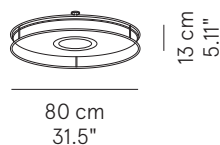

IDEA™

CEILING/WALL

TYPE:

PROJECT NAME:

Wall/ceiling lamp Ø 66	Ø 66 x 13 cm 10 Kg	lamp type 1 led module 18W luminous efficacy 1660 Lm light colour 2800K 0-10V DIM cri >80	Velvet: L82IDEEPL060O01 Wool: L82IDEEPL060E01 Kavdrat: L82IDEEPL060I01
Wall/ceiling lamp Ø 80	Ø 80 x 13 cm 15 Kg	lamp type 1 led module 24W luminous efficacy 2150 Lm light colour 2800K 0-10V DIM cri >85	Velvet: L82IDEEPL080O01 Wool: L82IDEEPL080E01 Kavdrat: L82IDEEPL080I01
Wall/ceiling lamp Ø 100	Ø 100 x 13 cm 18 Kg	lamp type 1 led module 24W luminous efficacy 2150 Lm light colour 2800K 0-10V DIM cri >85	Velvet: L82IDEEPL100O01 Wool: L82IDEEPL100E01 Kavdrat: L82IDEEPL100I01
Wall/ceiling lamp Ø 130	Ø 130 x 10 cm 25 Kg	lamp type 1 led module 24W luminous efficacy 2150 lm light colour 2800K 0-10V DIM cri >80	Velvet: L82IDEEPL130O01 Wool: L82IDEEPL130E01 Kavdrat: L82IDEEPL130I01

ORDERING INFO

Model (Order Code)	Structure Finish	Disk Finish	LED	Dimming
	☐ White ☐ Graphite ☐ Bronze	See Next Page	☐ 2800K ☐ 3000K ☐ 4000K	☐ 120V LTE ☐ 120-277V 0-10V

Fixture comes with a 4" backplate that mounts to a standard junction box. Please note: 277V is only compatible with 0-10V dimming.

IDEA 80

SPECIFICATION SHEET

LEDOLOGY®

WWW.LEDOLOGY.COM

A **Luminart** BRAND