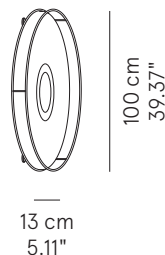

WWW.LEDOLOGY.COM

A **Luminart** BRAND

IDEA™

CEILING/WALL

TYPE:

PROJECT NAME:

Wall/ceiling lamp Ø 66	Ø 66 x 13 cm 10 Kg	lamp type 1 led module 18W luminous efficacy 1660 Lm light colour 2800K 0-10V DIM cri >80	Velvet: L82IDEEPL060O01 Wool: L82IDEEPL060E01 Kavdrat: L82IDEEPL060I01
Wall/ceiling lamp Ø 80	Ø 80 x 13 cm 15 Kg	lamp type 1 led module 24W luminous efficacy 2150 Lm light colour 2800K 0-10V DIM cri >85	Velvet: L82IDEEPL080O01 Wool: L82IDEEPL080E01 Kavdrat: L82IDEEPL080I01
Wall/ceiling lamp Ø 100	Ø 100 x 13 cm 18 Kg	lamp type 1 led module 24W luminous efficacy 2150 Lm light colour 2800K 0-10V DIM cri >85	Velvet: L82IDEEPL100O01 Wool: L82IDEEPL100E01 Kavdrat: L82IDEEPL100I01
Wall/ceiling lamp Ø 130	Ø 130 x 10 cm 25 Kg	lamp type 1 led module 24W luminous efficacy 2150 lm light colour 2800K 0-10V DIM cri >80	Velvet: L82IDEEPL130O01 Wool: L82IDEEPL130E01 Kavdrat: L82IDEEPL130I01

Fixture comes with a 4" backplate that mounts to a standard junction box. Please note: 277V is only compatible with 0-10V dimming.

IDEA 66

IDEA 80

IDEA 100

IDEA 130

SPECIFICATION SHEET

LEDOLOGY®

WWW.LEDOLOGY.COM