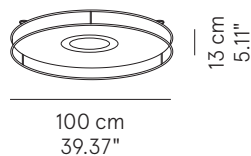

WWW.LEDOLOGY.COM

A **Luminart** BRAND

IDEA™

CEILING/WALL

TYPE:

PROJECT NAME:

Wall/ceiling lamp Ø 66	Ø 66 x 13 cm 10 Kg	lamp type 1 led module 18W luminous efficacy 1660 Lm light colour 2800K 0-10V DIM cri >80	Velvet: L82IDEEPL060O01 Wool: L82IDEEPL060E01 Kavdrat: L82IDEEPL060I01
Wall/ceiling lamp Ø 80	Ø 80 x 13 cm 15 Kg	lamp type 1 led module 24W luminous efficacy 2150 Lm light colour 2800K 0-10V DIM cri >85	Velvet: L82IDEEPL080O01 Wool: L82IDEEPL080E01 Kavdrat: L82IDEEPL080I01
Wall/ceiling lamp Ø 100	Ø 100 x 13 cm 18 Kg	lamp type 1 led module 24W luminous efficacy 2150 Lm light colour 2800K 0-10V DIM cri >85	Velvet: L82IDEEPL100O01 Wool: L82IDEEPL100E01 Kavdrat: L82IDEEPL100I01
Wall/ceiling lamp Ø 130	Ø 130 x 10 cm 25 Kg	lamp type 1 led module 24W luminous efficacy 2150 lm light colour 2800K 0-10V DIM cri >80	Velvet: L82IDEEPL130O01 Wool: L82IDEEPL130E01 Kavdrat: L82IDEEPL130I01

Fixture comes with a 4" backplate that mounts to a standard junction box. Please note: 277V is only compatible with 0-10V dimming.

IDEA 66

IDEA 80

IDEA 100

IDEA 130

SPECIFICATION SHEET

LEDOLOGY®

WWW.LEDOLOGY.COM