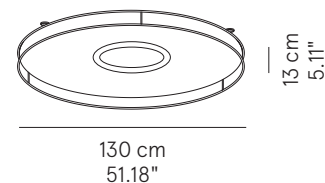

WWW.LEDOLOGY.COM

A **Luminart** BRAND

IDEA™

CEILING/WALL

TYPE:

PROJECT NAME:

Wall/ceiling lamp Ø 66	Ø 66 x 13 cm 10 Kg	lamp type 1 led module 18W luminous efficacy 1660 Lm light colour 2800K 0-10V DIM cri >80	Velvet: L82IDEEPL060O01 Wool: L82IDEEPL060E01 Kavdrat: L82IDEEPL060I01
Wall/ceiling lamp Ø 80	Ø 80 x 13 cm 15 Kg	lamp type 1 led module 24W luminous efficacy 2150 Lm light colour 2800K 0-10V DIM cri >85	Velvet: L82IDEEPL080O01 Wool: L82IDEEPL080E01 Kavdrat: L82IDEEPL080I01
Wall/ceiling lamp Ø 100	Ø 100 x 13 cm 18 Kg	lamp type 1 led module 24W luminous efficacy 2150 Lm light colour 2800K 0-10V DIM cri >85	Velvet: L82IDEEPL100O01 Wool: L82IDEEPL100E01 Kavdrat: L82IDEEPL100I01
Wall/ceiling lamp Ø 130	Ø 130 x 10 cm 25 Kg	lamp type 1 led module 24W luminous efficacy 2150 lm light colour 2800K 0-10V DIM cri >80	Velvet: L82IDEEPL130O01 Wool: L82IDEEPL130E01 Kavdrat: L82IDEEPL130I01

Fixture comes with a 4" backplate that mounts to a standard junction box. Please note: 277V is only compatible with 0-10V dimming.

IDEA 66

IDEA 80

IDEA 100

IDEA 130

SPECIFICATION SHEET

LEDOLOGY®

WWW.LEDOLOGY.COM