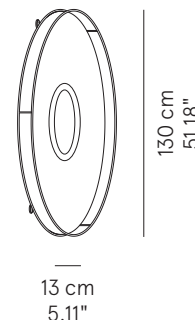

WWW.LEDOLOGY.COM

A **Luminart** BRAND

IDEA™

CEILING/WALL

TYPE:

PROJECT NAME:

Wall/ceiling lamp Ø 66	Ø 66 x 13 cm 10 Kg	lamp type 1 led module 18W luminous efficacy 1660 Lm light colour 2800K 0-10V DIM cri >80	Velvet: L82IDEEPL060O01 Wool: L82IDEEPL060E01 Kavdrat: L82IDEEPL060I01
Wall/ceiling lamp Ø 80	Ø 80 x 13 cm 15 Kg	lamp type 1 led module 24W luminous efficacy 2150 Lm light colour 2800K 0-10V DIM cri >85	Velvet: L82IDEEPL080O01 Wool: L82IDEEPL080E01 Kavdrat: L82IDEEPL080I01
Wall/ceiling lamp Ø 100	Ø 100 x 13 cm 18 Kg	lamp type 1 led module 24W luminous efficacy 2150 Lm light colour 2800K 0-10V DIM cri >85	Velvet: L82IDEEPL100O01 Wool: L82IDEEPL100E01 Kavdrat: L82IDEEPL100I01
Wall/ceiling lamp Ø 130	Ø 130 x 10 cm 25 Kg	lamp type 1 led module 24W luminous efficacy 2150 lm light colour 2800K 0-10V DIM cri >80	Velvet: L82IDEEPL130O01 Wool: L82IDEEPL130E01 Kavdrat: L82IDEEPL130I01

Fixture comes with a 4" backplate that mounts to a standard junction box. Please note: 277V is only compatible with 0-10V dimming.

IDEA 66

IDEA 80

IDEA 100

IDEA 130

SPECIFICATION SHEET

LEDOLOGY®

WWW.LEDOLOGY.COM