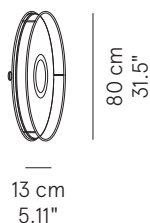

WWW.LEDOLOGY.COM

A **Luminart** BRAND

IDEA™

CEILING/WALL

TYPE:

PROJECT NAME:

Wall/ceiling lamp Ø 66	Ø 66 x 13 cm 10 Kg	lamp type 1 led module 18W luminous efficacy 1660 Lm light colour 2800K 0-10V DIM cri >80	Velvet: L82IDEEPL060O01 Wool: L82IDEEPL060E01 Kavdrat: L82IDEEPL060I01
Wall/ceiling lamp Ø 80	Ø 80 x 13 cm 15 Kg	lamp type 1 led module 24W luminous efficacy 2150 Lm light colour 2800K 0-10V DIM cri >85	Velvet: L82IDEEPL080O01 Wool: L82IDEEPL080E01 Kavdrat: L82IDEEPL080I01
Wall/ceiling lamp Ø 100	Ø 100 x 13 cm 18 Kg	lamp type 1 led module 24W luminous efficacy 2150 Lm light colour 2800K 0-10V DIM cri >85	Velvet: L82IDEEPL100O01 Wool: L82IDEEPL100E01 Kavdrat: L82IDEEPL100I01
Wall/ceiling lamp Ø 130	Ø 130 x 10 cm 25 Kg	lamp type 1 led module 24W luminous efficacy 2150 lm light colour 2800K 0-10V DIM cri >80	Velvet: L82IDEEPL130O01 Wool: L82IDEEPL130E01 Kavdrat: L82IDEEPL130I01

Fixture comes with a 4" backplate that mounts to a standard junction box. Please note: 277V is only compatible with 0-10V dimming.

IDEA 66

IDEA 80

IDEA 100

IDEA 130

SPECIFICATION SHEET

LEDOLOGY®

WWW.LEDOLOGY.COM