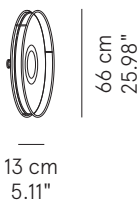

WWW.LEDOLOGY.COM

A **Luminart** BRAND

IDEA™

CEILING/WALL

TYPE:

PROJECT NAME:

Wall/ceiling lamp Ø 66	Ø 66 x 13 cm 10 Kg	lamp type 1 led module 18W luminous efficacy 1660 Lm light colour 2800K 0-10V DIM cri >80	Velvet: L82IDEEPL060O01 Wool: L82IDEEPL060E01 Kavdrat: L82IDEEPL060I01
Wall/ceiling lamp Ø 80	Ø 80 x 13 cm 15 Kg	lamp type 1 led module 24W luminous efficacy 2150 Lm light colour 2800K 0-10V DIM cri >85	Velvet: L82IDEEPL080O01 Wool: L82IDEEPL080E01 Kavdrat: L82IDEEPL080I01
Wall/ceiling lamp Ø 100	Ø 100 x 13 cm 18 Kg	lamp type 1 led module 24W luminous efficacy 2150 Lm light colour 2800K 0-10V DIM cri >85	Velvet: L82IDEEPL100O01 Wool: L82IDEEPL100E01 Kavdrat: L82IDEEPL100I01
Wall/ceiling lamp Ø 130	Ø 130 x 10 cm 25 Kg	lamp type 1 led module 24W luminous efficacy 2150 lm light colour 2800K 0-10V DIM cri >80	Velvet: L82IDEEPL130O01 Wool: L82IDEEPL130E01 Kavdrat: L82IDEEPL130I01

Fixture comes with a 4" backplate that mounts to a standard junction box. Please note: 277V is only compatible with 0-10V dimming.

IDEA 66

IDEA 80

IDEA 100

IDEA 130

SPECIFICATION SHEET

LEDOLOGY®

WWW.LEDOLOGY.COM