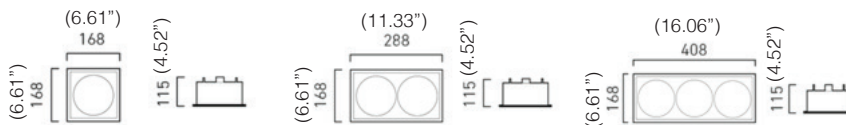

Modern directional spotlighting. It will work perfectly at establishments such as clubs, galleries, hotels, but also as lighting for the office and home.

ORDERING INFO

Model	Finish	Output	LED	Voltage	Dimming
<input type="radio"/> L3806.3101 (1 light)	<i>See below</i>	<input type="radio"/> Halo. 20-50W	<input type="radio"/> 27K (2700K)	<input type="radio"/> 120V	<input type="radio"/> LTE (Leading/Trailing Edge Dim)
<input type="radio"/> L3806.3102 (2 lights)		<input type="radio"/> LED 12.8W	<input type="radio"/> 30K (3000K)	<input type="radio"/> 277V	<input type="radio"/> 010V (0-10V)
<input type="radio"/> L3806.3103 (3 lights)		<input type="radio"/> SLED 12.3W	<input type="radio"/> 40K (4000K)		