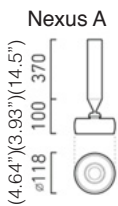

Installation Note:
Fixture includes Ø4" round backplate

ORDERING INFO

Model	Finish	Output	LED	Voltage	Dimming
☐ L3831.6104 (Nexus A 12.8W)	<i>See below</i>	☐ LED	☐ 27K (2700K)	☐ 120V	☐ LTE (Leading/Trailing Edge Dim)
☐ L3831.6105 (Nexus B 12.6W)			☐ 30K (3000K)	☐ 277V	☐ 010V (0-10V)
☐ L3831.6106 (Nexus C 20W)			☐ 40K (4000K)		

Nexus B and C versions available with soft diffuser lenses