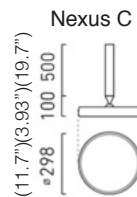

Installation Note:
Fixture includes Ø4" round backplate

ORDERING INFO

Model	Finish	Output	LED	Voltage	Dimming
☐ L3831.6104 (Nexus A 12.8W)	<i>See below</i>	☐ LED	☐ 27K (2700K)	☐ 120V	☐ LTE (Leading/Trailing Edge Dim)
☐ L3831.6105 (Nexus B 12.6W)			☐ 30K (3000K)	☐ 277V	☐ 010V (0-10V)
☐ L3831.6106 (Nexus C 20W)			☐ 40K (4000K)		

Nexus B and C versions available with soft diffuser lenses