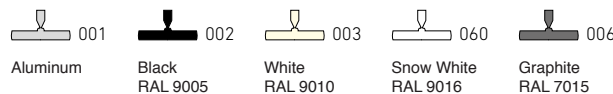

FINISH OPTIONS

SPECIFICATION SHEET

LEDOLOGY

A **Luminart** BRAND

WWW.LEDOLOGY.COM
Last updated: 12/03/20