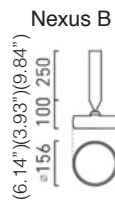

Installation Note:
Fixture includes Ø4" round backplate

ORDERING INFO

Model	Finish	Output	LED	Voltage	Dimming
☐ L3831.6104 (Nexus A 12.8W)	<i>See below</i>	☐ LED	☐ 27K (2700K)	☐ 120V	☐ LTE (Leading/Trailing Edge Dim)
☐ L3831.6105 (Nexus B 12.6W)			☐ 30K (3000K)	☐ 277V	☐ 010V (0-10V)
☐ L3831.6106 (Nexus C 20W)			☐ 40K (4000K)		

Nexus B and C versions available with soft diffuser lenses