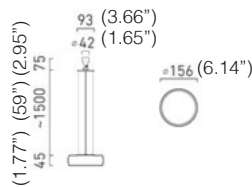

Installation Note:
Fixture includes Ø4" round backplate

ORDERING INFO

Model	Finish	Output	LED	Voltage	Dimming
○ L3831.4110 (Ø118, LED 12.8W)	<i>See below</i>	○ LED	○ 27K (2700K)	○ 120V	○ LTE (Leading/Trailing Edge Dim)
○ L3831.4110 (Ø118, SLED 12.3W)			○ 30K (3000K)	○ 277V	○ 010V (0-10V)
○ L3831.4111 (Ø156, LED 12.6W)			○ 40K (4000K)		
○ L3831.4112 (Ø298, LED 20W)					

Ø156 and Ø298 versions available with soft diffuser lenses