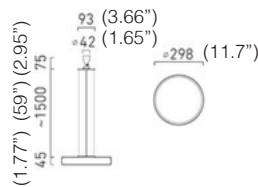

A system of luminaires designed for residential interiors, office spaces, restaurants, and retail outlets.

**Installation Note:**  
Fixture includes Ø4" round backplate