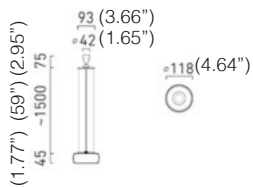

A system of luminaires designed for residential interiors, office spaces, restaurants, and retail outlets.

**Installation Note:**  
Fixture includes Ø4" round backplate

## ORDERING INFO

Model	Finish	Output	LED	Voltage	Dimming
○ L3831.4110 (Ø118, LED 12.8W)	<i>See below</i>	○ LED	○ 27K (2700K)	○ 120V	○ LTE (Leading/Trailing Edge Dim)
○ L3831.4110 (Ø118, SLED 12.3W)			○ 30K (3000K)	○ 277V	○ 010V (0-10V)
○ L3831.4111 (Ø156, LED 12.6W)			○ 40K (4000K)		
○ L3831.4112 (Ø298, LED 20W)					