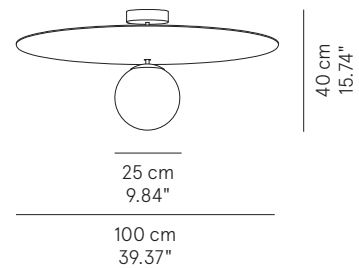

PEGGY BALL 100

SPECIFICATION SHEET

ORDERING INFO

Model (Order Code)

Acoustic Finish

Dimming Options

☐ 120V LTE

Fixture comes with a 4" backplate that mounts to a standard junction box.

LEDOLOGY®

A **Luminart** BRAND

WWW.LEDOLOGY.COM