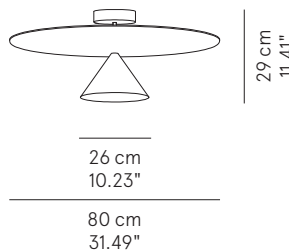

PEGGY CONE 80