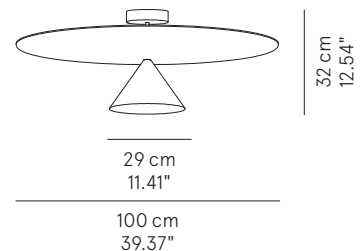

PEGGY CONE 100

SPECIFICATION SHEET

ORDERING INFO

Model (Order Code)	Acoustic Finish	Cone Finish	LED	Dimming Options
		☐ White ☐ Black ☐ Matte Gold	☐ 2700K ☐ 3000K ☐ 4000K	☐ 120V LTE ☐ 120-277V 0-10V

Fixture comes with a 4" backplate that mounts to a standard junction box. E26 version is only compatible with 120V with LTE dimming.

LEDOLOGY®

A **Luminart** BRAND

WWW.LEDOLOGY.COM