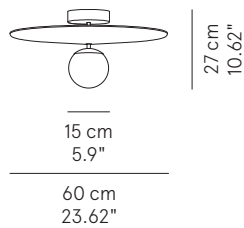

PEGGY™ BALL

CEILING

TYPE:

PROJECT NAME:

Ceiling lamp Ball - D. 60	ø 60 x 26 cm 6 Kg	lamp type 1 x 42W E26 LED+ 3 x 75W R7S LED	L82PEBEPL060M01
Ceiling lamp Ball - D. 80	ø 80 x 28 cm 8,5 Kg	lamp type 1 x 42W E26 LED + 3 x 105W R7S LED	L82PEBEPL080M01
Ceiling lamp Ball - D. 100	ø 100 x 40 cm 12 Kg	lamp type 1 x 42W E26 LED + 3 x 105W R7S LED	L82PEBEPL100M01

PEGGY BALL 60