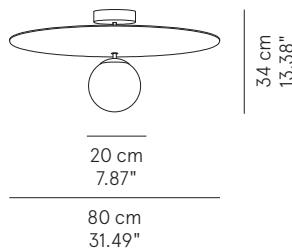

PEGGY BALL 80