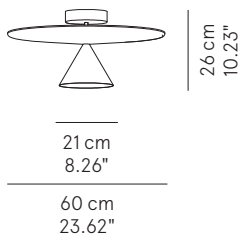

PEGGY™ CONE

CEILING

TYPE:

PROJECT NAME:

Ceiling lamp - D. 60	ø 60 x 26 cm 6 Kg	lamp type 1 x 42W E26 LED + 3 x 75W R7S LED	L82PEGEPL060G01
	ø 60 x 26 cm 6 Kg	lamp type 2 led module 17W + 9W luminous efficacy 3755 Lm light colour 2700 K cri >80	L82PEGEPL060G02
Ceiling lamp - D. 80	ø 80 x 28 cm 8,5 Kg	lamp type 1 x 42W E26 LED + 3 x 105W R7S LED	L82PEGEPL080G01
	ø 80 x 28 cm 8,5 Kg	lamp type 2 led module 17W + 18W luminous efficacy 5141 Lm light colour 2700 K cri >80	L82PEGEPL080G02
Ceiling lamp - D. 100	ø 100 x 40 cm 12 Kg	lamp type 1 x 42W E26 LED + 3 x 105W R7S LED	L82PEGEPL100G01
	ø 100 x 40 cm 12 Kg	lamp type 2 led module 17W + 18W luminous efficacy 5287 Lm light colour 2700 K cri >80	L82PEGEPL100G02

PEGGY CONE 60