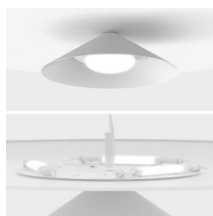

PMMA

Black

Matte gold

Acoustic:

Wool

Uplight and  
downlight

Painted metal disc  
or wool fabric  
acoustic disc. Conic  
diffuser in painted  
metal or globe  
diffuser in opal  
PMMA

Wool