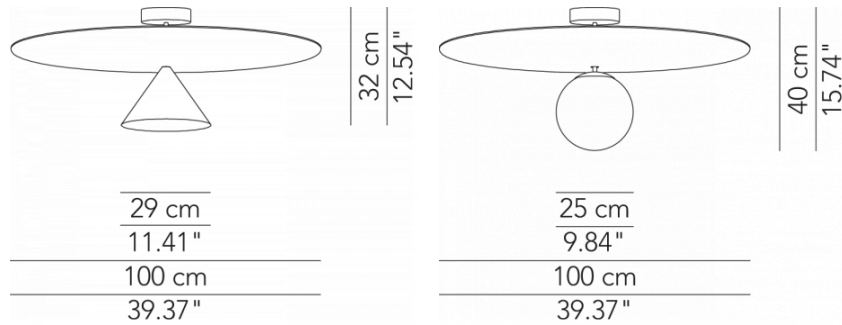

PEGGY™

CEILING

TYPE:

PROJECT NAME:

Ceiling lamp - D. 100	ø 100 x 40 cm 12 Kg	lamp type 1 x 15W E26 LED + 3 x 5W R7S LED	L82PEGEPL100G01
	ø 100 x 40 cm 12 Kg	lamp type 2 led module 17W + 18W luminous efficacy 5287 Lm light colour 2700 K cri >80	L82PEGEPL100G02
Ceiling lamp Ball - D. 100	ø 100 x 40 cm 12 Kg	lamp type 1 x 15W E26 LED + 3 x 5W R7S LED	L82PEBEPL100M01

ORDERING INFO

Model (Order Code)	Finish	LED	Remote Driver Options
		☐ 2700K ☐ 3000K ☐ 4000K	☐ 120V Phase Dimming

Fixture comes with a 4" backplate that mounts to a standard junction box.

SPECIFICATION SHEET