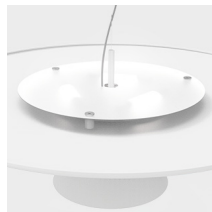

Black

Matte gold

Acoustic:

Wool

Uplight and
downlight

Wool fabric
acoustic disc.

Canopy detail

Top cover kit for
R7s version