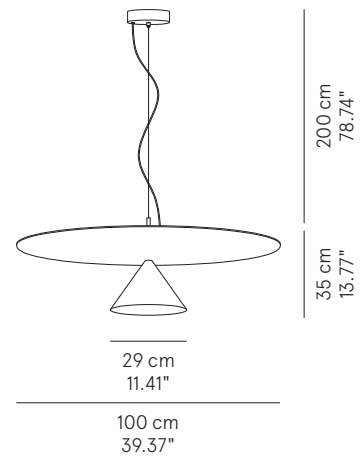

PEGGY CONE 100

SPECIFICATION SHEET

ORDERING INFO

Model (Order Code)	Acoustic Finish	Cone Finish	LED	Dimming Options
		☐ White ☐ Black ☐ Matte Gold	☐ 2700K ☐ 3000K ☐ 4000K	☐ 120V LTE ☐ 120-277V 0-10V

Fixture comes with a 4" backplate that mounts to a standard junction box. E26 version is only compatible with 120V with LTE dimming.

LEDOLOGY®

A **Luminart** BRAND

WWW.LEDOLOGY.COM