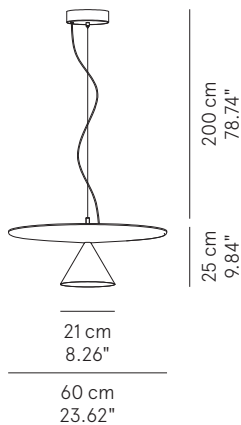

PEGGY™ CONE

SUSPENSION

TYPE:

PROJECT NAME:

Pendant lamp Cone - D. 60	ø 60 x 25 cm 6 Kg	lamp type 1 x 42W E26 LED + 3 x 75W R7S LED	L82PEGESO060G01
	ø 60 x 25 cm 6 Kg	lamp type 2 led module 17W + 9W luminous efficacy 3755 Lm light colour 2700 K cri >80	L82PEGESO060G02
Pendant lamp Cone - D. 80	ø 80 x 30 cm 8,5 Kg	lamp type 1 x 42W E26 LED + 3 x 105W R7S LED	L82PEGESO080G01
	ø 80 x 30 cm 8,5 Kg	lamp type 2 led module 17W + 18W luminous efficacy 5141 Lm light colour 2700 K cri >80	L82PEGESO080G02
Pendant lamp Cone - D. 100	ø 100 x 35 cm 12 Kg	lamp type 1 x 42W E26 LED + 3 x 105W R7S LED	L82PEGESO100G01
	ø 100 x 35 cm 12 Kg	lamp type 2 led module 17W + 18W luminous efficacy 5287 Lm light colour 2700 K cri >80	L82PEGESO100G02

PEGGY CONE 60