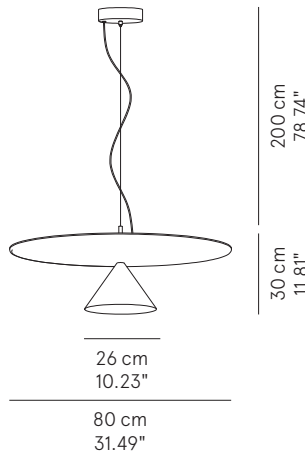

PEGGY CONE 80