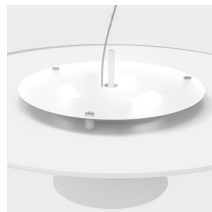

Top cover kit for
R7s version