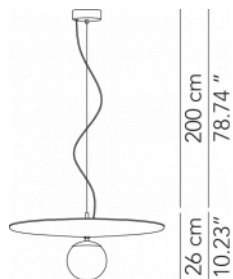

PEGGY™

SUSPENSION

TYPE:

PROJECT NAME:

Pendant lamp Cone - D. 60	ø 60 x 25 cm 6 Kg	lamp type 1 x 15W E26 LED + 3 x 5W R7S LED	L82PEGESO060G01
	ø 60 x 25 cm 6 Kg	lamp type 2 led module 17W + 9W luminous efficacy 3755 Lm light colour 2700 K cri >80	L82PEGESO060G02
Pendant lamp Ball - D. 60	ø 60 x 25 cm 6 Kg	lamp type 1 x 15W E26 LED + 3 x 5W R7S LED	L82PEBESO060M01
Pendant lamp Cone - D. 80	ø 80 x 30 cm 8,5 Kg	lamp type 1 x 15W E26 LED + 3 x 5W R7S LED	L82PEGESO080G01
	ø 80 x 30 cm 8,5 Kg	lamp type 2 led module 17W + 18W luminous efficacy 5141 Lm light colour 2700 K cri >80	L82PEGESO080G02
Pendant lamp Ball - D. 80	ø 80 x 30 cm 8,5 Kg	lamp type 1 x 15W E26 LED + 3 x 5W R7S LED	L82PEBESO080M01

Pendant lamp Cone - D. 100	ø 100 x 35 cm 12 Kg	lamp type 1 x 15W E26 LED + 3 x 5W R7S LED	L82PEGESO100G01
	ø 100 x 35 cm 12 Kg	lamp type 2 led module 17W + 18W luminous efficacy 5287 Lm light colour 2700 K cri >80	L82PEGESO100G02