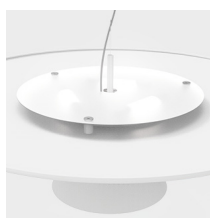

Canopy detail

Top cover kit for
R7s version

Peggy: Up light
emission detail

Peggy LED:Up light
emission detail

Peggy Ball: Up
light emission
detail

Cod. 650
Sand

Cod. 651
Orange

Cod. 652
Green

PEGGY™

SUSPENSION

TYPE:

PROJECT NAME:

Pendant lamp Cone - D. 60	ø 60 x 25 cm 6 Kg	lamp type 1 x 15W E26 LED + 3 x 5W R7S LED	L82PEGESO060G01
	ø 60 x 25 cm 6 Kg	lamp type 2 led module 17W + 9W luminous efficacy 3755 Lm light colour 2700 K cri >80	L82PEGESO060G02
Pendant lamp Ball - D. 60	ø 60 x 25 cm 6 Kg	lamp type 1 x 15W E26 LED + 3 x 5W R7S LED	L82PEBESO060M01
Pendant lamp Cone - D. 80	ø 80 x 30 cm 8,5 Kg	lamp type 1 x 15W E26 LED + 3 x 5W R7S LED	L82PEGESO080G01
	ø 80 x 30 cm 8,5 Kg	lamp type 2 led module 17W + 18W luminous efficacy 5141 Lm light colour 2700 K cri >80	L82PEGESO080G02
Pendant lamp Ball - D. 80	ø 80 x 30 cm 8,5 Kg	lamp type 1 x 15W E26 LED + 3 x 5W R7S LED	L82PEBESO080M01