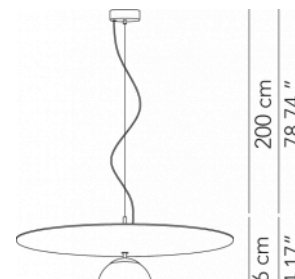

PEGGY™

SUSPENSION

TYPE:

PROJECT NAME:

Pendant lamp Cone - D. 60	ø 60 x 25 cm 6 Kg	lamp type 1 x 15W E26 LED + 3 x 5W R7S LED	L82PEGESO060G01
	ø 60 x 25 cm 6 Kg	lamp type 2 led module 17W + 9W luminous efficacy 3755 Lm light colour 2700 K cri >80	L82PEGESO060G02
Pendant lamp Ball - D. 60	ø 60 x 25 cm 6 Kg	lamp type 1 x 15W E26 LED + 3 x 5W R7S LED	L82PEBESO060M01
Pendant lamp Cone - D. 80	ø 80 x 30 cm 8,5 Kg	lamp type 1 x 15W E26 LED + 3 x 5W R7S LED	L82PEGESO080G01
	ø 80 x 30 cm 8,5 Kg	lamp type 2 led module 17W + 18W luminous efficacy 5141 Lm light colour 2700 K cri >80	L82PEGESO080G02
Pendant lamp Ball - D. 80	ø 80 x 30 cm 8,5 Kg	lamp type 1 x 15W E26 LED + 3 x 5W R7S LED	L82PEBESO080M01