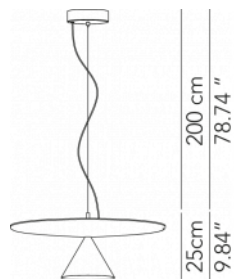

PEGGY™

SUSPENSION

TYPE:

PROJECT NAME:

Pendant lamp Cone - D. 60	ø 60 x 25 cm 6 Kg	lamp type 1 x 15W E26 LED + 3 x 5W R7S LED	L82PEGESO060G01
	ø 60 x 25 cm 6 Kg	lamp type 2 led module 17W + 9W luminous efficacy 3755 Lm light colour 2700 K cri >80	L82PEGESO060G02
Pendant lamp Ball - D. 60	ø 60 x 25 cm 6 Kg	lamp type 1 x 15W E26 LED + 3 x 5W R7S LED	L82PEBESO060M01
Pendant lamp Cone - D. 80	ø 80 x 30 cm 8,5 Kg	lamp type 1 x 15W E26 LED + 3 x 5W R7S LED	L82PEGESO080G01
	ø 80 x 30 cm 8,5 Kg	lamp type 2 led module 17W + 18W luminous efficacy 5141 Lm light colour 2700 K cri >80	L82PEGESO080G02
Pendant lamp Ball - D. 80	ø 80 x 30 cm 8,5 Kg	lamp type 1 x 15W E26 LED + 3 x 5W R7S LED	L82PEBESO080M01

Pendant lamp Cone - D. 100	ø 100 x 35 cm 12 Kg	lamp type 1 x 15W E26 LED + 3 x 5W R7S LED	L82PEGESO100G01
	ø 100 x 35 cm 12 Kg	lamp type 2 led module 17W + 18W luminous efficacy 5287 Lm light colour 2700 K cri >80	L82PEGESO100G02