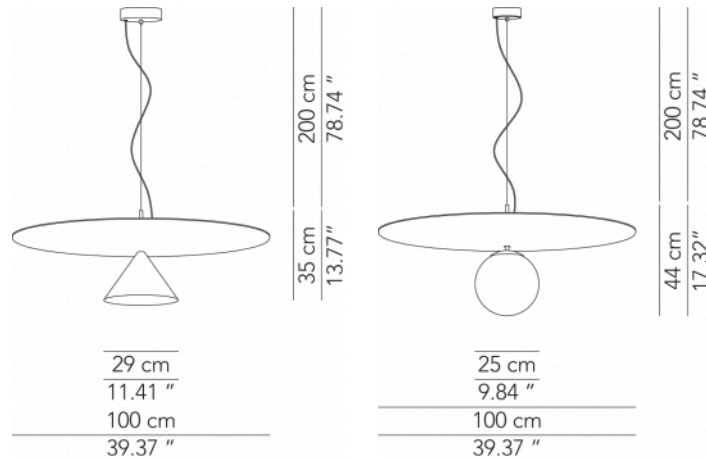

PEGGY™

SUSPENSION

TYPE:

PROJECT NAME:

Pendant lamp Cone - D. 60	ø 60 x 25 cm 6 Kg	lamp type 1 x 15W E26 LED + 3 x 5W R7S LED	L82PEGESO060G01
	ø 60 x 25 cm 6 Kg	lamp type 2 led module 17W + 9W luminous efficacy 3755 Lm light colour 2700 K cri >80	L82PEGESO060G02
Pendant lamp Ball - D. 60	ø 60 x 25 cm 6 Kg	lamp type 1 x 15W E26 LED + 3 x 5W R7S LED	L82PEBESO060M01
Pendant lamp Cone - D. 80	ø 80 x 30 cm 8,5 Kg	lamp type 1 x 15W E26 LED + 3 x 5W R7S LED	L82PEGESO080G01
	ø 80 x 30 cm 8,5 Kg	lamp type 2 led module 17W + 18W luminous efficacy 5141 Lm light colour 2700 K cri >80	L82PEGESO080G02
Pendant lamp Ball - D. 80	ø 80 x 30 cm 8,5 Kg	lamp type 1 x 15W E26 LED + 3 x 5W R7S LED	L82PEBESO080M01

Fixture comes with a 4" backplate that mounts to a standard junction box.

LEDOLOGY®

A **Luminart** BRAND

WWW.LEDOLOGY.COM

PEGGY™

SUSPENSION

TYPE:

PROJECT NAME:

Pendant lamp Cone - D. 100	ø 100 x 35 cm 12 Kg	lamp type 1 x 15W E26 LED + 3 x 5W R7S LED	L82PEGESO100G01
	ø 100 x 35 cm 12 Kg	lamp type 2 led module 17W + 18W luminous efficacy 5287 Lm light colour 2700 K cri >80	L82PEGESO100G02

Pendant lamp Ball - D. 100	ø 100 x 35 cm 12 Kg	lamp type 1 x 15W E26 LED + 3 x 5W R7S LED	L82PEBESO100M01
-----------------------------------	------------------------	---	-----------------

ORDERING INFO