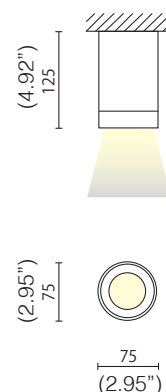

PRISMA™

CEILING/WALL

TYPE:

PROJECT NAME:

PRISMA TONDO

1. 36°
   - 2700K / 3000K / 4000K
   - 65
   - 93
   - 3
   - A+
   - 1
2. 06 Black
   - 06/13 Black + Gold
   - 08 White

CODE	W	Lm (3000K)	Lifetime
L25A4-652	9	1050	50.000h L80/B20

PRISMA QUADRO

1. 36°
   - 2700K / 3000K / 4000K
   - 65
   - 93
   - 3
   - A+
   - 1
2. 06 Black
   - 06/13 Black + Gold
   - 08 White

CODE	W	Lm (3000K)	Lifetime
L25A4-653	9	1050	50.000h L80/B20

SPECIFICATION SHEET

ORDERING INFO

Model (Order Code)	Finish	LED	Driver Options
	☐ 06 Black ☐ 06/13 Black + Gold ☐ 08 White	☐ 2700K ☐ 3000K ☐ 4000K	☐ 120V Phase Dimming ☐ 120V 0-10V Dimming ☐ 277V 0-10V Dimming

Installation note: Fixture is supplied with a 4" backplate that mounts to a standard junction box.

LEDOLOGY®

A **Luminart** BRAND

WWW.LEDOLOGY.COM