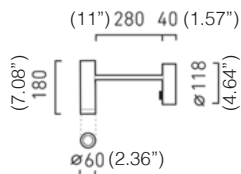

General, complementary and spot lighting. Ray will work perfectly at establishments such as clubs, galleries, and hotels, but also as lighting for the office and home.

Installation Note:
Fixture includes Ø4" round backplate