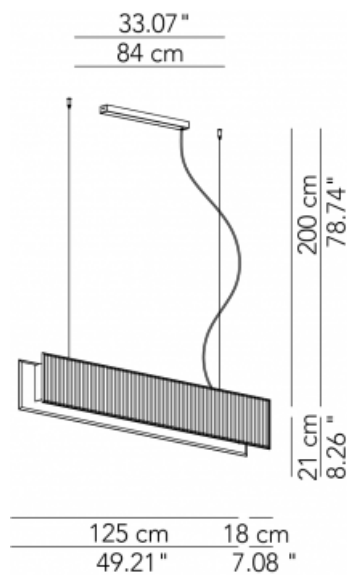

RIGHELLO™

SUSPENSION

TYPE:

PROJECT NAME:

Pendant lamp - L 125	ø 125 x 18 x 21 cm 5 Kg Wool	lamp type 2 linear modules 48 W luminous efficacy 7600 Lm light colour 3000 K cri >80	L82RIGESO125E01
Pendant lamp - L 160	ø 160 x 18 x 21 cm 8 Kg Wool	lamp type 2 linear modules 56 W luminous efficacy 8960 Lm light colour 3000 K cri >80	L82RIGESO160E01

RIGHELLO 125