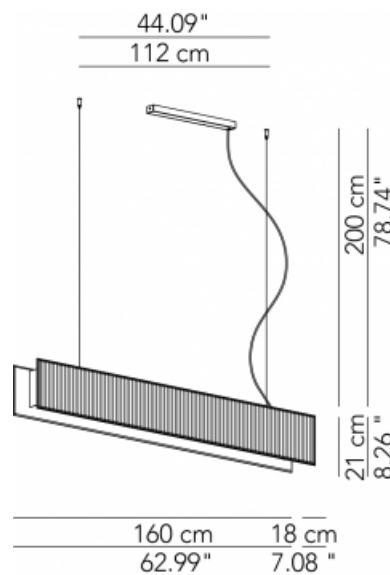

RIGHELLO 160

SPECIFICATION SHEET

ORDERING INFO

Model (Order Code)	Finish	LED	Remote Driver Options
		☐ 2700K ☐ 3000K ☐ 4000K	☐ 120V Phase Dimming ☐ 120V 0-10V Dimming ☐ 277V 0-10V Dimming

LEDOLOGY®

A **Luminart** BRAND

WWW.LEDOLOGY.COM