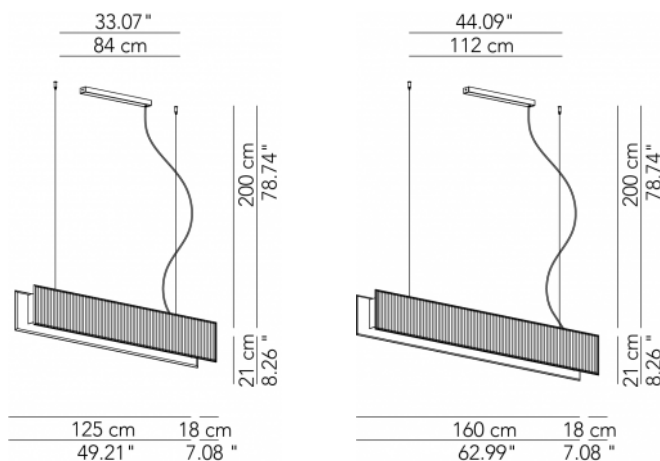

RIGHELLO™

SUSPENSION

TYPE:

PROJECT NAME:

Suspension lamp - L 125

ø 125 x 18 x 21 cm
5 Kg

lamp type 2 linear modules 48W
luminous efficacy 7680 Lm
light colour 3000 K
cri >80

L82RIGESO125L01

Suspension lamp - L 160

ø 160 x 18 x 21 cm
8 Kg

lamp type 2 linear modules 56W
luminous efficacy 8960 Lm
light colour 3000 K
cri >80

L82RIGESO160L01

ORDERING INFO

Model (Order Code)	Finish	LED	Voltage	Dimming
		☐ 2700K	☐ 120V	☐ LTE (Leading/Trailing Edge Dim)
		☐ 3000K	☐ 277V	☐ 010V (0-10V)
		☐ 4000K		

Fixture comes with a 4" backplate that mounts to a standard junction box. Please note: 277V is only compatible with 0-10V dimming.

SPECIFICATION SHEET

LEDOLOGY®

A **Luminart** BRAND

WWW.LEDOLOGY.COM
Last updated: 4/20/21