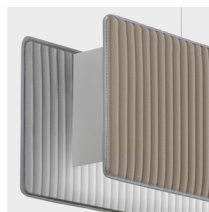

RIGHELLO™

SUSPENSION

TYPE:

PROJECT NAME:

Finish

Color options:

Sand Grey

Yellow Grey

Lead Grey

Fabric material:

Soft Textile

Fabric lampshade,
metal structure

Uplight and
downlight: L 125 Up
2560 lm - Down
5120 lm / L 160 Up
2560 lm - Down
6400 lm

IP20

SPECIFICATION SHEET

Detail

TYPE:

PROJECT NAME:

Suspension lamp - L 125

ø 125 x 18 x 21 cm
5 Kg

lamp type 2 linear modules 48W
luminous efficacy 7680 Lm
light colour 3000 K
cri >80

L82RIGESO125L01

Suspension lamp - L 160

ø 160 x 18 x 21 cm
8 Kg