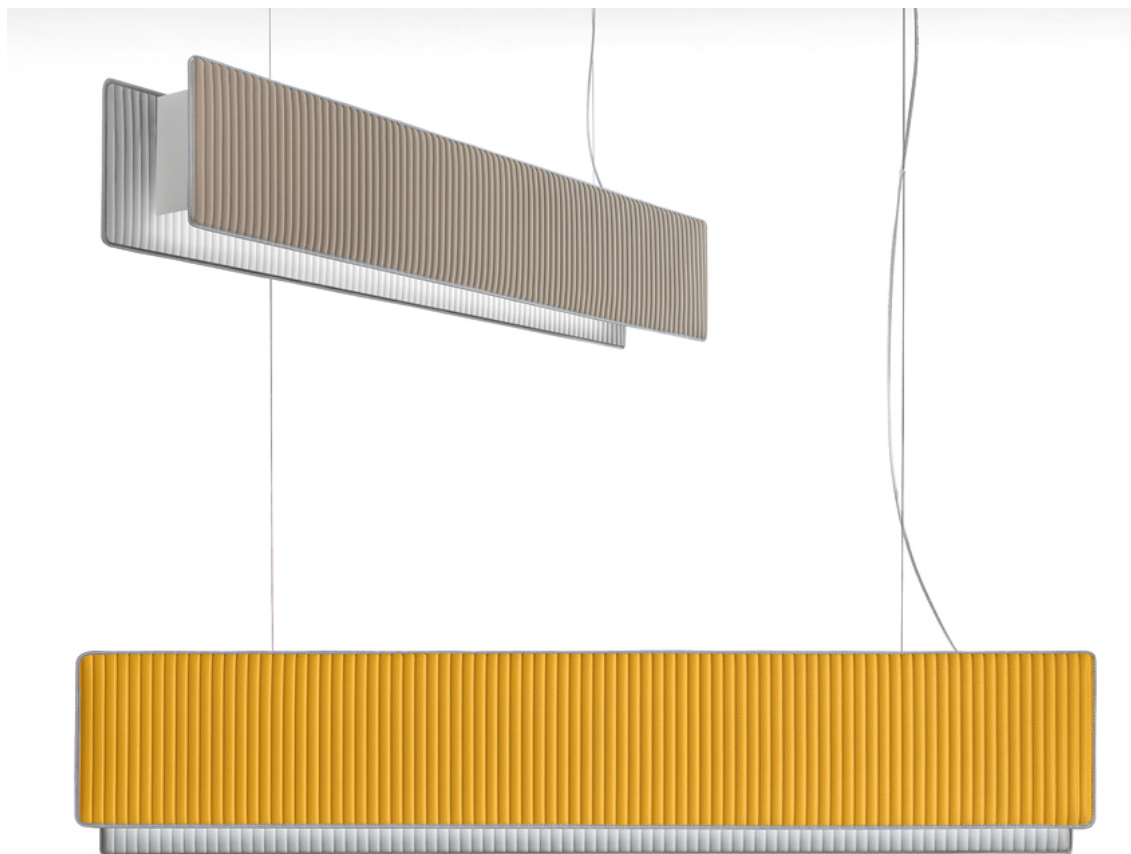

RIGHELLO™

SUSPENSION

TYPE:

PROJECT NAME:

Finish

Color options:

Sand Grey

Yellow Grey

Lead Grey

Fabric material:

Soft Textile

Fabric lampshade,
metal structure

Uplight and
downlight: L 125 Up
2560 lm - Down
5120 lm / L 160 Up
2560 lm - Down
6400 lm

IP20

SPECIFICATION SHEET

Detail

Canopy detail

* on demand

** cable on measure

LEDOLOGY®

A Luminart® BRAND

WWW.LEDOLOGY.COM
Last updated: 4/20/21

RIGHELLO™

SUSPENSION

TYPE:

PROJECT NAME:

Suspension lamp - L 125

ø 125 x 18 x 21 cm
5 Kg

lamp type 2 linear modules 48W
luminous efficacy 7680 Lm
light colour 3000 K
cri >80

L82RIGESO125L01

Suspension lamp - L 160

ø 160 x 18 x 21 cm
8 Kg