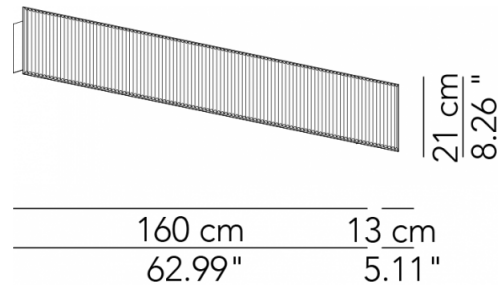

RIGHELLO 160

SPECIFICATION SHEET

ORDERING INFO

Model (Order Code)	Finish	LED	Remote Driver Options
		☐ 2700K ☐ 3000K ☐ 4000K	☐ 120V Phase Dimming ☐ 120V 0-10V Dimming ☐ 277V 0-10V Dimming

LEDOLOGY®

A **Luminart** BRAND

WWW.LEDOLOGY.COM