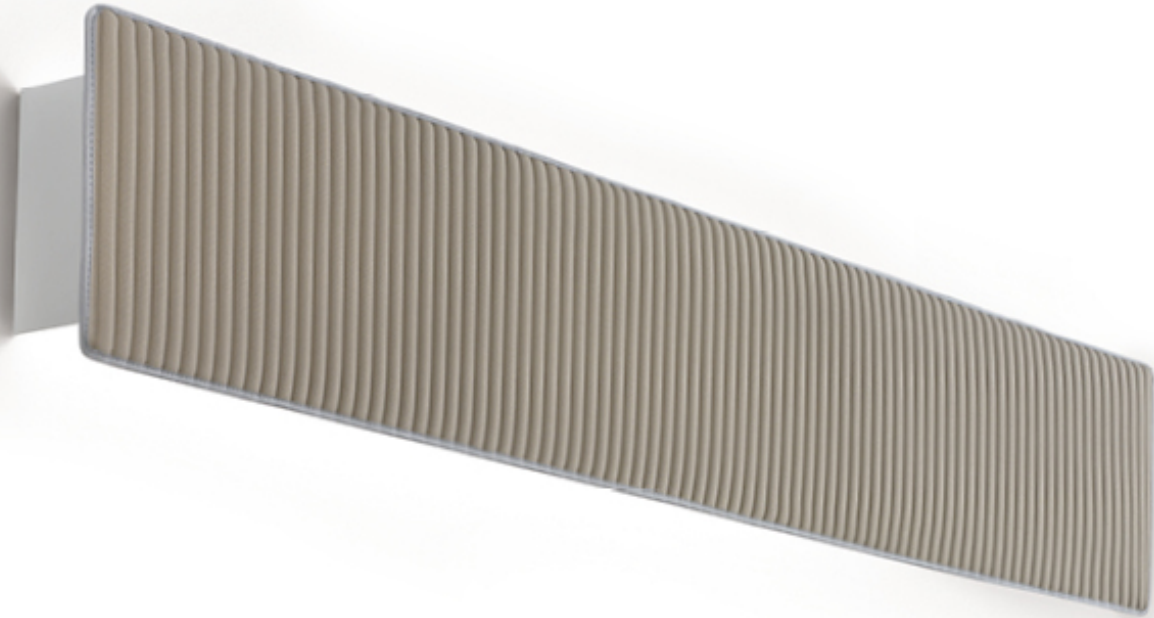

RIGHELLO™

WALL

TYPE:

PROJECT NAME:

Finish

Lampshade:

Bubble

Cubic

Wool

Soft Textile

Fabric lampshade,
metal structure

Uplight and
downlight: L 125 Up
2560 lm - Down
5120 lm / L 160 Up
2560 lm - Down
6400 lm

IP20

SPECIFICATION SHEET

LEDOLOGY®

A **Luminart** BRAND

WWW.LEDOLOGY.COM

Wool

Cod. 650
Sand

Cod. 651
Orange

Cod. 652
Green

Cod. 653
Mustard yellow

Cod. 654
Purple

Cod. 655
Avio blue