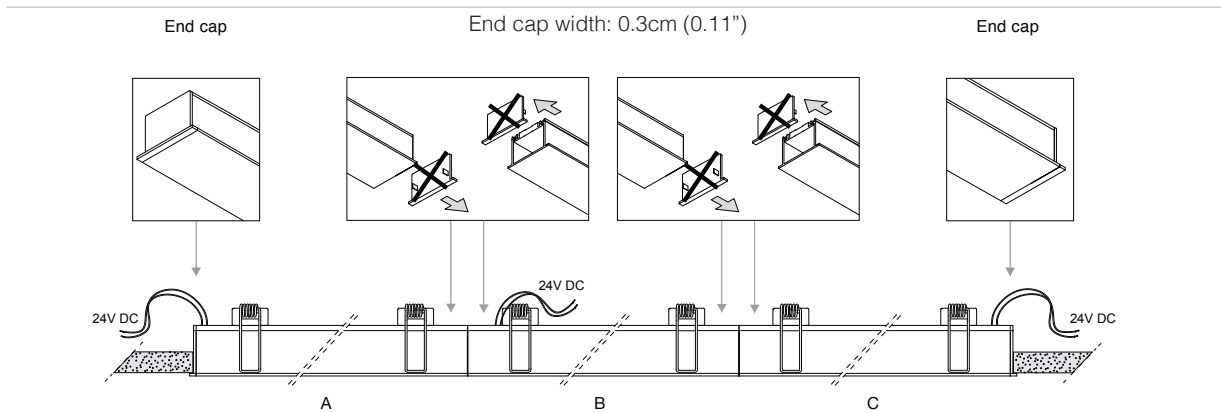

LEDOLOGY®

A **Luminart** BRAND

WWW.LEDOLOGY.COM
Last updated: 4/12/21

SKYLINE™ MAXI

RECESSED

TYPE:

PROJECT NAME:

Length	
Standard Lengths	Custom Lengths
<p>2', 4', 6', and 8' precut lengths available. These pieces can be joined together to form longer runs.</p> <p>24" 2'</p> <p>48" 4'</p> <p>72" 6'</p> <p>96" 8'</p>	<p>Custom lengths are available in increments of 4", up to 8'. These can be combined with standard lengths to create, for example, a run that is 4'8". Please remember to add 0.3cm (0.11") x2 for the end caps.</p> <p>4"</p>