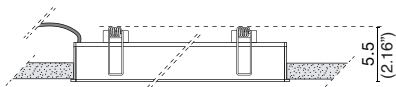

SKYLINE™ MAXI

RECESSED

TYPE:

PROJECT NAME:

L676655

1 kg.

See next page for lengths

.01